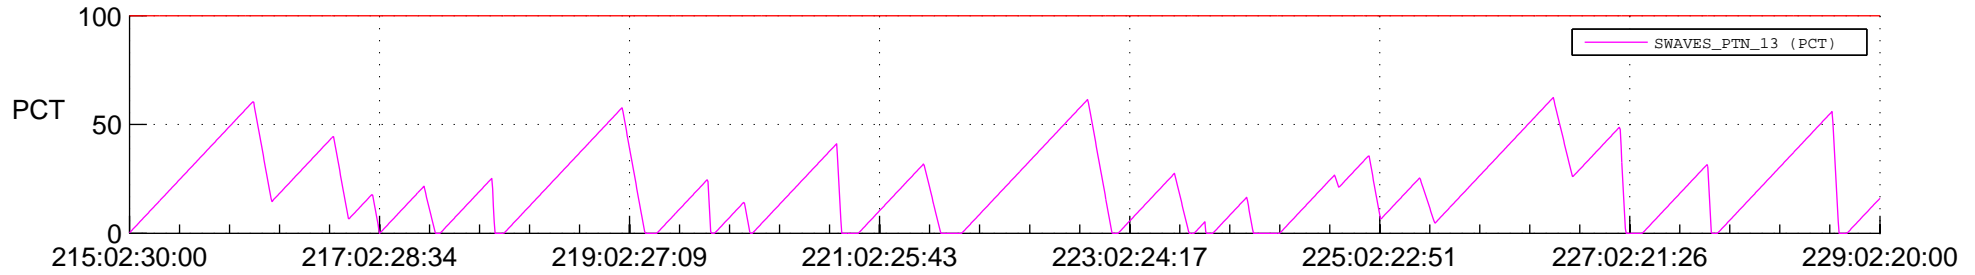

## SWAVES\_Percent\_Full\_Prediction

## Spacecraft\_DownLink\_Rate

Ground Time (2018:215:02:30:00.000 -2018:229:02:20:00.000)