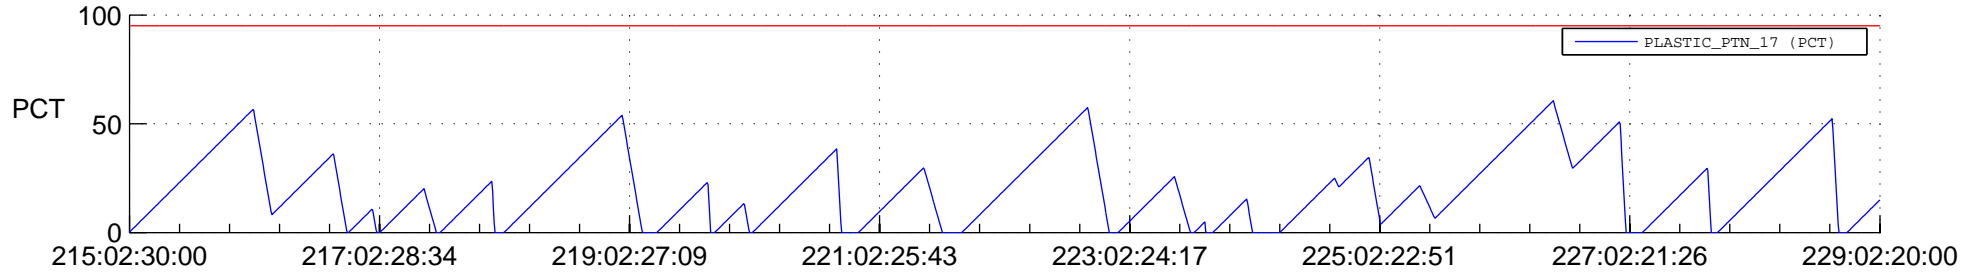

# STEREO AHEAD SSR PCT Full Prediction

## SWAVES\_Percent\_Full\_Prediction

## Spacecraft\_DownLink\_Rate

Ground Time (2018:215:02:30:00.000 -2018:229:02:20:00.000)