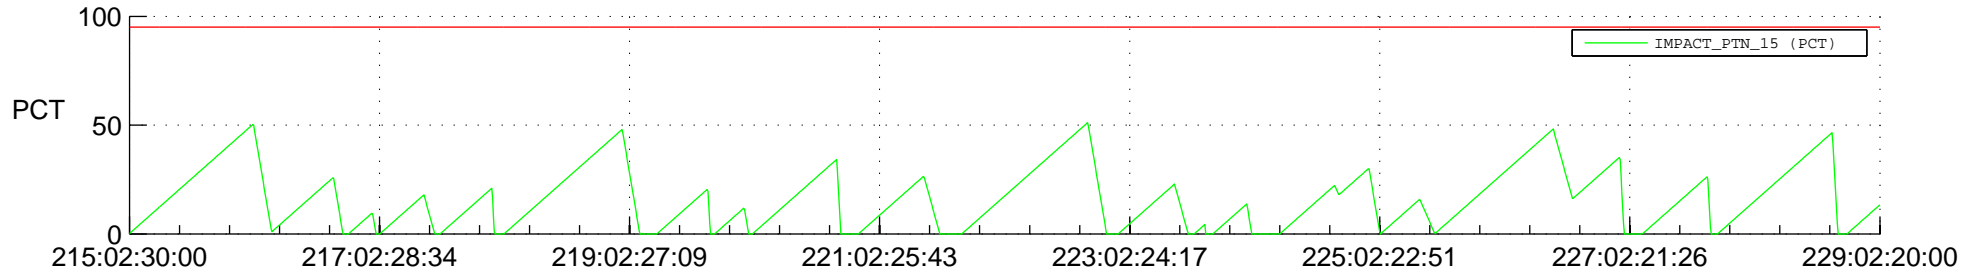

IMPACT_Percent_Full_Prediction