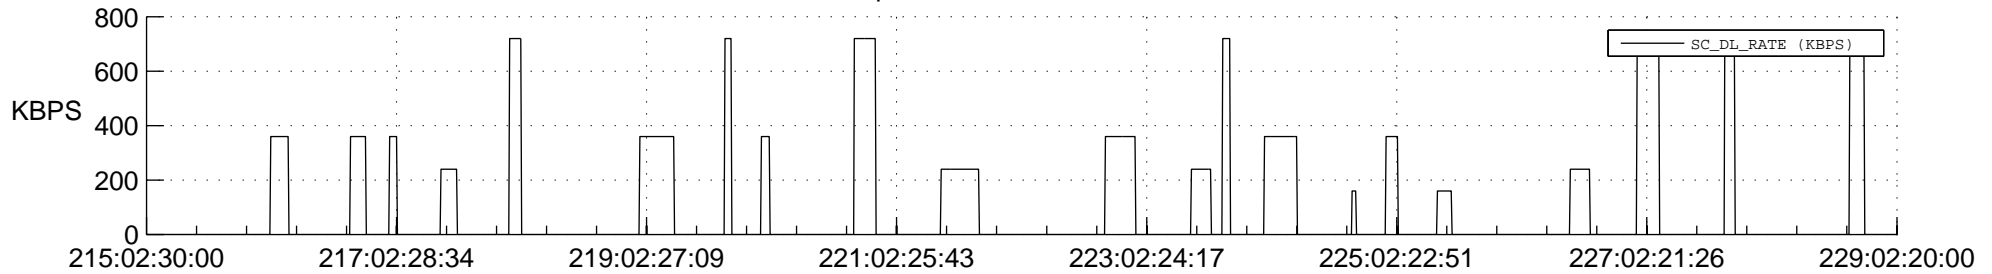

## Spacecraft\_DownLink\_Rate

Ground Time (2018:215:02:30:00.000 -2018:229:02:20:00.000)