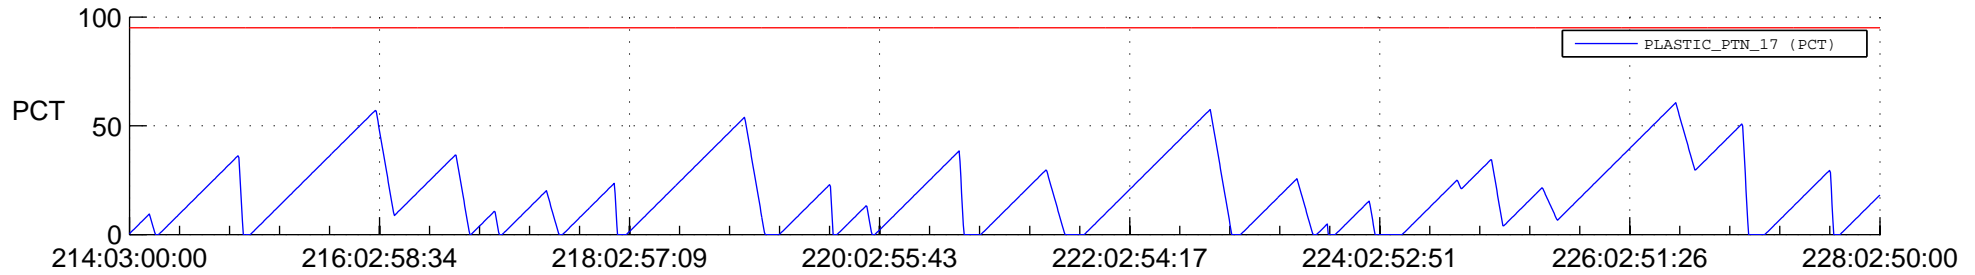

STEREO AHEAD SSR PCT Full Prediction

SWAVES_Percent_Full_Prediction

IMPACT_Percent_Full_Prediction

PLASTIC_Percent_Full_Prediction

Spacecraft_DownLink_Rate

Ground Time (2018:214:03:00:00.000 -2018:228:02:50:00.000)