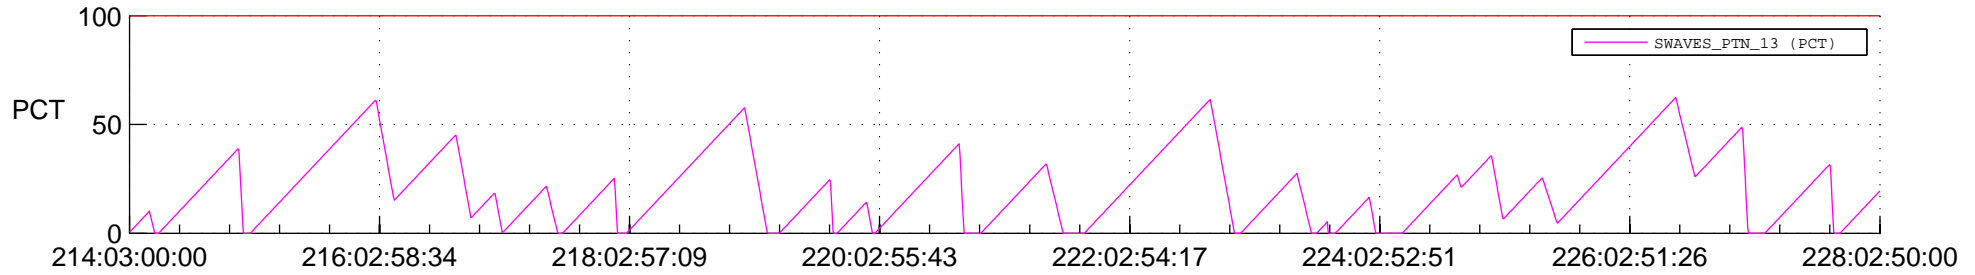

STEREO AHEAD SSR PCT Full Prediction

SWAVES_Percent_Full_Prediction

IMPACT_Percent_Full_Prediction

PLASTIC_Percent_Full_Prediction

Spacecraft_DownLink_Rate

Ground Time (2018:214:03:00:00.000 -2018:228:02:50:00.000)