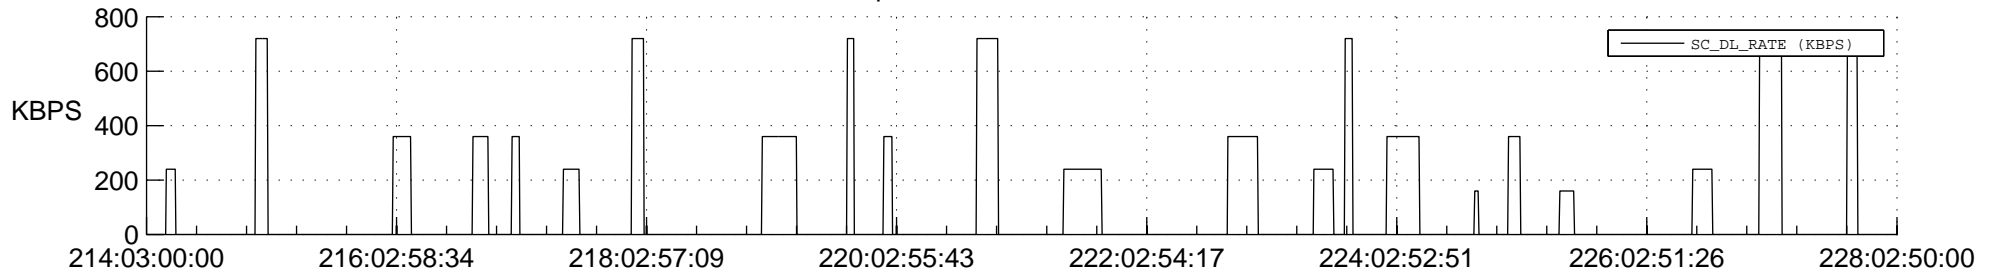

STEREO AHEAD SSR PCT Full Prediction

SWAVES_Percent_Full_Prediction

IMPACT_Percent_Full_Prediction

PLASTIC_Percent_Full_Prediction

Spacecraft_DownLink_Rate

Ground Time (2018:214:03:00:00.000 -2018:228:02:50:00.000)