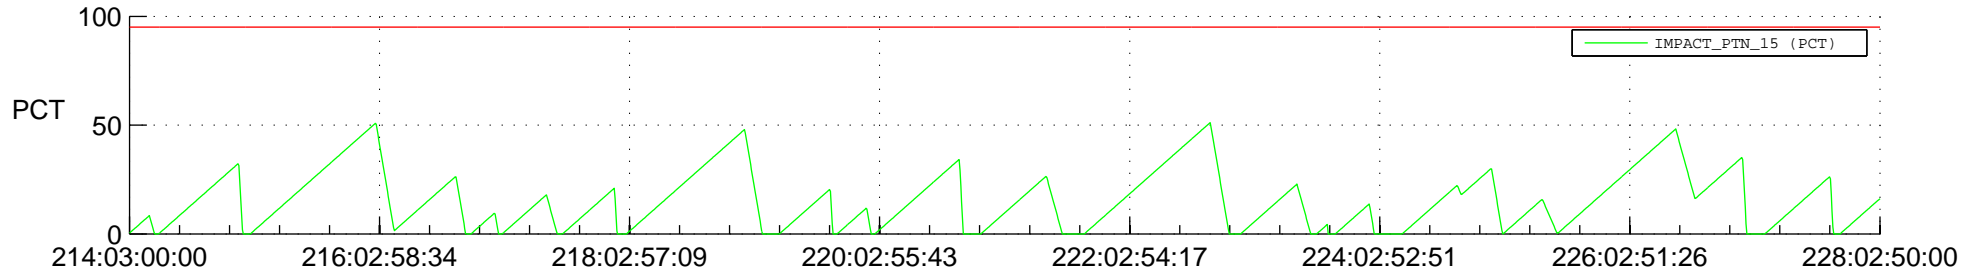

STEREO AHEAD SSR PCT Full Prediction

SWAVES_Percent_Full_Prediction

IMPACT_Percent_Full_Prediction

PLASTIC_Percent_Full_Prediction

Spacecraft_DownLink_Rate

Ground Time (2018:214:03:00:00.000 -2018:228:02:50:00.000)