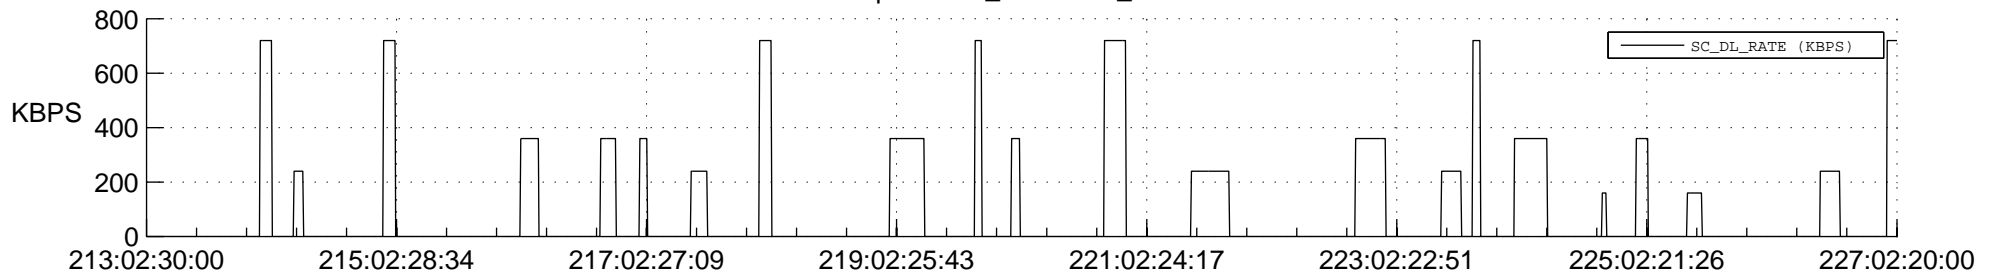

STEREO AHEAD SSR PCT Full Prediction

SWAVES_Percent_Full_Prediction

IMPACT_Percent_Full_Prediction

PLASTIC_Percent_Full_Prediction

Spacecraft_DownLink_Rate

Ground Time (2018:213:02:30:00.000 -2018:227:02:20:00.000)