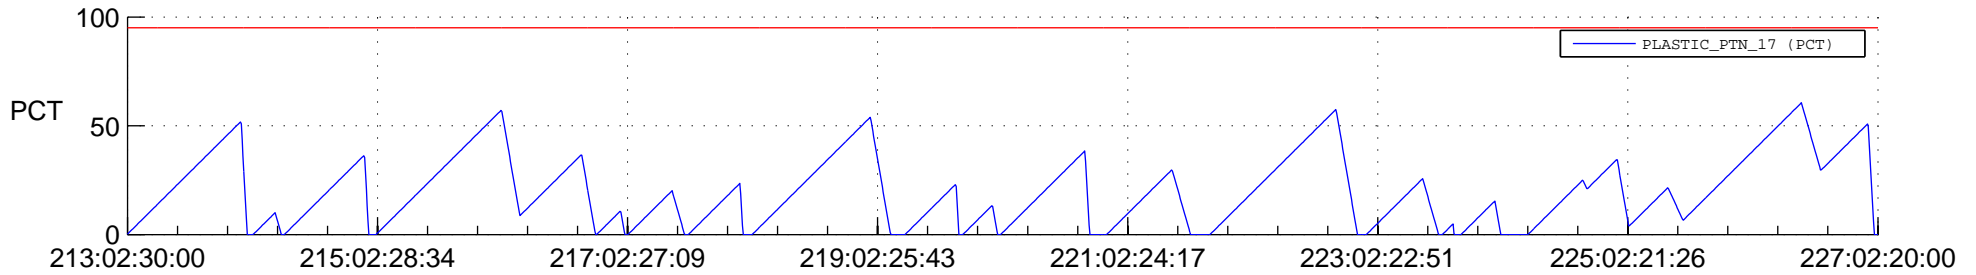

STEREO AHEAD SSR PCT Full Prediction

SWAVES_Percent_Full_Prediction

IMPACT_Percent_Full_Prediction

PLASTIC_Percent_Full_Prediction

Spacecraft_DownLink_Rate

Ground Time (2018:213:02:30:00.000 -2018:227:02:20:00.000)