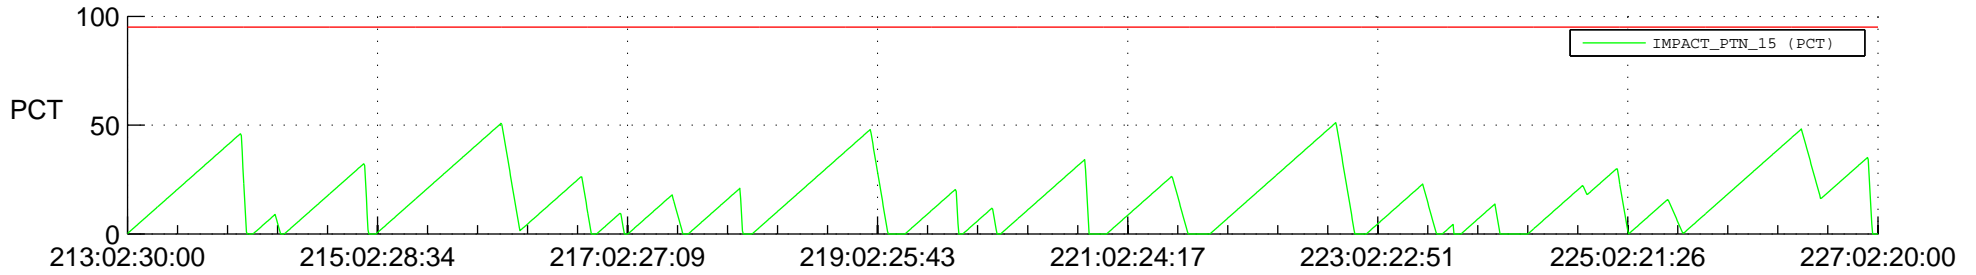

STEREO AHEAD SSR PCT Full Prediction

SWAVES_Percent_Full_Prediction

IMPACT_Percent_Full_Prediction

PLASTIC_Percent_Full_Prediction

Spacecraft_DownLink_Rate

Ground Time (2018:213:02:30:00.000 -2018:227:02:20:00.000)