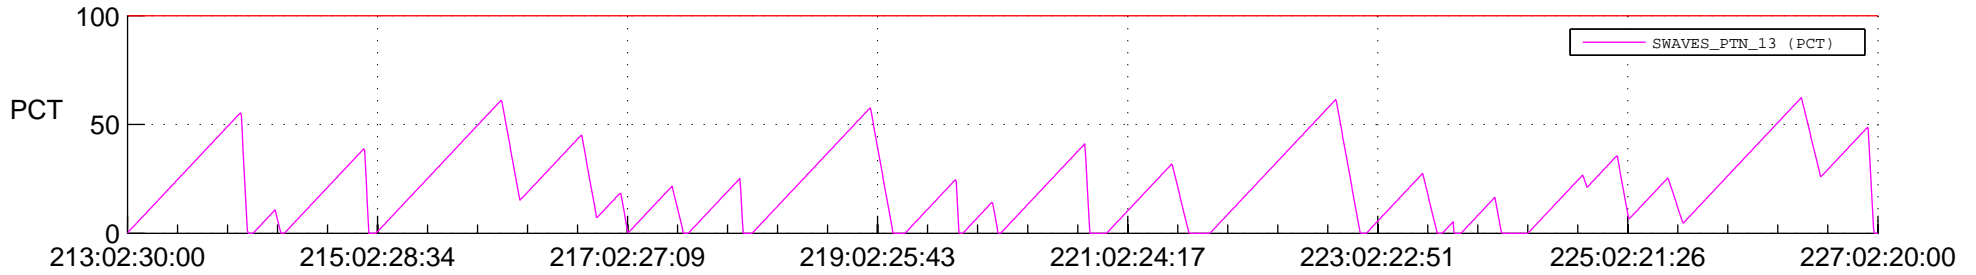

STEREO AHEAD SSR PCT Full Prediction

SWAVES_Percent_Full_Prediction

IMPACT_Percent_Full_Prediction

PLASTIC_Percent_Full_Prediction

Spacecraft_DownLink_Rate

Ground Time (2018:213:02:30:00.000 -2018:227:02:20:00.000)