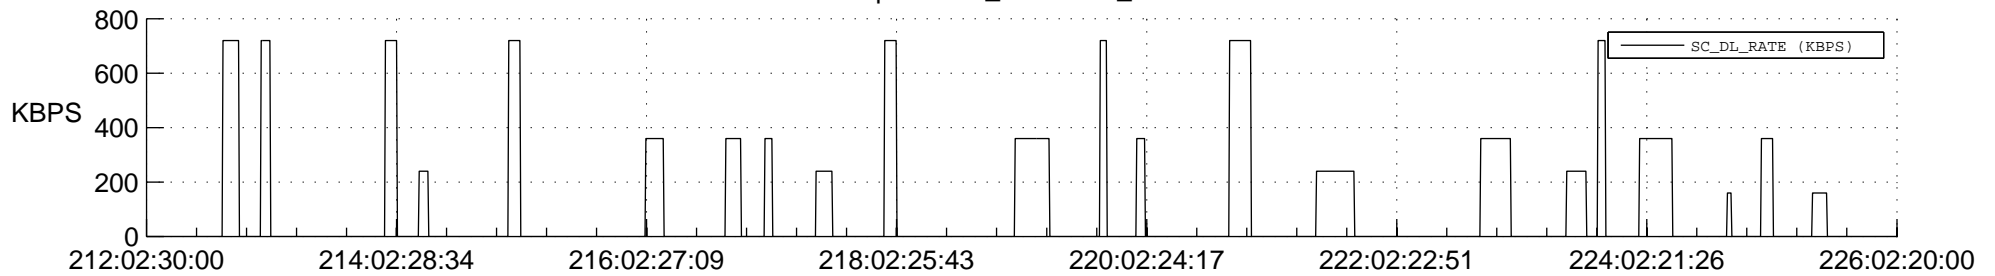

STEREO AHEAD SSR PCT Full Prediction

SWAVES_Percent_Full_Prediction

IMPACT_Percent_Full_Prediction

PLASTIC_Percent_Full_Prediction

Spacecraft_DownLink_Rate

Ground Time (2018:212:02:30:00.000 -2018:226:02:20:00.000)