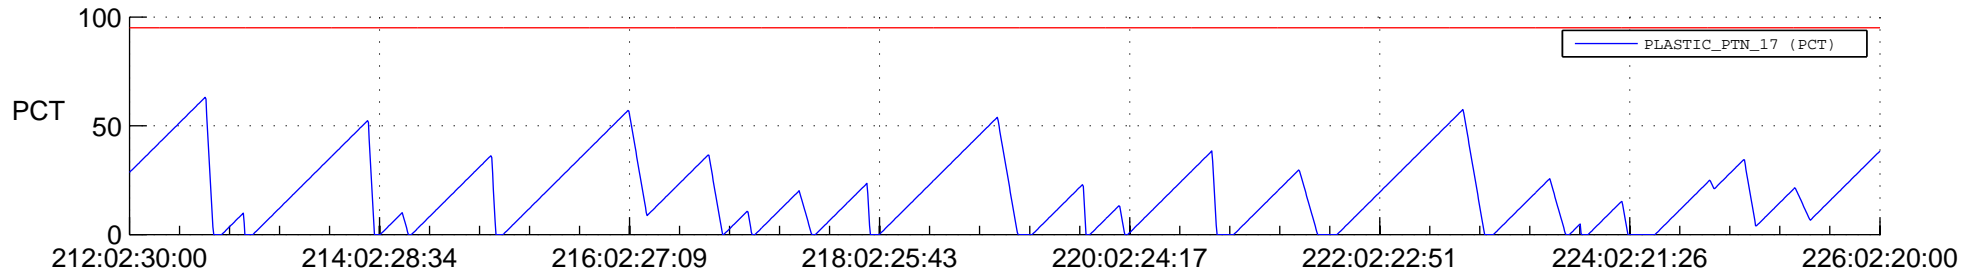

STEREO AHEAD SSR PCT Full Prediction

SWAVES_Percent_Full_Prediction

IMPACT_Percent_Full_Prediction

PLASTIC_Percent_Full_Prediction

Spacecraft_DownLink_Rate

Ground Time (2018:212:02:30:00.000 -2018:226:02:20:00.000)