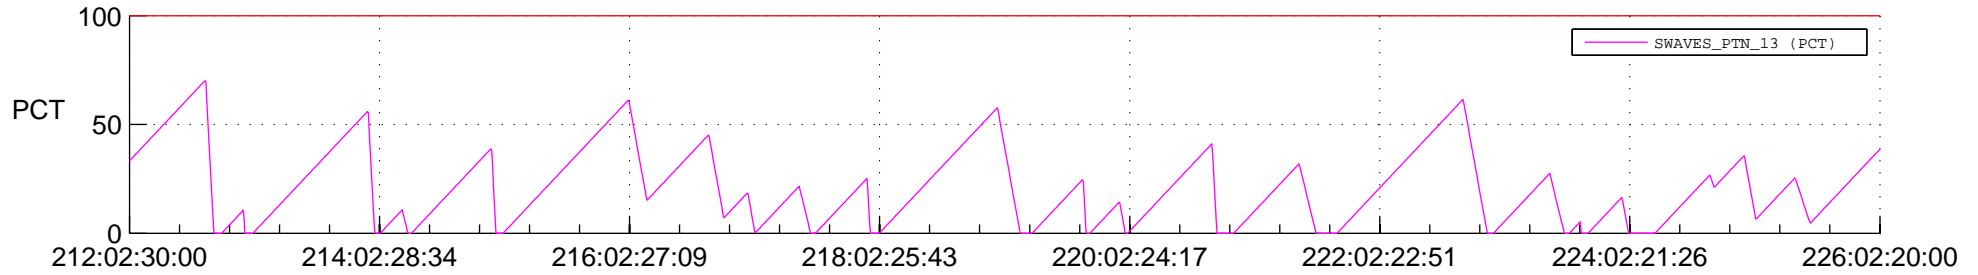

STEREO AHEAD SSR PCT Full Prediction

SWAVES_Percent_Full_Prediction

IMPACT_Percent_Full_Prediction

PLASTIC_Percent_Full_Prediction

Spacecraft_DownLink_Rate

Ground Time (2018:212:02:30:00.000 -2018:226:02:20:00.000)