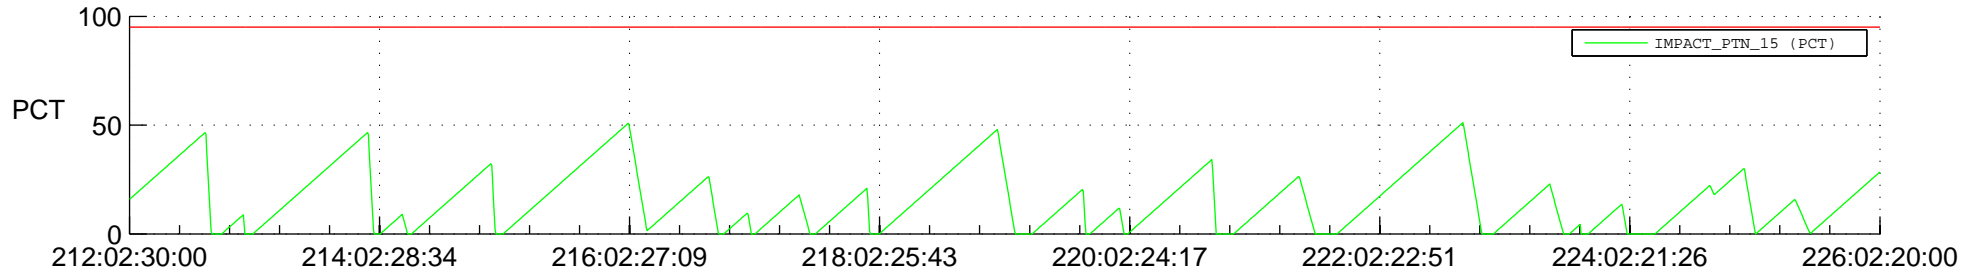

STEREO AHEAD SSR PCT Full Prediction

SWAVES_Percent_Full_Prediction

IMPACT_Percent_Full_Prediction

PLASTIC_Percent_Full_Prediction

Spacecraft_DownLink_Rate

Ground Time (2018:212:02:30:00.000 -2018:226:02:20:00.000)