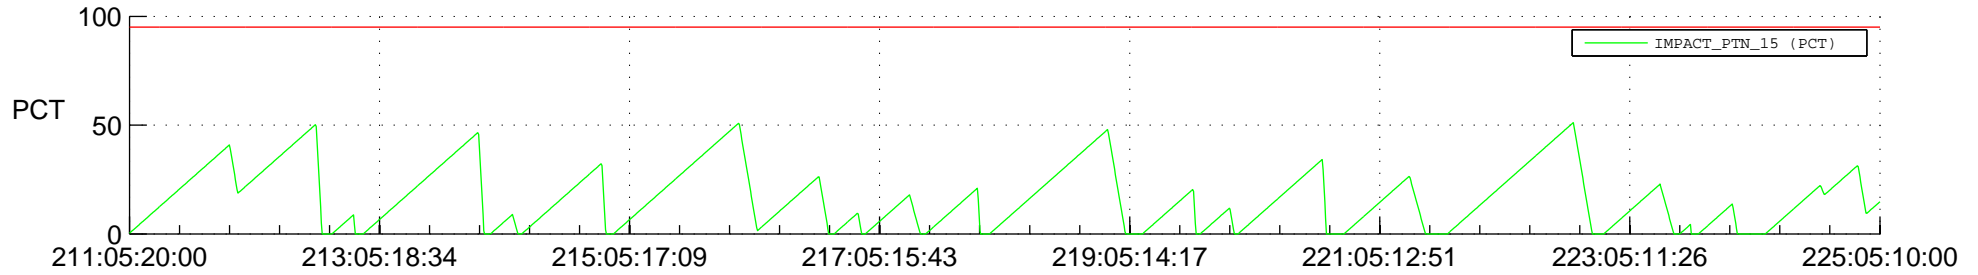

STEREO AHEAD SSR PCT Full Prediction

SWAVES_Percent_Full_Prediction

IMPACT_Percent_Full_Prediction

PLASTIC_Percent_Full_Prediction

Spacecraft_DownLink_Rate