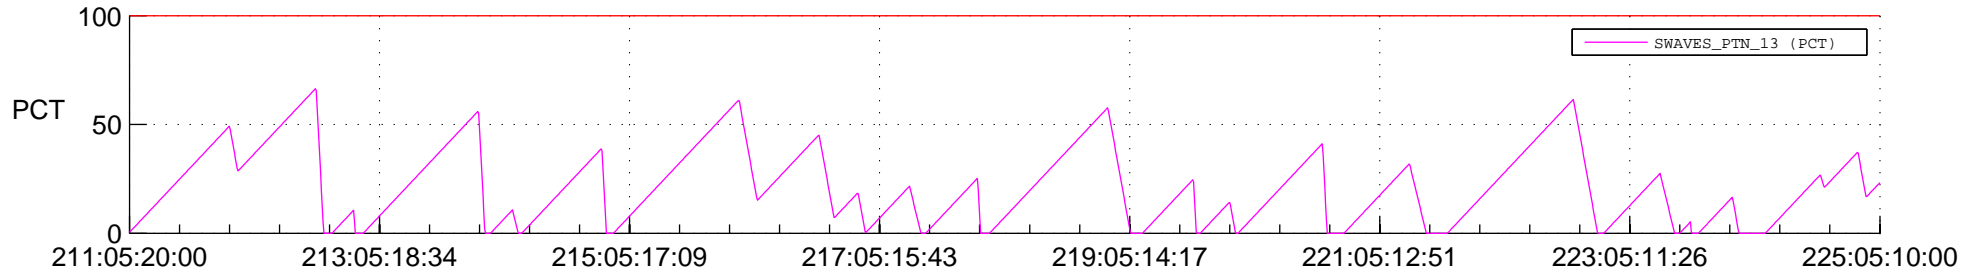

STEREO AHEAD SSR PCT Full Prediction

SWAVES_Percent_Full_Prediction

IMPACT_Percent_Full_Prediction

PLASTIC_Percent_Full_Prediction

Spacecraft_DownLink_Rate