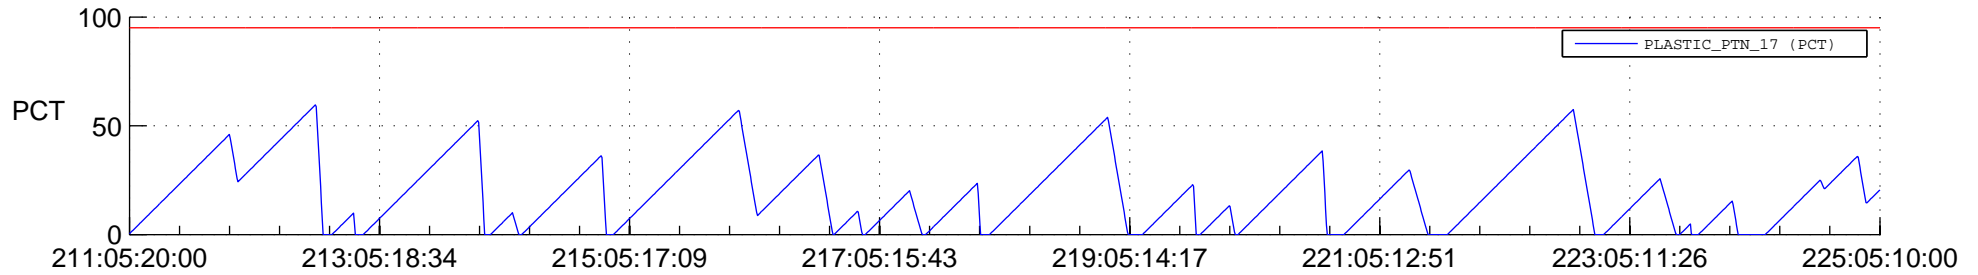

STEREO AHEAD SSR PCT Full Prediction

SWAVES_Percent_Full_Prediction

IMPACT_Percent_Full_Prediction

PLASTIC_Percent_Full_Prediction

Spacecraft_DownLink_Rate