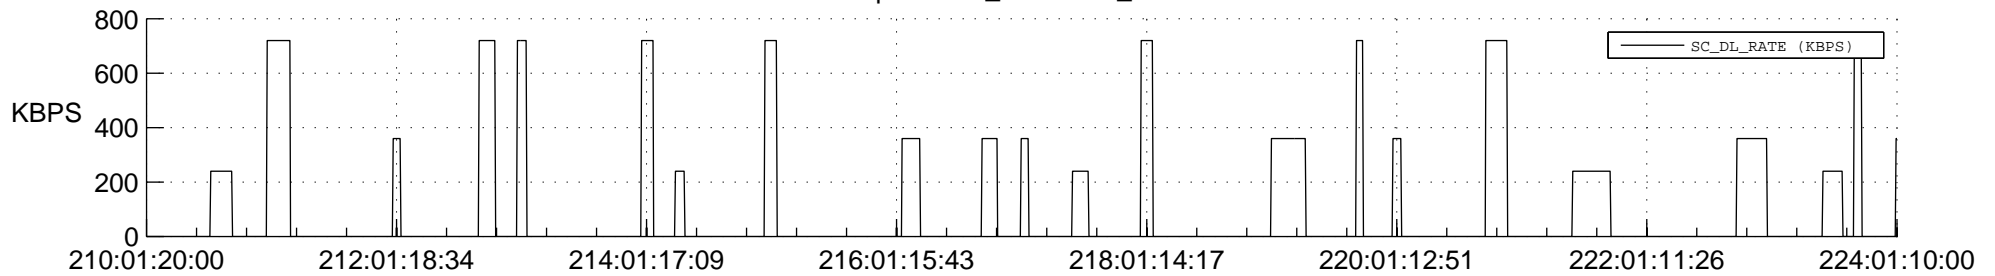

STEREO AHEAD SSR PCT Full Prediction

SWAVES_Percent_Full_Prediction

IMPACT_Percent_Full_Prediction

PLASTIC_Percent_Full_Prediction

Spacecraft_DownLink_Rate

Ground Time (2018:210:01:20:00.000 -2018:224:01:10:00.000)