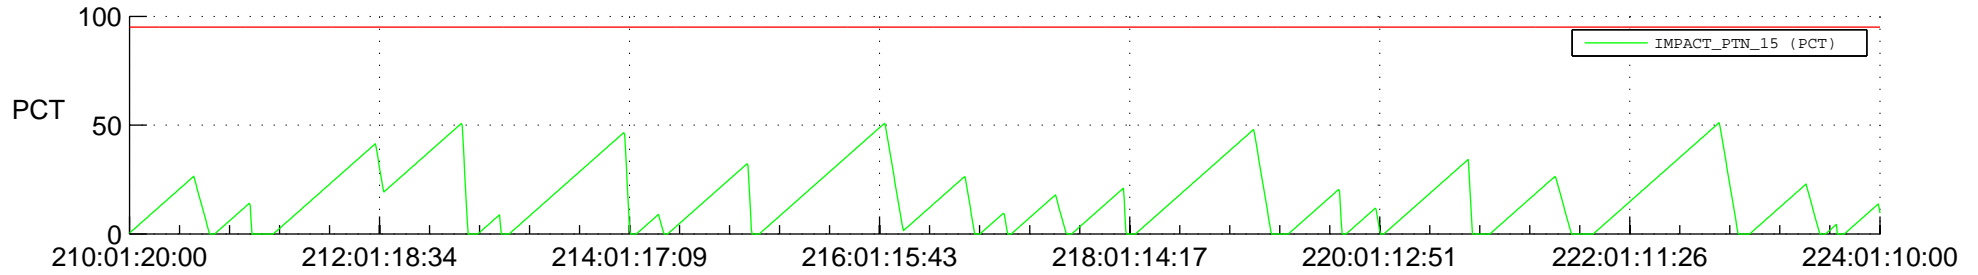

STEREO AHEAD SSR PCT Full Prediction

SWAVES_Percent_Full_Prediction

IMPACT_Percent_Full_Prediction

PLASTIC_Percent_Full_Prediction

Spacecraft_DownLink_Rate

Ground Time (2018:210:01:20:00.000 -2018:224:01:10:00.000)