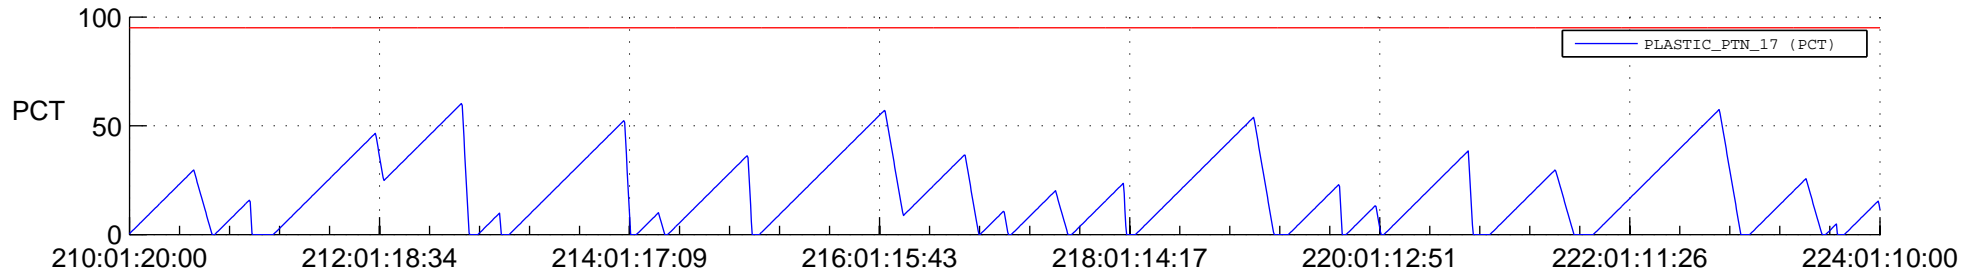

STEREO AHEAD SSR PCT Full Prediction

SWAVES_Percent_Full_Prediction

IMPACT_Percent_Full_Prediction

PLASTIC_Percent_Full_Prediction

Spacecraft_DownLink_Rate

Ground Time (2018:210:01:20:00.000 -2018:224:01:10:00.000)