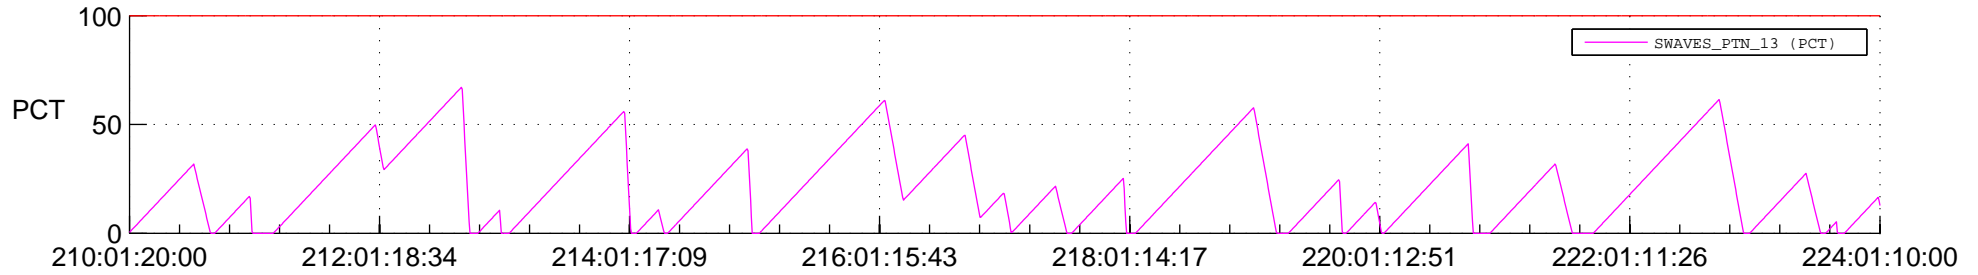

STEREO AHEAD SSR PCT Full Prediction

SWAVES_Percent_Full_Prediction

IMPACT_Percent_Full_Prediction

PLASTIC_Percent_Full_Prediction

Spacecraft_DownLink_Rate

Ground Time (2018:210:01:20:00.000 -2018:224:01:10:00.000)