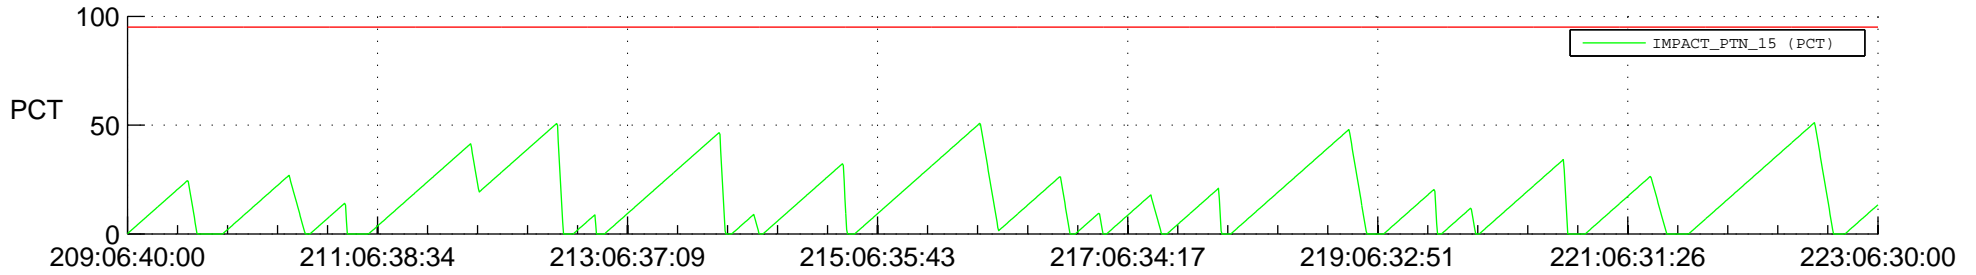

STEREO AHEAD SSR PCT Full Prediction

SWAVES_Percent_Full_Prediction

IMPACT_Percent_Full_Prediction

PLASTIC_Percent_Full_Prediction

Spacecraft_DownLink_Rate

Ground Time (2018:209:06:40:00.000 -2018:223:06:30:00.000)