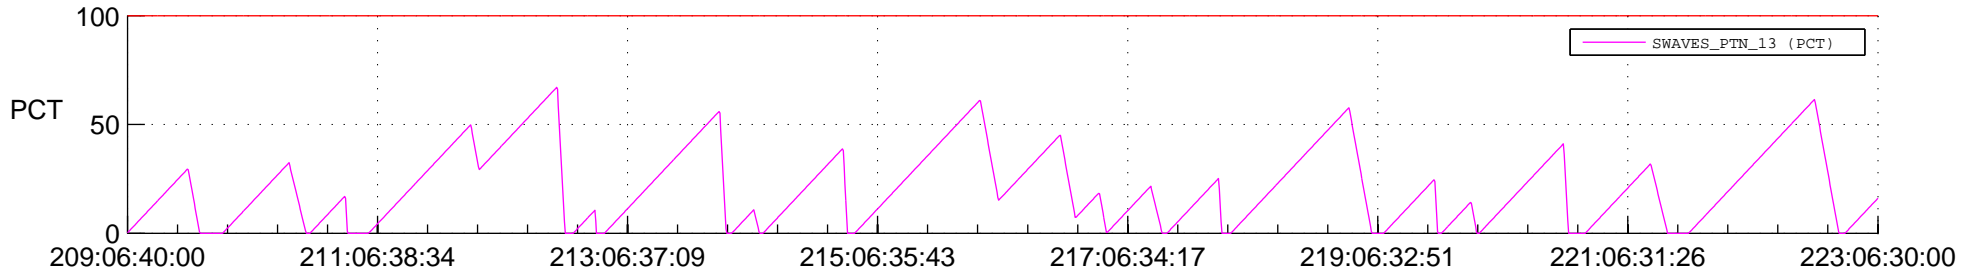

STEREO AHEAD SSR PCT Full Prediction

SWAVES_Percent_Full_Prediction

IMPACT_Percent_Full_Prediction

PLASTIC_Percent_Full_Prediction

Spacecraft_DownLink_Rate

Ground Time (2018:209:06:40:00.000 -2018:223:06:30:00.000)