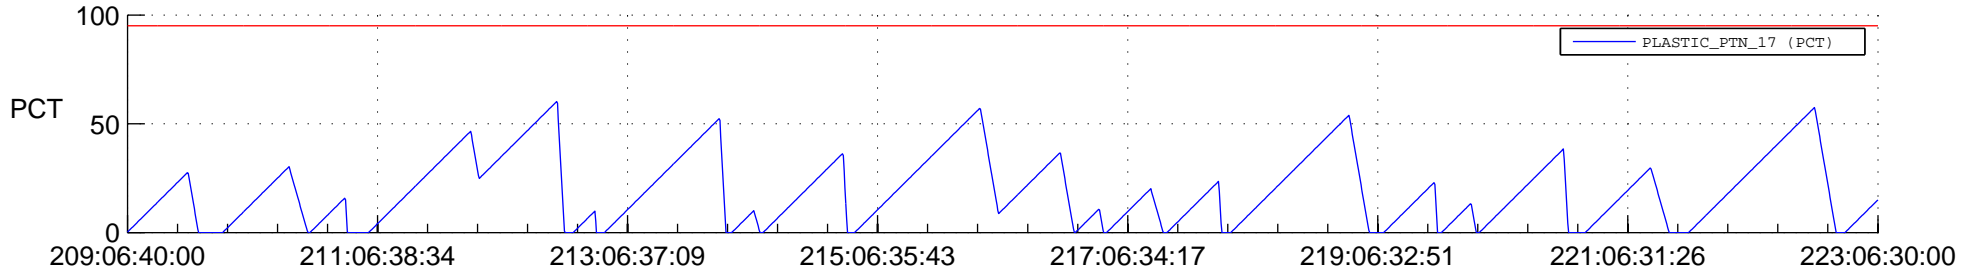

STEREO AHEAD SSR PCT Full Prediction

SWAVES_Percent_Full_Prediction

IMPACT_Percent_Full_Prediction

PLASTIC_Percent_Full_Prediction

Spacecraft_DownLink_Rate

Ground Time (2018:209:06:40:00.000 -2018:223:06:30:00.000)