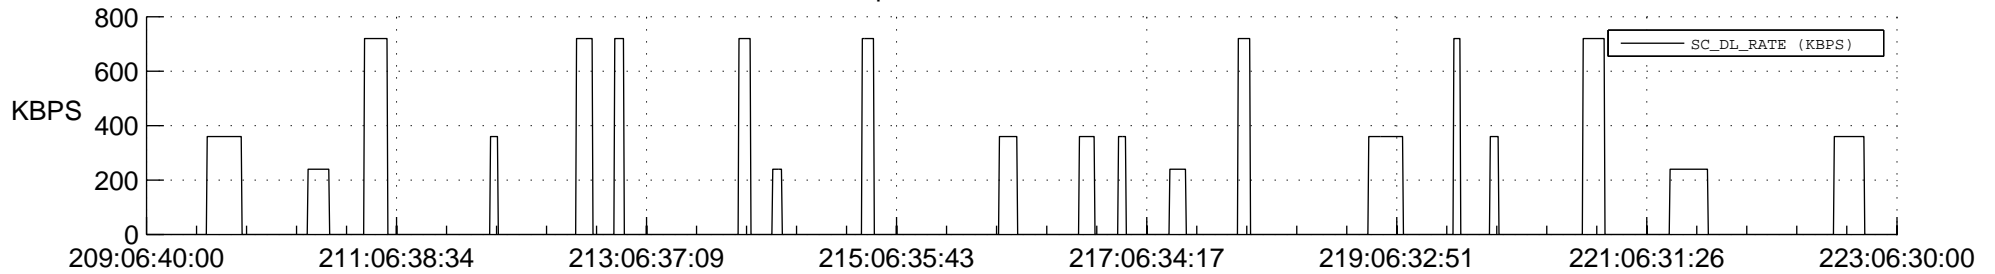

STEREO AHEAD SSR PCT Full Prediction

SWAVES_Percent_Full_Prediction

IMPACT_Percent_Full_Prediction

PLASTIC_Percent_Full_Prediction

Spacecraft_DownLink_Rate

Ground Time (2018:209:06:40:00.000 -2018:223:06:30:00.000)