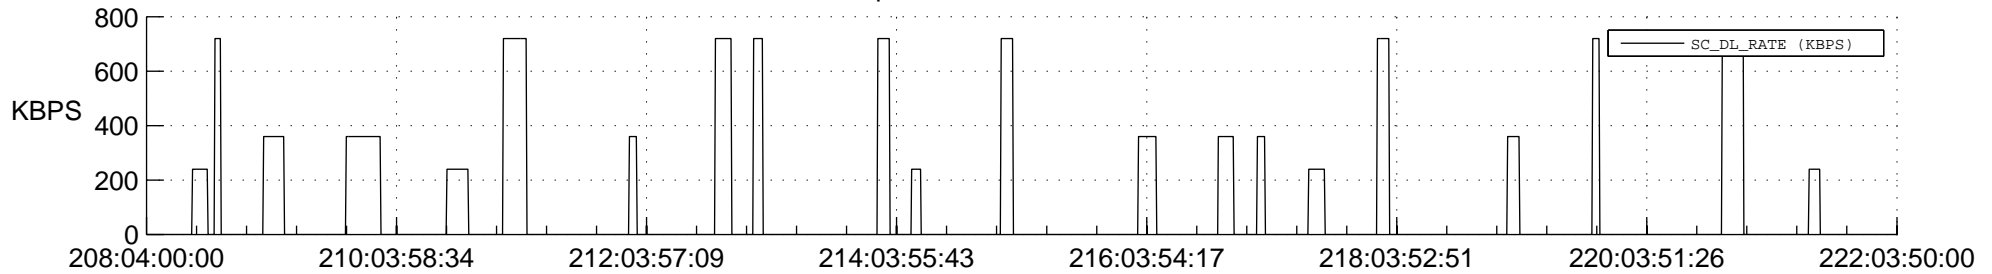

## Spacecraft\_DownLink\_Rate

Ground Time (2018:208:04:00:00.000 -2018:222:03:50:00.000)