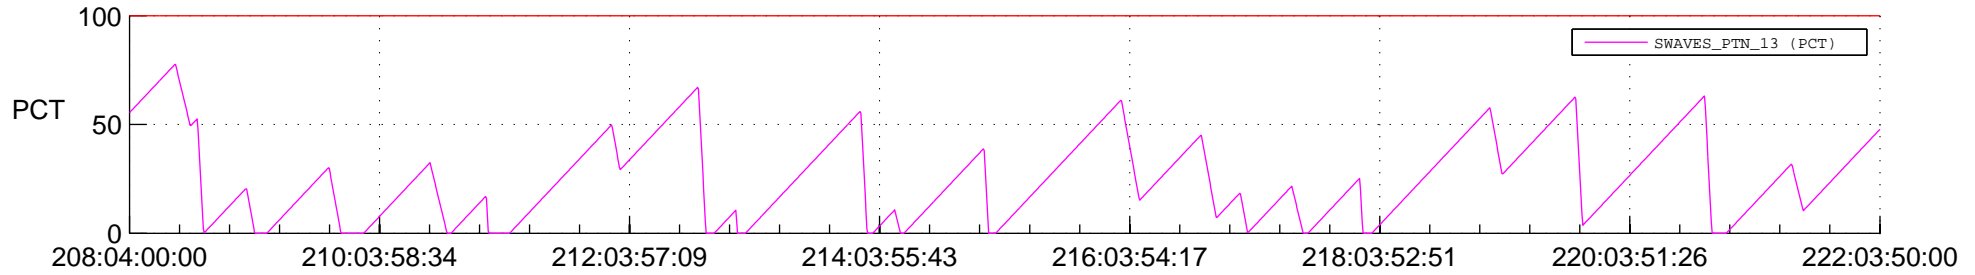

## SWAVES\_Percent\_Full\_Prediction

## Spacecraft\_DownLink\_Rate

Ground Time (2018:208:04:00:00.000 -2018:222:03:50:00.000)