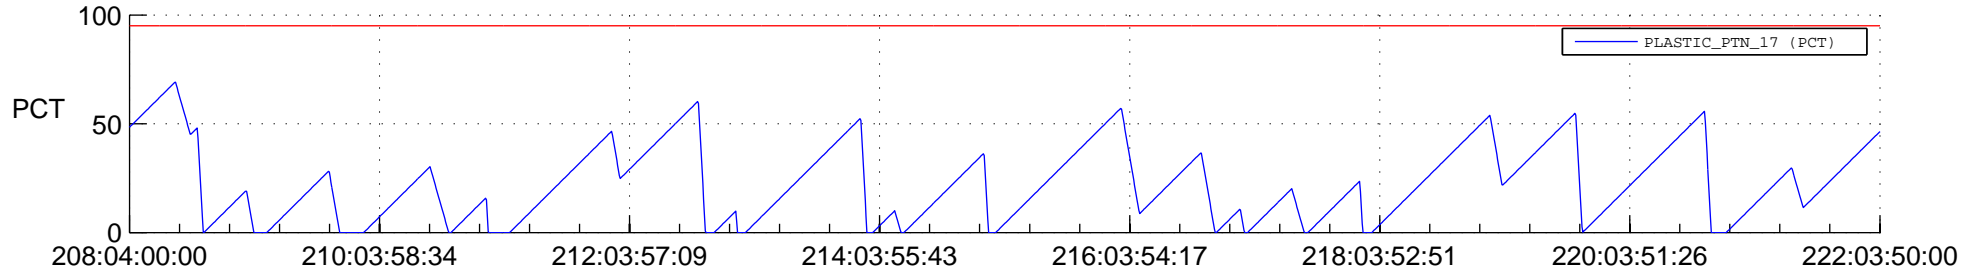

# STEREO AHEAD SSR PCT Full Prediction

## SWAVES\_Percent\_Full\_Prediction

## Spacecraft\_DownLink\_Rate

Ground Time (2018:208:04:00:00.000 -2018:222:03:50:00.000)