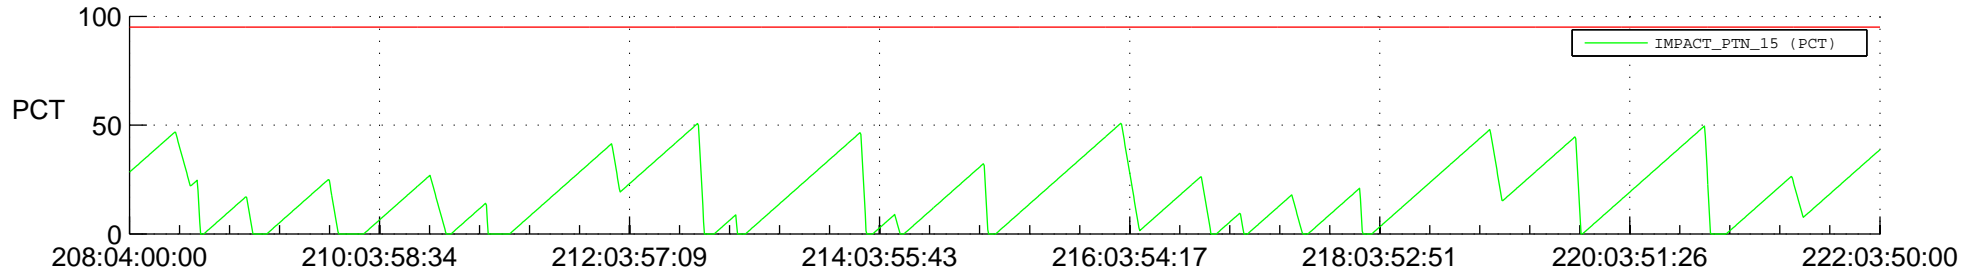

IMPACT_Percent_Full_Prediction