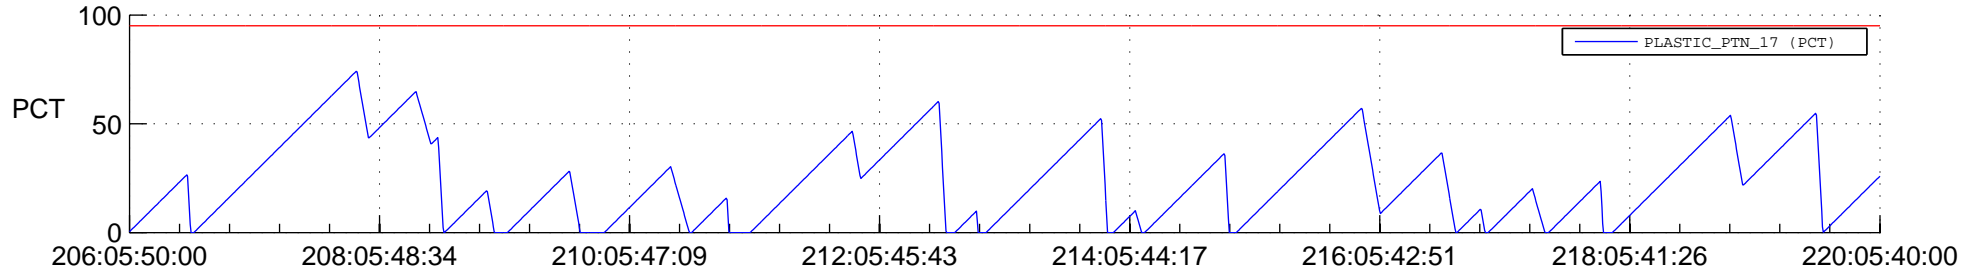

PLASTIC_Percent_Full_Prediction