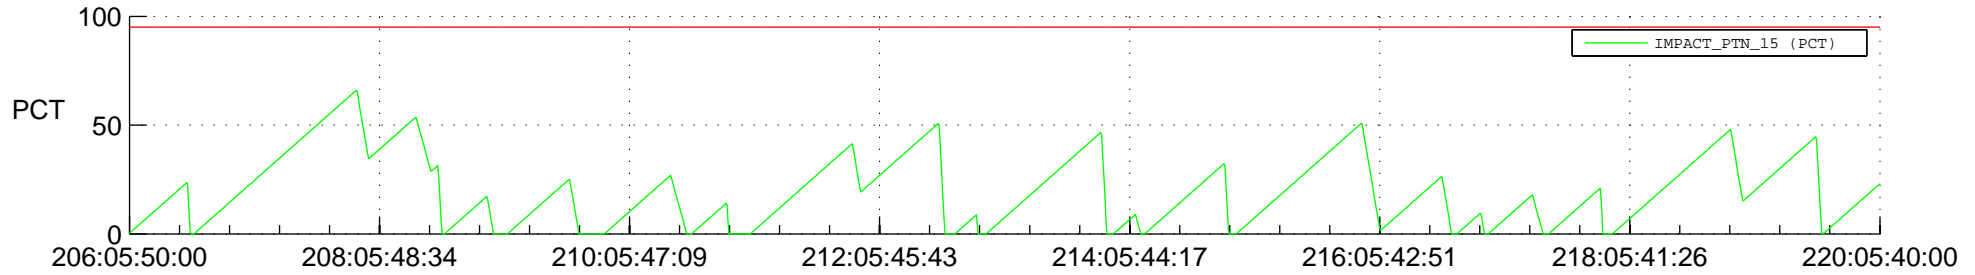

IMPACT_Percent_Full_Prediction