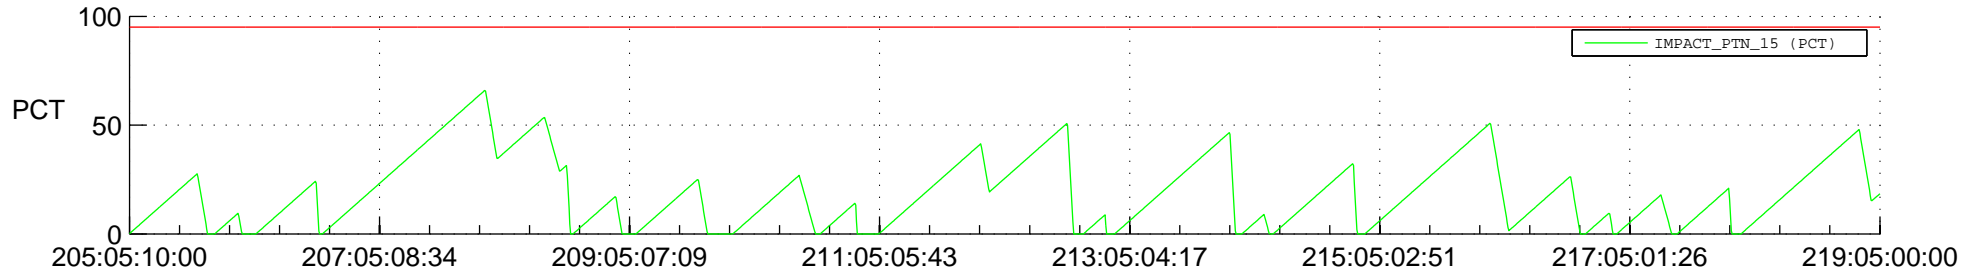

STEREO AHEAD SSR PCT Full Prediction

SWAVES_Percent_Full_Prediction

IMPACT_Percent_Full_Prediction

PLASTIC_Percent_Full_Prediction

Spacecraft_DownLink_Rate

Ground Time (2018:205:05:10:00.000 -2018:219:05:00:00.000)