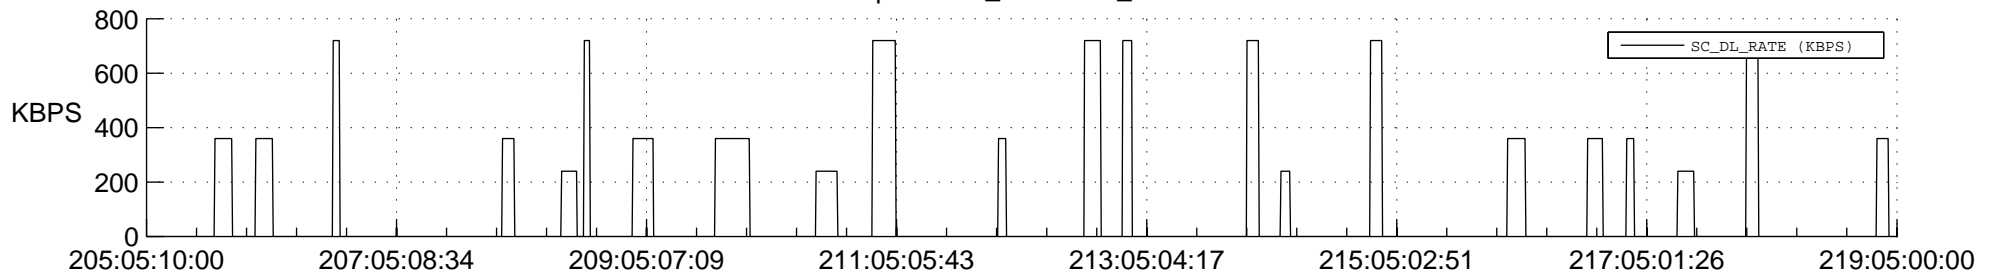

STEREO AHEAD SSR PCT Full Prediction

SWAVES_Percent_Full_Prediction

IMPACT_Percent_Full_Prediction

PLASTIC_Percent_Full_Prediction

Spacecraft_DownLink_Rate

Ground Time (2018:205:05:10:00.000 -2018:219:05:00:00.000)