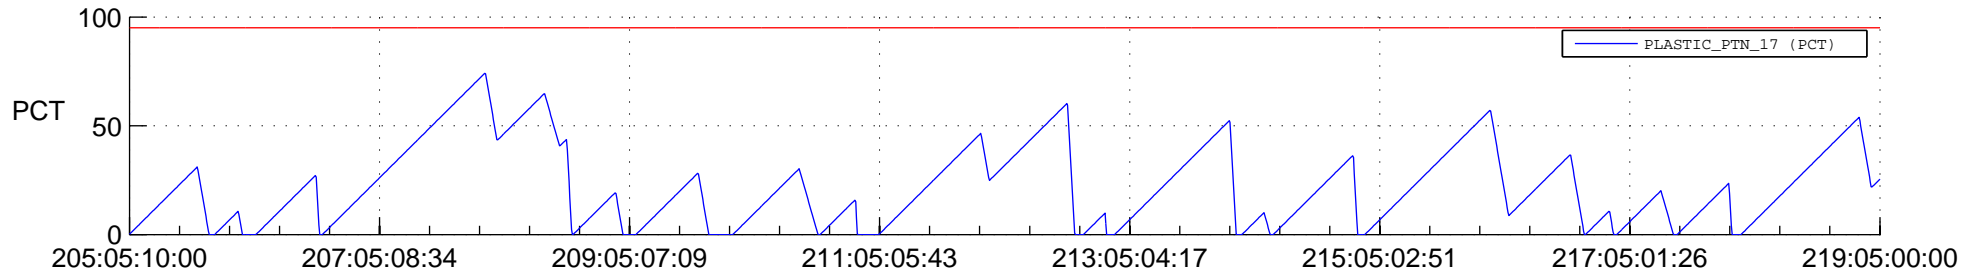

STEREO AHEAD SSR PCT Full Prediction

SWAVES_Percent_Full_Prediction

IMPACT_Percent_Full_Prediction

PLASTIC_Percent_Full_Prediction

Spacecraft_DownLink_Rate

Ground Time (2018:205:05:10:00.000 -2018:219:05:00:00.000)