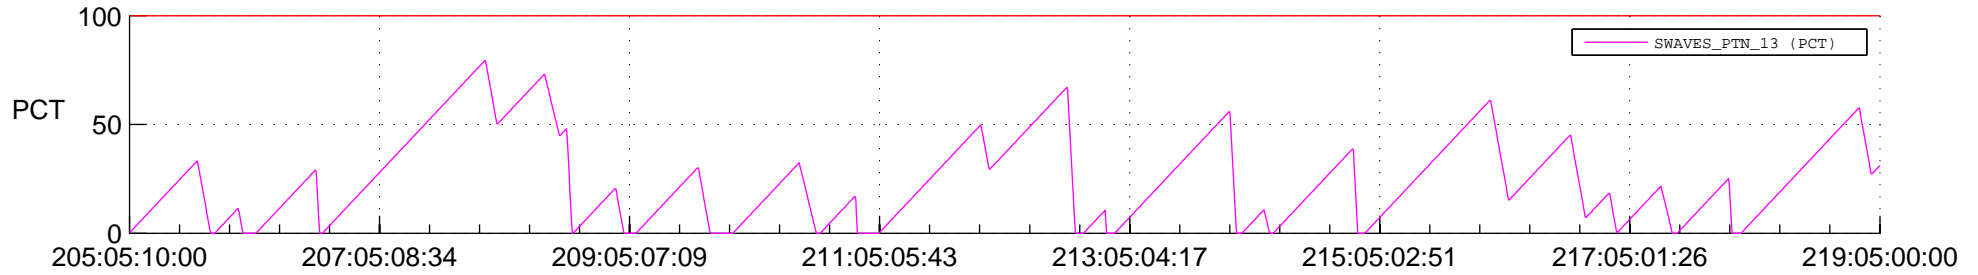

STEREO AHEAD SSR PCT Full Prediction

SWAVES_Percent_Full_Prediction

IMPACT_Percent_Full_Prediction

PLASTIC_Percent_Full_Prediction

Spacecraft_DownLink_Rate

Ground Time (2018:205:05:10:00.000 -2018:219:05:00:00.000)