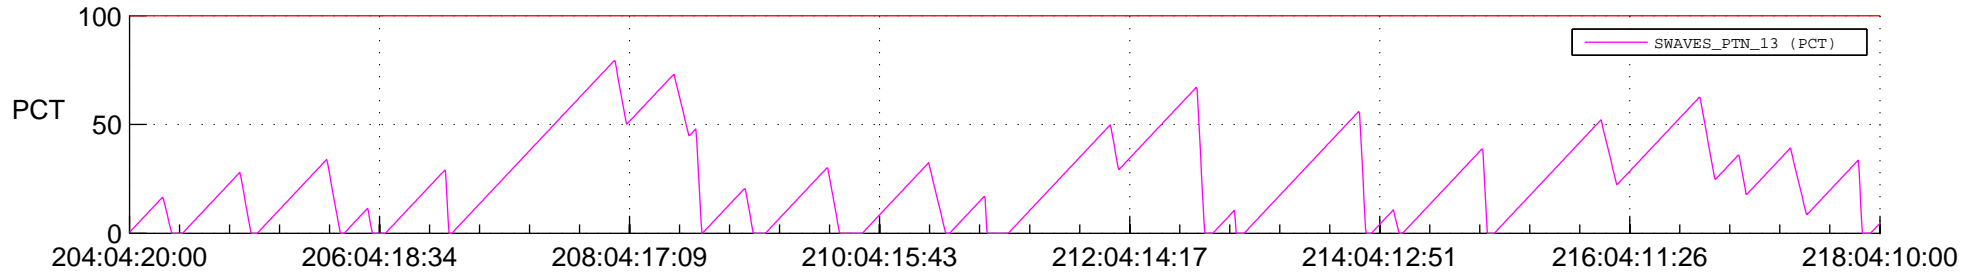

# STEREO AHEAD SSR PCT Full Prediction

## SWAVES\_Percent\_Full\_Prediction

## Spacecraft\_DownLink\_Rate

Ground Time (2018:204:04:20:00.000 -2018:218:04:10:00.000)