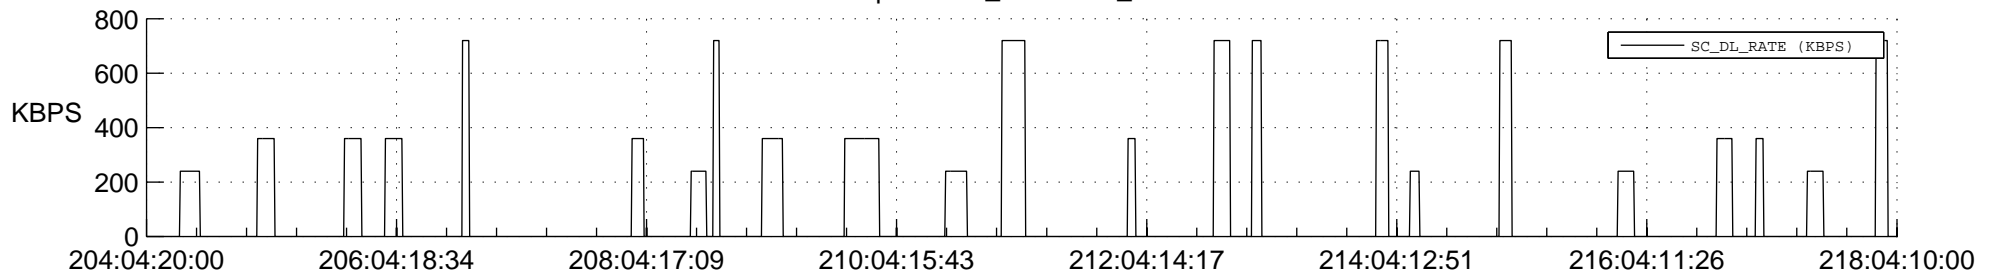

## Spacecraft\_DownLink\_Rate

Ground Time (2018:204:04:20:00.000 -2018:218:04:10:00.000)