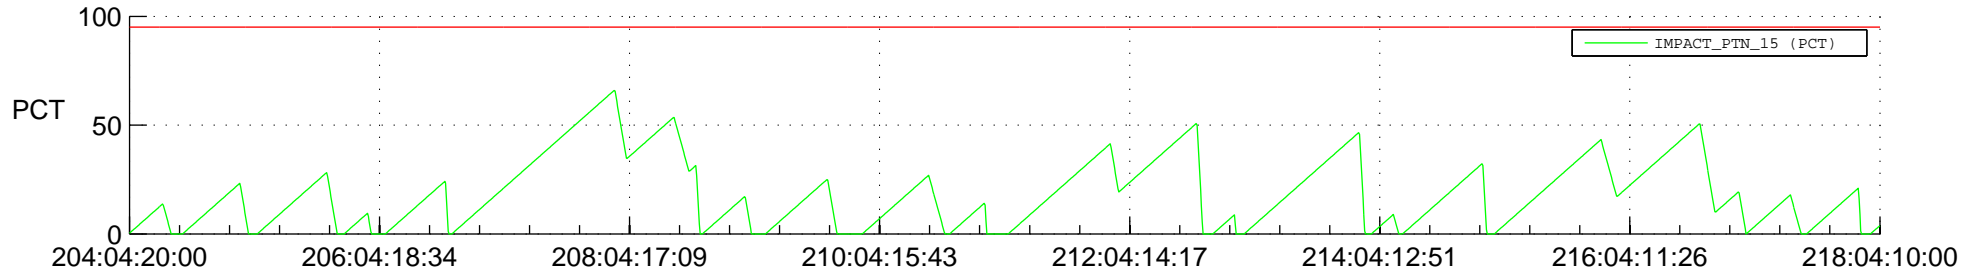

IMPACT_Percent_Full_Prediction