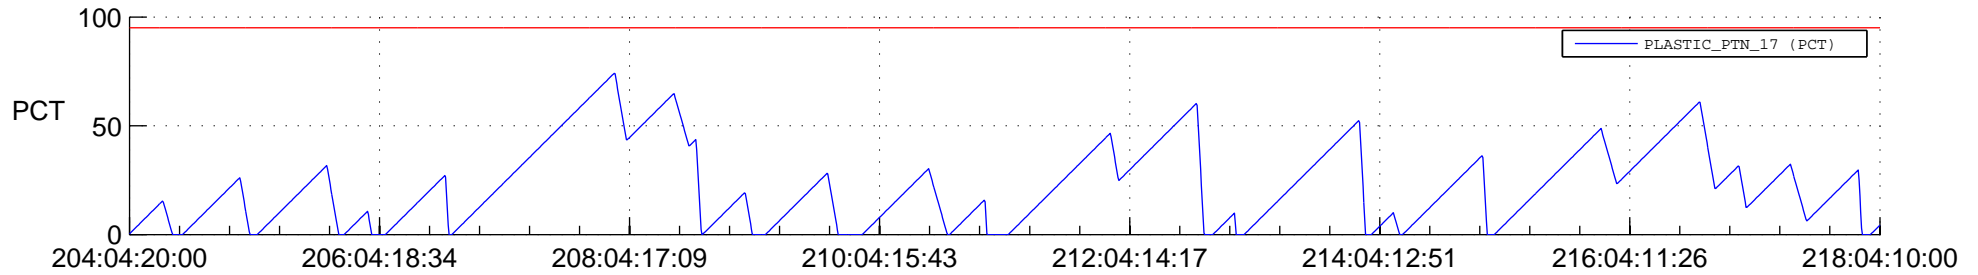

# STEREO AHEAD SSR PCT Full Prediction

## SWAVES\_Percent\_Full\_Prediction

## Spacecraft\_DownLink\_Rate

Ground Time (2018:204:04:20:00.000 -2018:218:04:10:00.000)