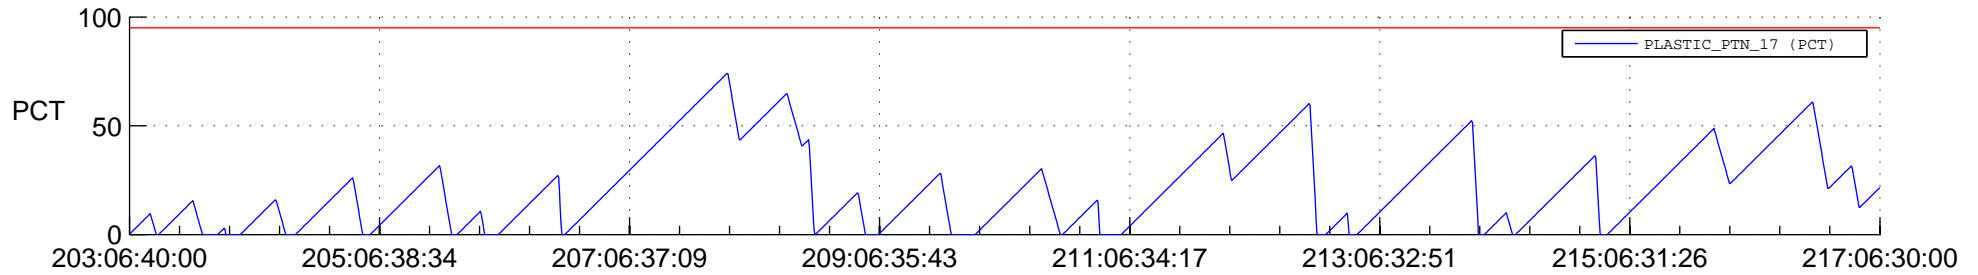

STEREO AHEAD SSR PCT Full Prediction

SWAVES_Percent_Full_Prediction

IMPACT_Percent_Full_Prediction

PLASTIC_Percent_Full_Prediction

Spacecraft_DownLink_Rate

Ground Time (2018:203:06:40:00.000 -2018:217:06:30:00.000)