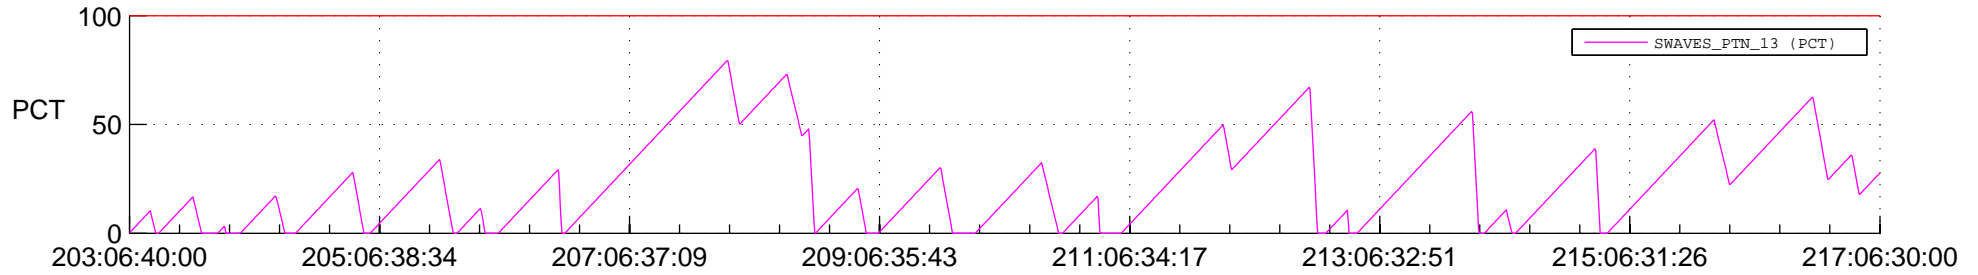

STEREO AHEAD SSR PCT Full Prediction

SWAVES_Percent_Full_Prediction

IMPACT_Percent_Full_Prediction

PLASTIC_Percent_Full_Prediction

Spacecraft_DownLink_Rate

Ground Time (2018:203:06:40:00.000 -2018:217:06:30:00.000)