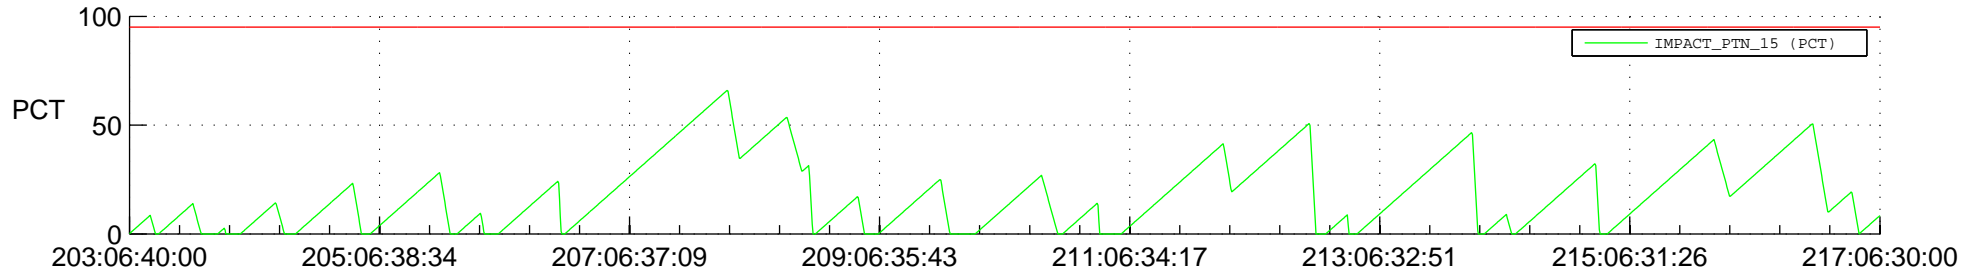

STEREO AHEAD SSR PCT Full Prediction

SWAVES_Percent_Full_Prediction

IMPACT_Percent_Full_Prediction

PLASTIC_Percent_Full_Prediction

Spacecraft_DownLink_Rate

Ground Time (2018:203:06:40:00.000 -2018:217:06:30:00.000)