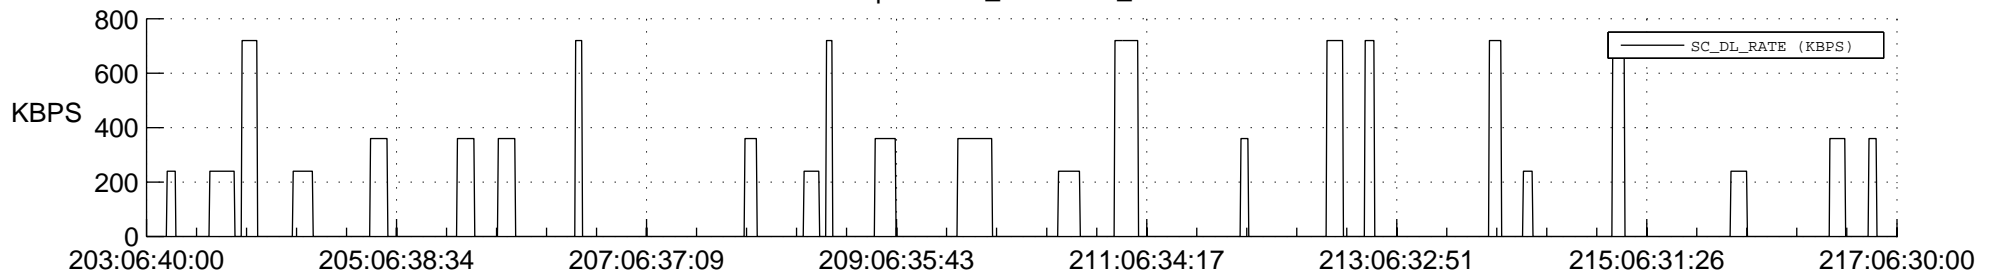

STEREO AHEAD SSR PCT Full Prediction

SWAVES_Percent_Full_Prediction

IMPACT_Percent_Full_Prediction

PLASTIC_Percent_Full_Prediction

Spacecraft_DownLink_Rate

Ground Time (2018:203:06:40:00.000 -2018:217:06:30:00.000)