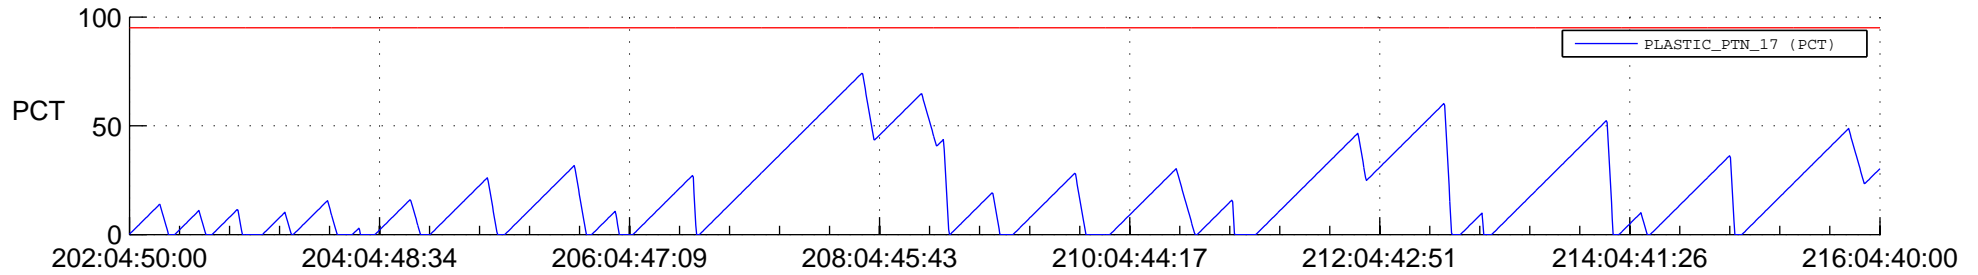

# STEREO AHEAD SSR PCT Full Prediction

## SWAVES\_Percent\_Full\_Prediction

## Spacecraft\_DownLink\_Rate

Ground Time (2018:202:04:50:00.000 -2018:216:04:40:00.000)