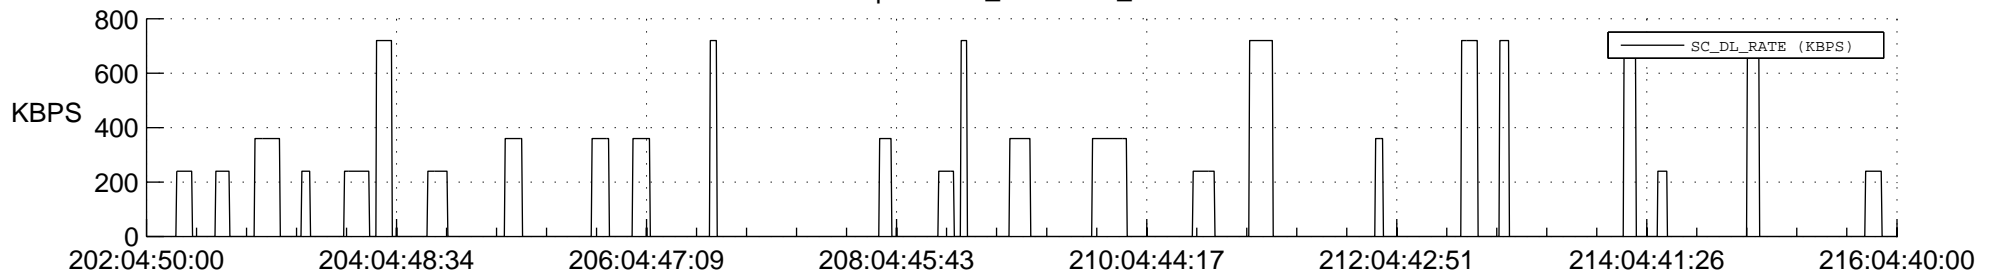

## Spacecraft\_DownLink\_Rate

Ground Time (2018:202:04:50:00.000 -2018:216:04:40:00.000)