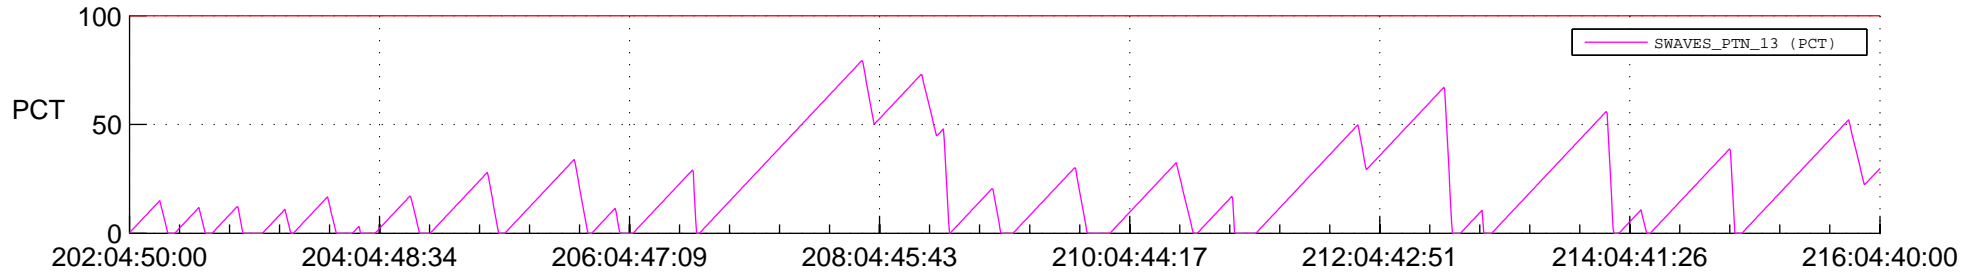

## SWAVES\_Percent\_Full\_Prediction

## Spacecraft\_DownLink\_Rate

Ground Time (2018:202:04:50:00.000 -2018:216:04:40:00.000)