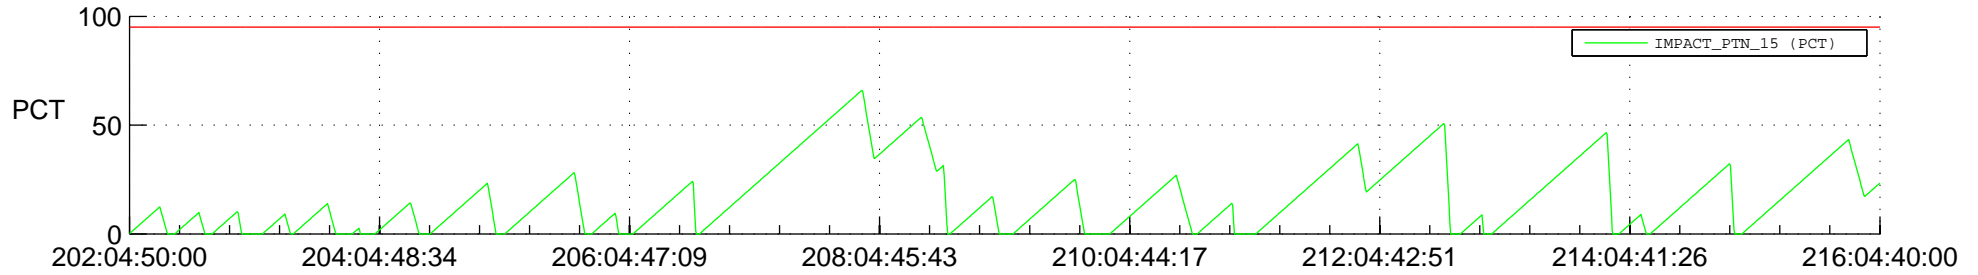

IMPACT_Percent_Full_Prediction