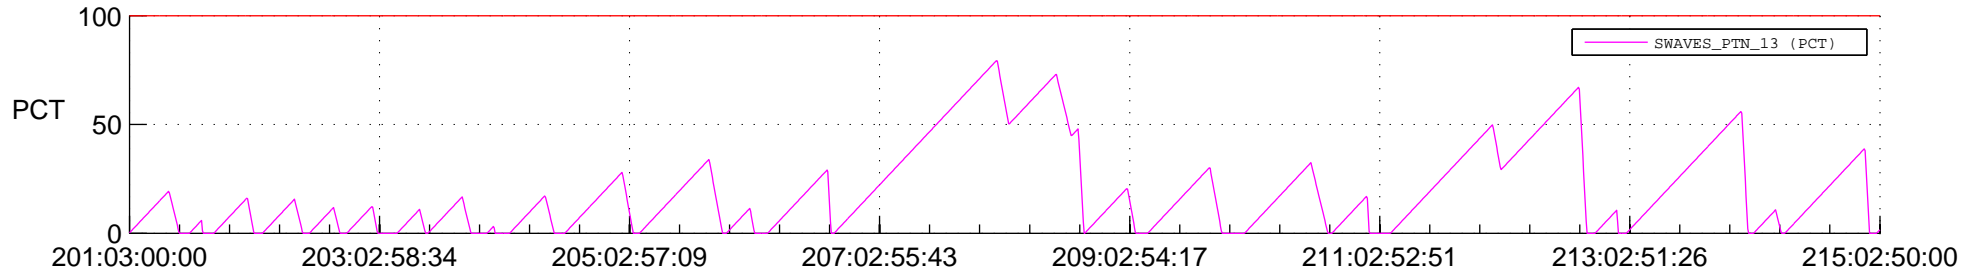

## SWAVES\_Percent\_Full\_Prediction

## Spacecraft\_DownLink\_Rate

Ground Time (2018:201:03:00:00.000 -2018:215:02:50:00.000)