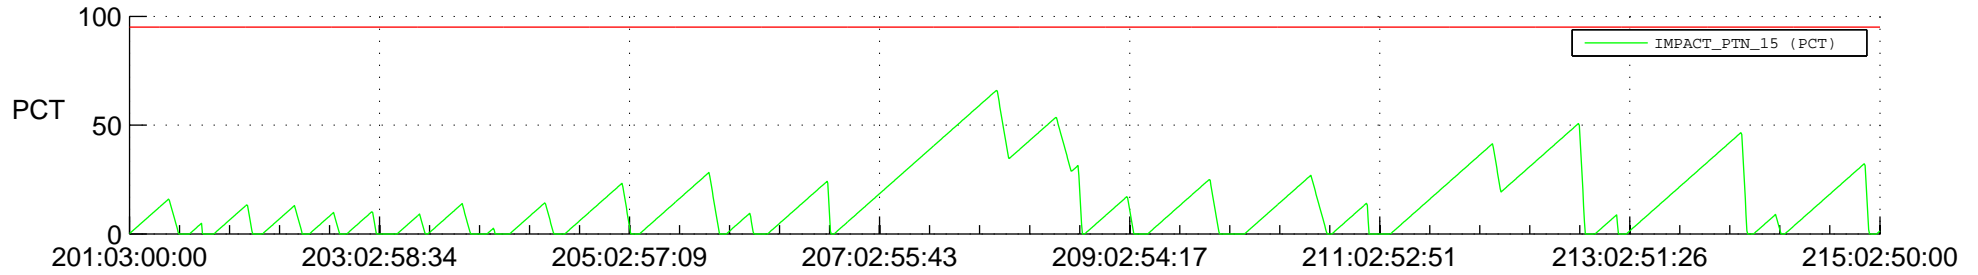

IMPACT_Percent_Full_Prediction