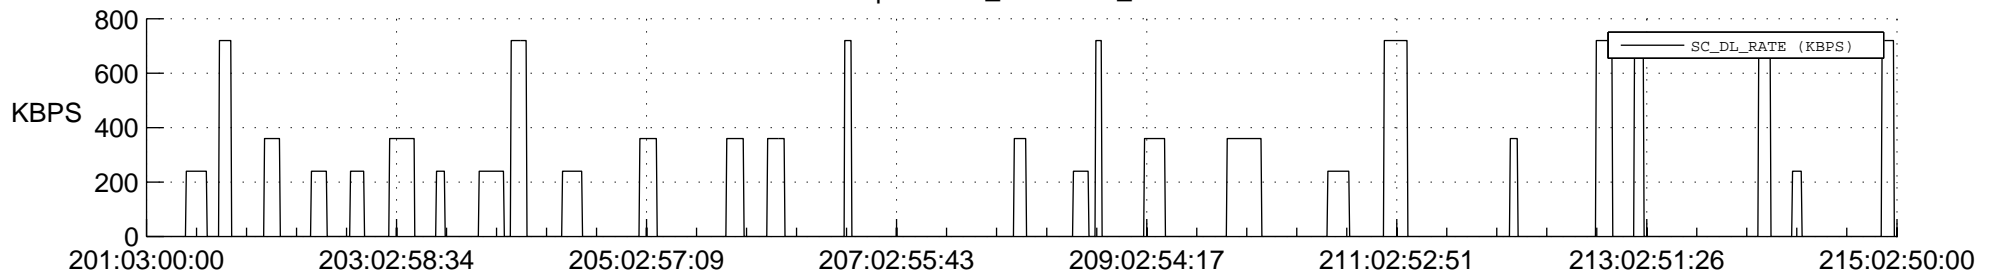

## Spacecraft\_DownLink\_Rate

Ground Time (2018:201:03:00:00.000 -2018:215:02:50:00.000)