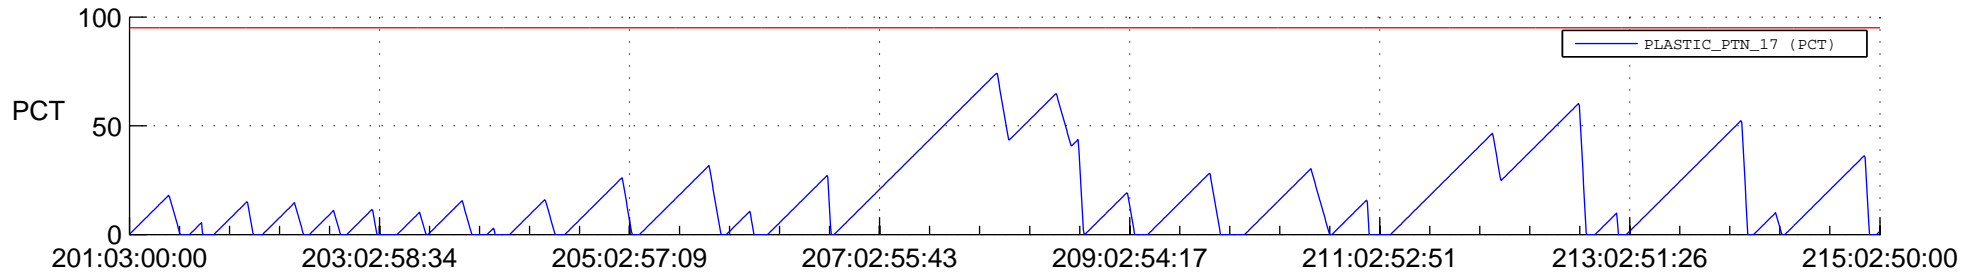

## SWAVES\_Percent\_Full\_Prediction

## Spacecraft\_DownLink\_Rate

Ground Time (2018:201:03:00:00.000 -2018:215:02:50:00.000)