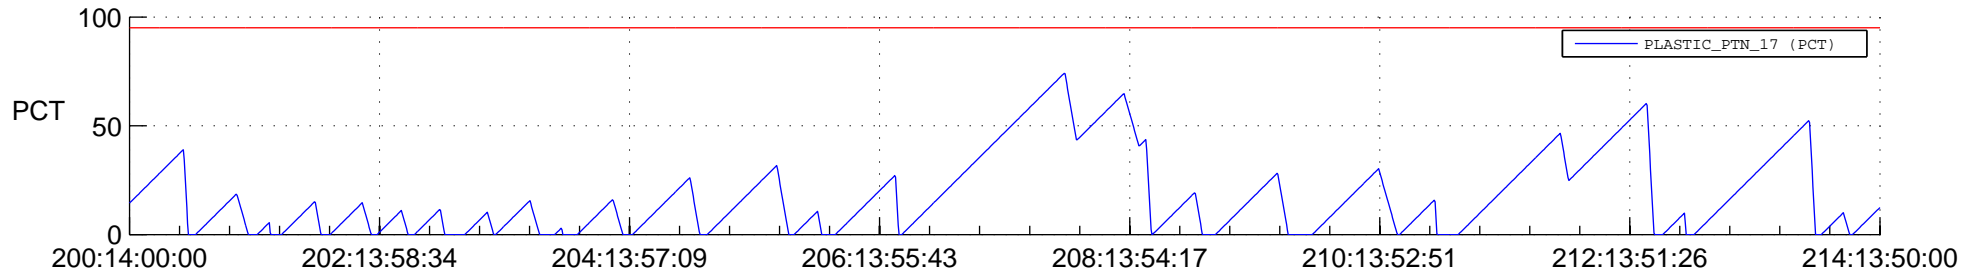

STEREO AHEAD SSR PCT Full Prediction

SWAVES_Percent_Full_Prediction

IMPACT_Percent_Full_Prediction

PLASTIC_Percent_Full_Prediction

Spacecraft_DownLink_Rate