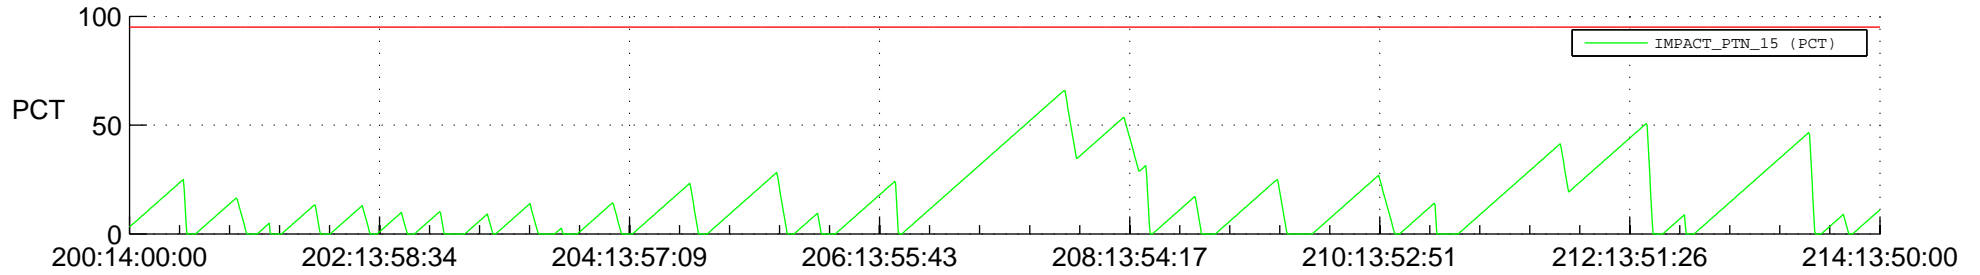

STEREO AHEAD SSR PCT Full Prediction

SWAVES_Percent_Full_Prediction

IMPACT_Percent_Full_Prediction

PLASTIC_Percent_Full_Prediction

Spacecraft_DownLink_Rate