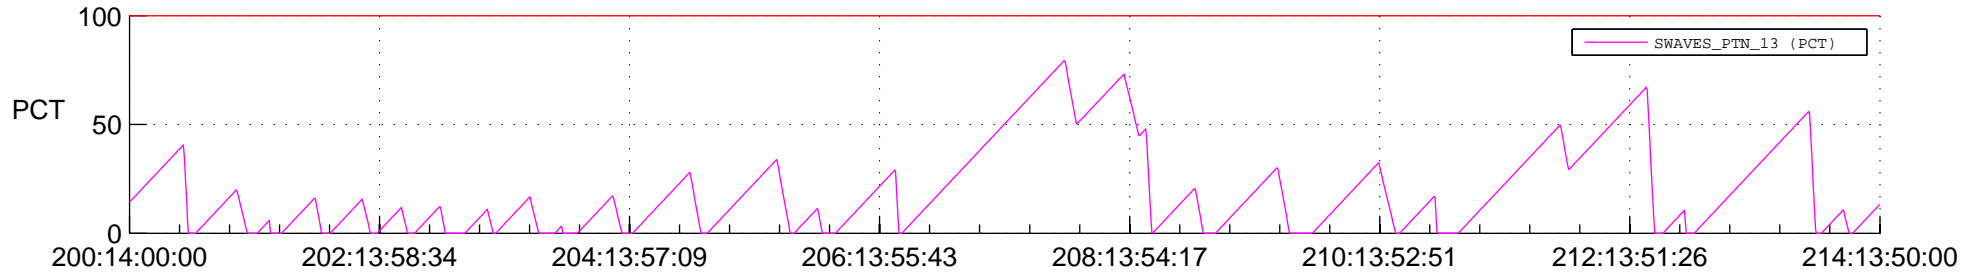

STEREO AHEAD SSR PCT Full Prediction

SWAVES_Percent_Full_Prediction

IMPACT_Percent_Full_Prediction

PLASTIC_Percent_Full_Prediction

Spacecraft_DownLink_Rate