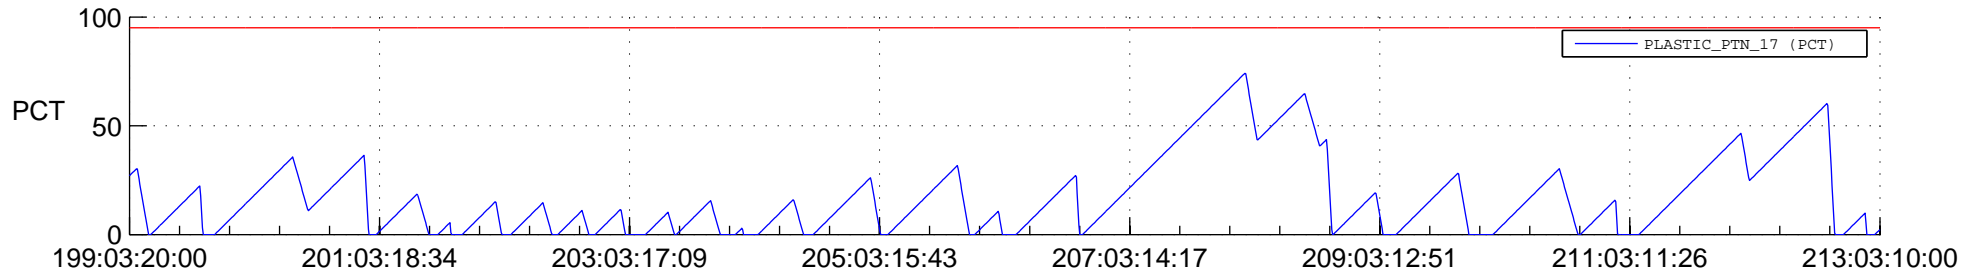

PLASTIC_Percent_Full_Prediction