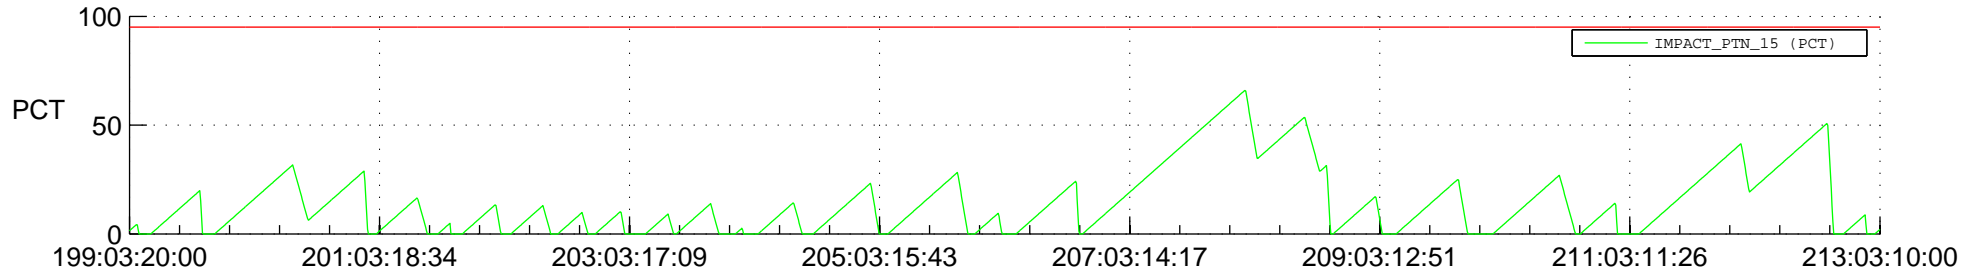

IMPACT_Percent_Full_Prediction