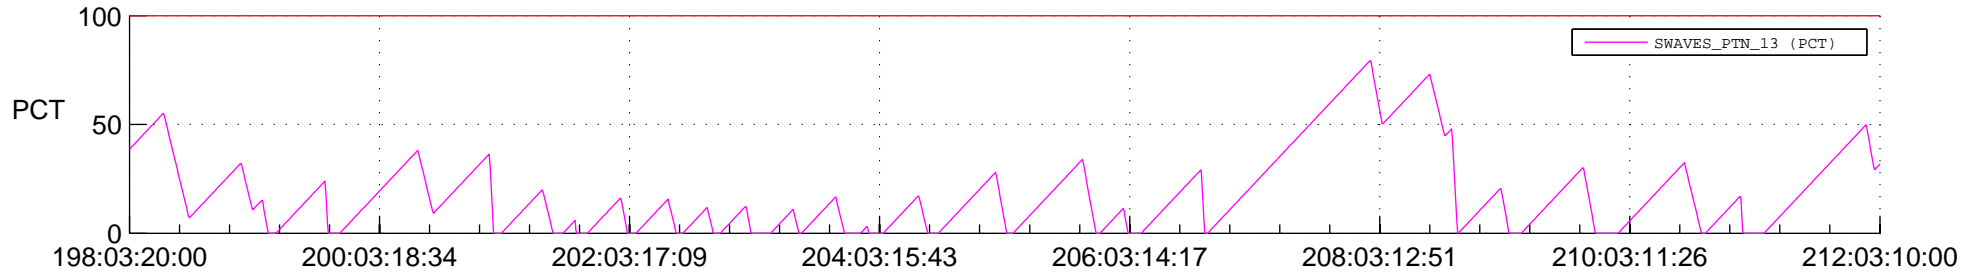

STEREO AHEAD SSR PCT Full Prediction

SWAVES_Percent_Full_Prediction

IMPACT_Percent_Full_Prediction

PLASTIC_Percent_Full_Prediction

Spacecraft_DownLink_Rate

Ground Time (2018:198:03:20:00.000 -2018:212:03:10:00.000)