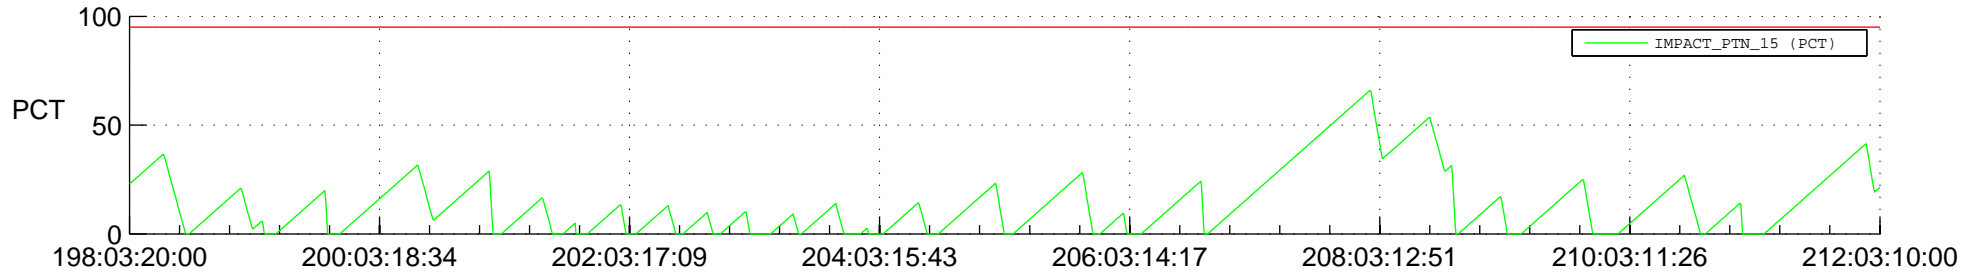

STEREO AHEAD SSR PCT Full Prediction

SWAVES_Percent_Full_Prediction

IMPACT_Percent_Full_Prediction

PLASTIC_Percent_Full_Prediction

Spacecraft_DownLink_Rate

Ground Time (2018:198:03:20:00.000 -2018:212:03:10:00.000)