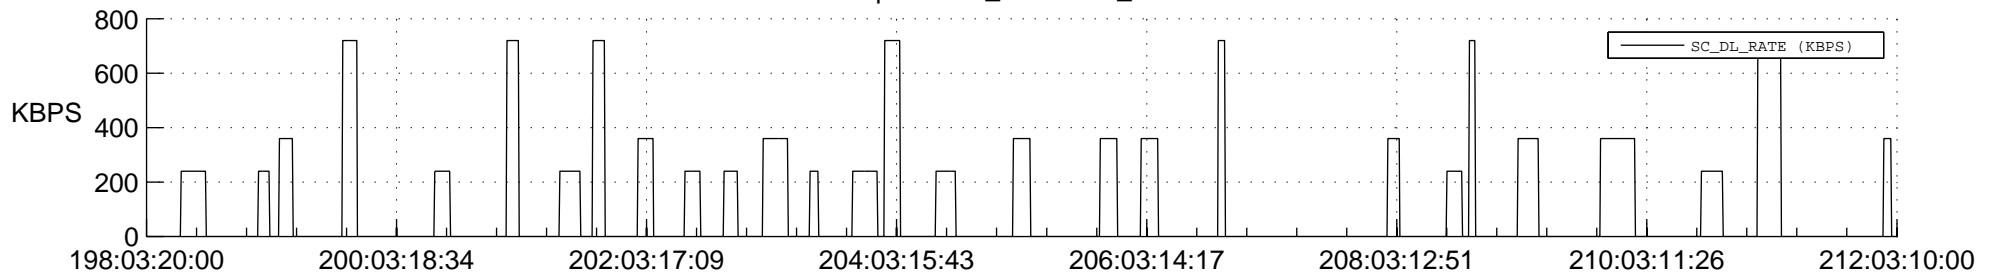

STEREO AHEAD SSR PCT Full Prediction

SWAVES_Percent_Full_Prediction

IMPACT_Percent_Full_Prediction

PLASTIC_Percent_Full_Prediction

Spacecraft_DownLink_Rate

Ground Time (2018:198:03:20:00.000 -2018:212:03:10:00.000)