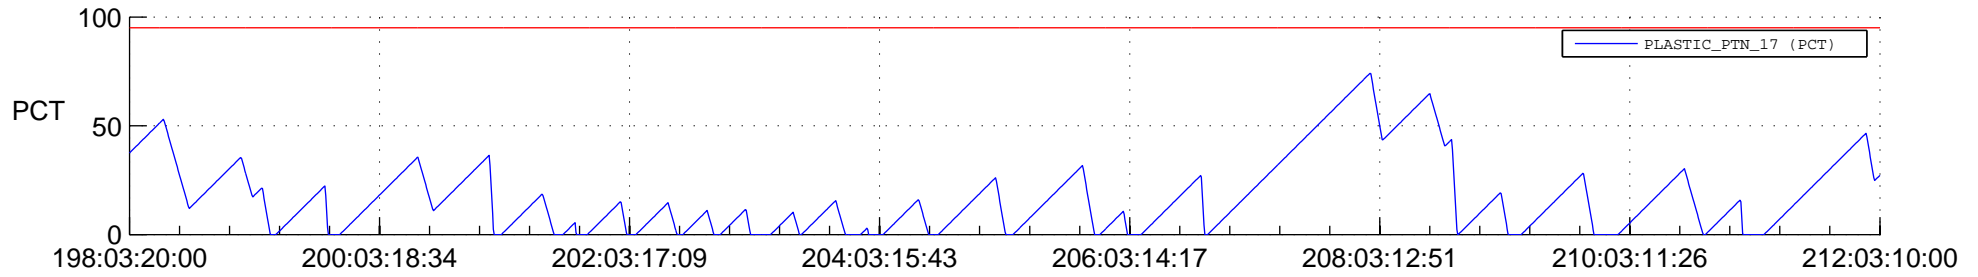

STEREO AHEAD SSR PCT Full Prediction

SWAVES_Percent_Full_Prediction

IMPACT_Percent_Full_Prediction

PLASTIC_Percent_Full_Prediction

Spacecraft_DownLink_Rate

Ground Time (2018:198:03:20:00.000 -2018:212:03:10:00.000)