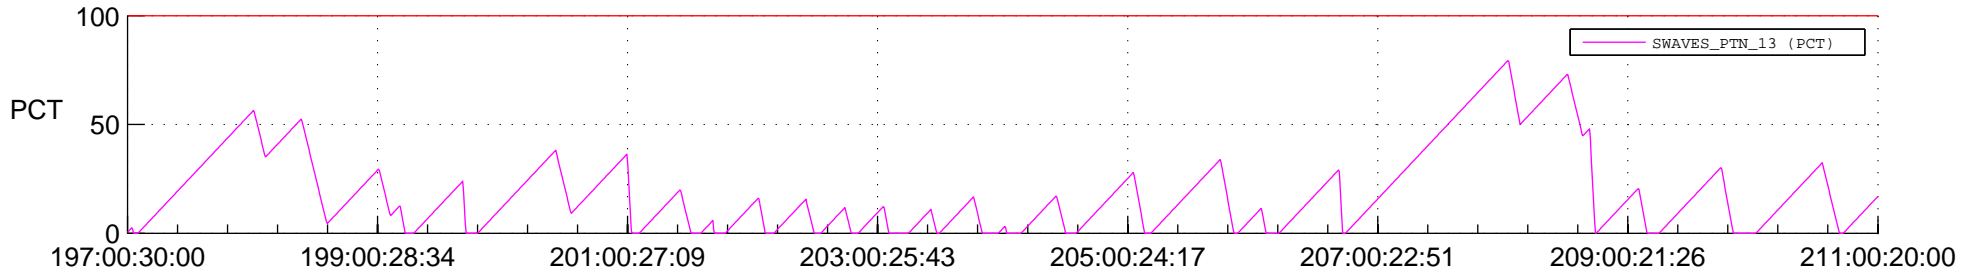

STEREO AHEAD SSR PCT Full Prediction

SWAVES_Percent_Full_Prediction

IMPACT_Percent_Full_Prediction

PLASTIC_Percent_Full_Prediction

Spacecraft_DownLink_Rate

Ground Time (2018:197:00:30:00.000 -2018:211:00:20:00.000)