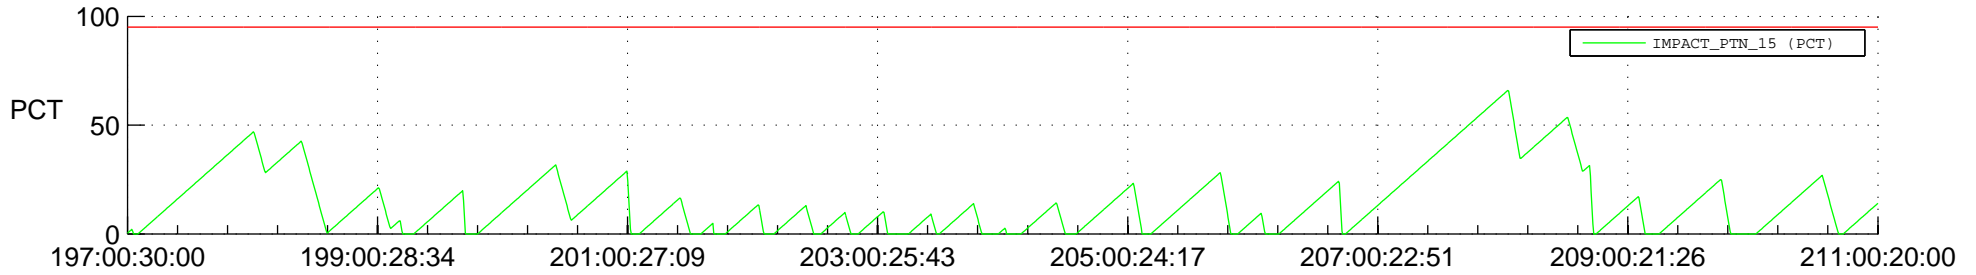

STEREO AHEAD SSR PCT Full Prediction

SWAVES_Percent_Full_Prediction

IMPACT_Percent_Full_Prediction

PLASTIC_Percent_Full_Prediction

Spacecraft_DownLink_Rate

Ground Time (2018:197:00:30:00.000 -2018:211:00:20:00.000)