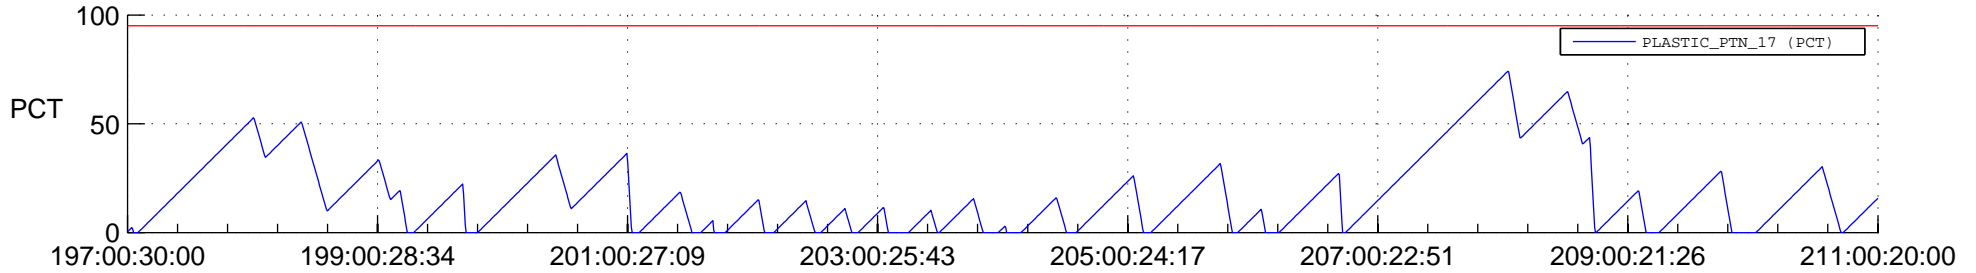

STEREO AHEAD SSR PCT Full Prediction

SWAVES_Percent_Full_Prediction

IMPACT_Percent_Full_Prediction

PLASTIC_Percent_Full_Prediction

Spacecraft_DownLink_Rate

Ground Time (2018:197:00:30:00.000 -2018:211:00:20:00.000)