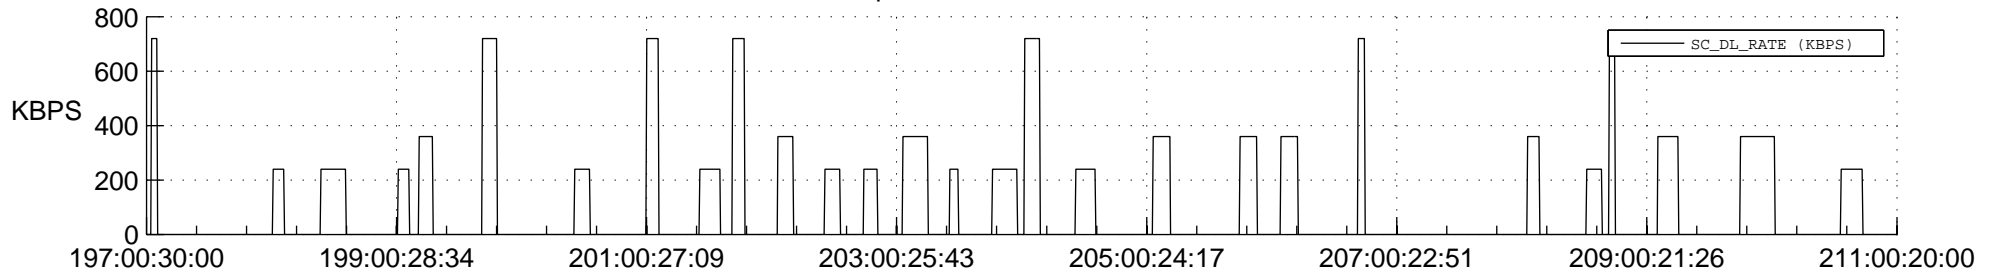

STEREO AHEAD SSR PCT Full Prediction

SWAVES_Percent_Full_Prediction

IMPACT_Percent_Full_Prediction

PLASTIC_Percent_Full_Prediction

Spacecraft_DownLink_Rate

Ground Time (2018:197:00:30:00.000 -2018:211:00:20:00.000)