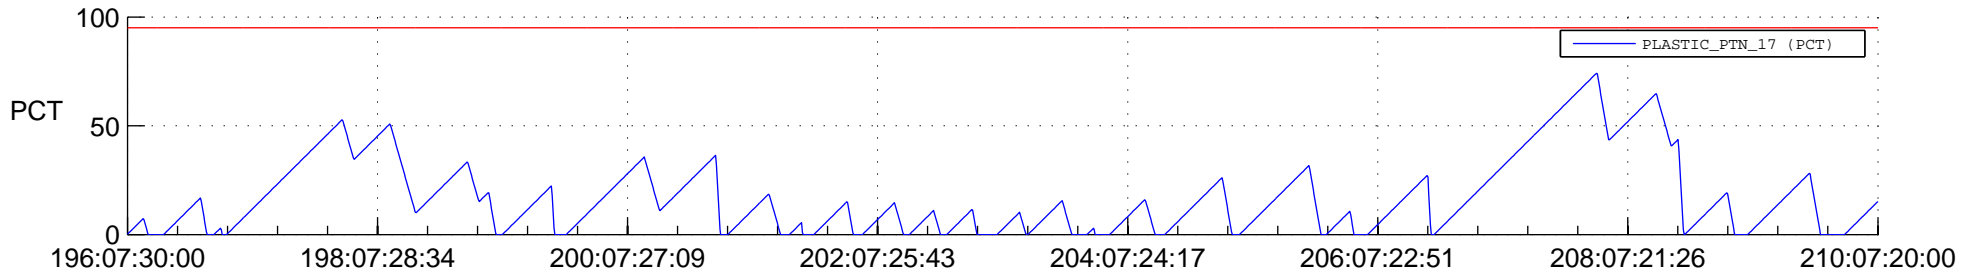

STEREO AHEAD SSR PCT Full Prediction

SWAVES_Percent_Full_Prediction

IMPACT_Percent_Full_Prediction

PLASTIC_Percent_Full_Prediction

Spacecraft_DownLink_Rate

Ground Time (2018:196:07:30:00.000 -2018:210:07:20:00.000)