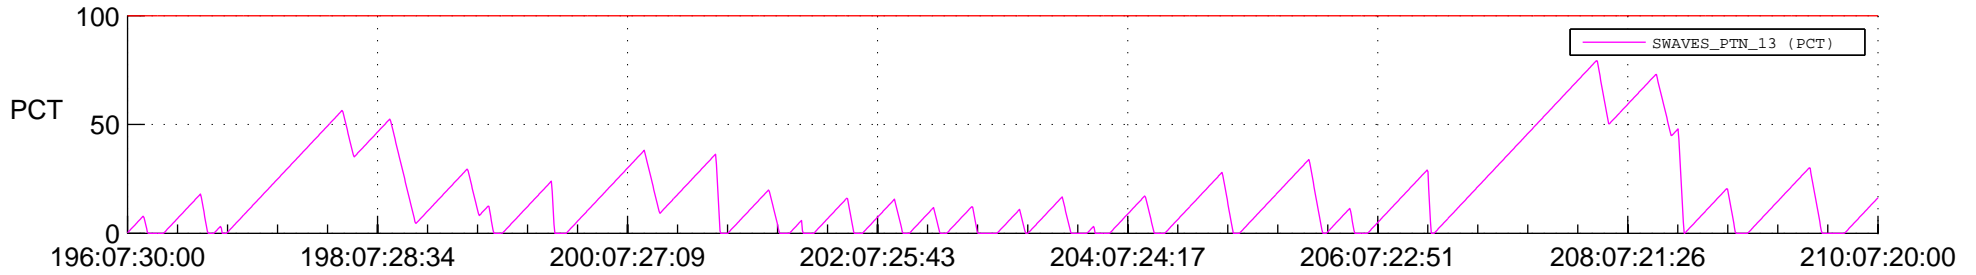

STEREO AHEAD SSR PCT Full Prediction

SWAVES_Percent_Full_Prediction

IMPACT_Percent_Full_Prediction

PLASTIC_Percent_Full_Prediction

Spacecraft_DownLink_Rate

Ground Time (2018:196:07:30:00.000 -2018:210:07:20:00.000)