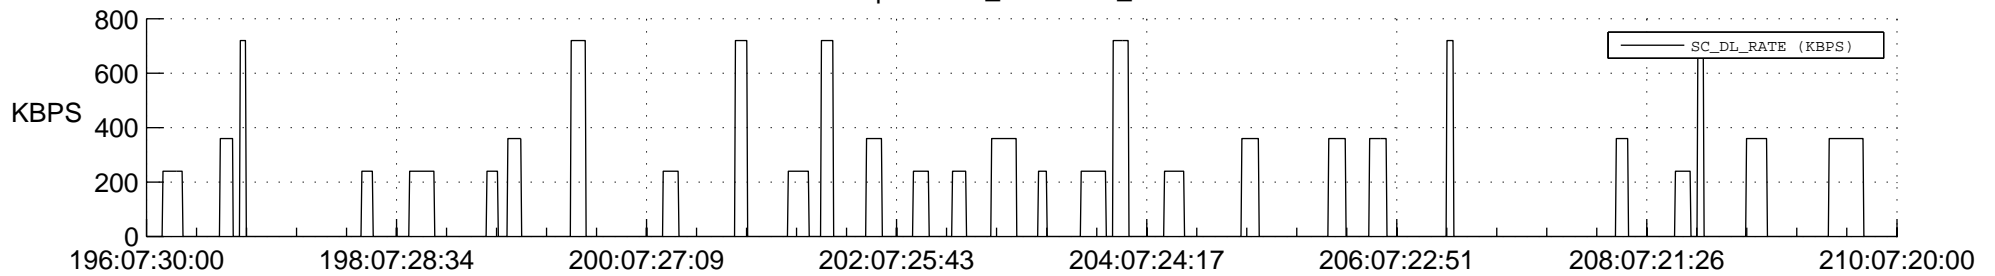

STEREO AHEAD SSR PCT Full Prediction

SWAVES_Percent_Full_Prediction

IMPACT_Percent_Full_Prediction

PLASTIC_Percent_Full_Prediction

Spacecraft_DownLink_Rate

Ground Time (2018:196:07:30:00.000 -2018:210:07:20:00.000)