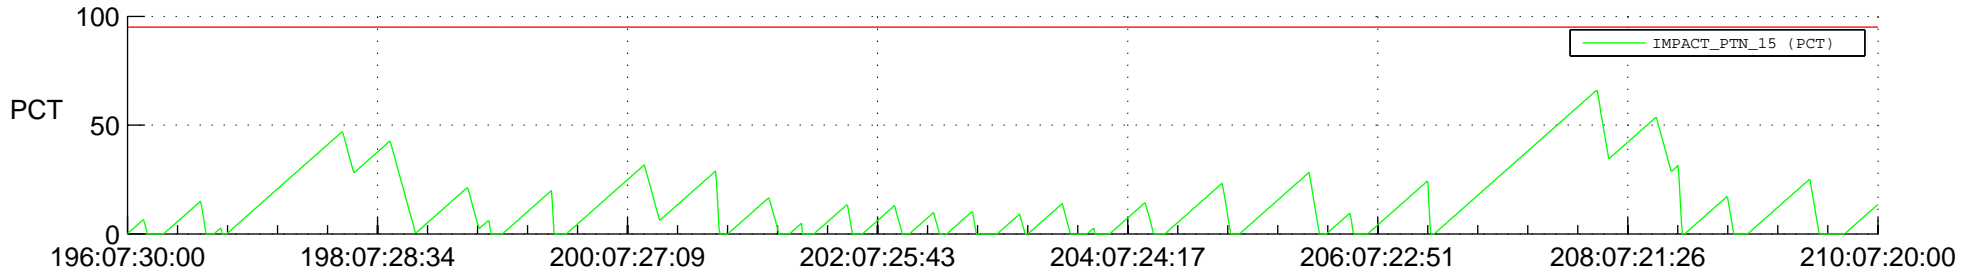

STEREO AHEAD SSR PCT Full Prediction

SWAVES_Percent_Full_Prediction

IMPACT_Percent_Full_Prediction

PLASTIC_Percent_Full_Prediction

Spacecraft_DownLink_Rate

Ground Time (2018:196:07:30:00.000 -2018:210:07:20:00.000)