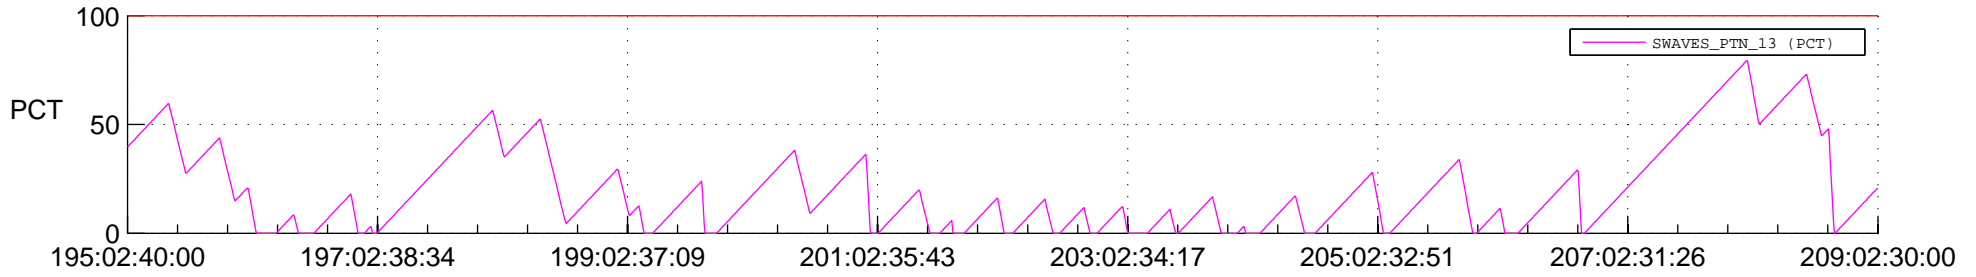

STEREO AHEAD SSR PCT Full Prediction

SWAVES_Percent_Full_Prediction

IMPACT_Percent_Full_Prediction

PLASTIC_Percent_Full_Prediction

Spacecraft_DownLink_Rate

Ground Time (2018:195:02:40:00.000 -2018:209:02:30:00.000)