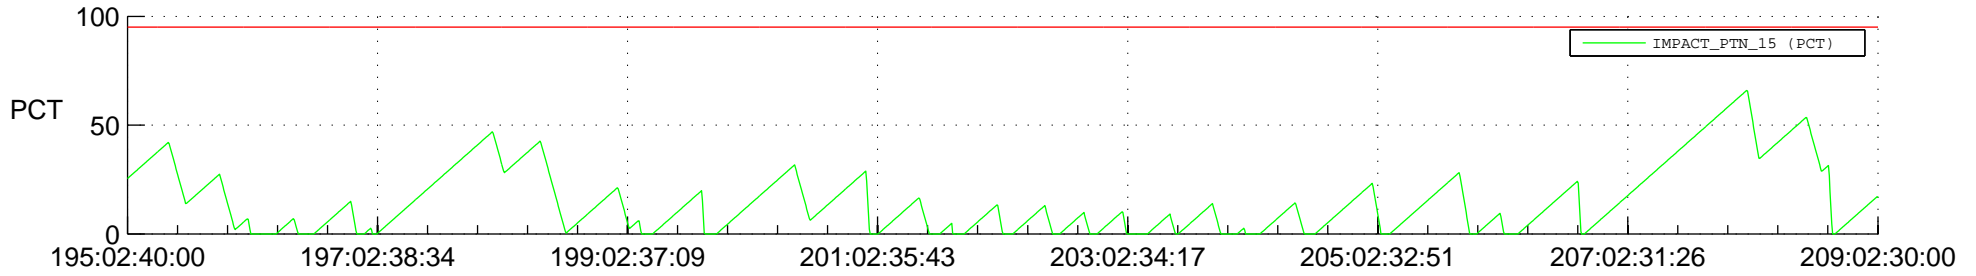

STEREO AHEAD SSR PCT Full Prediction

SWAVES_Percent_Full_Prediction

IMPACT_Percent_Full_Prediction

PLASTIC_Percent_Full_Prediction

Spacecraft_DownLink_Rate

Ground Time (2018:195:02:40:00.000 -2018:209:02:30:00.000)