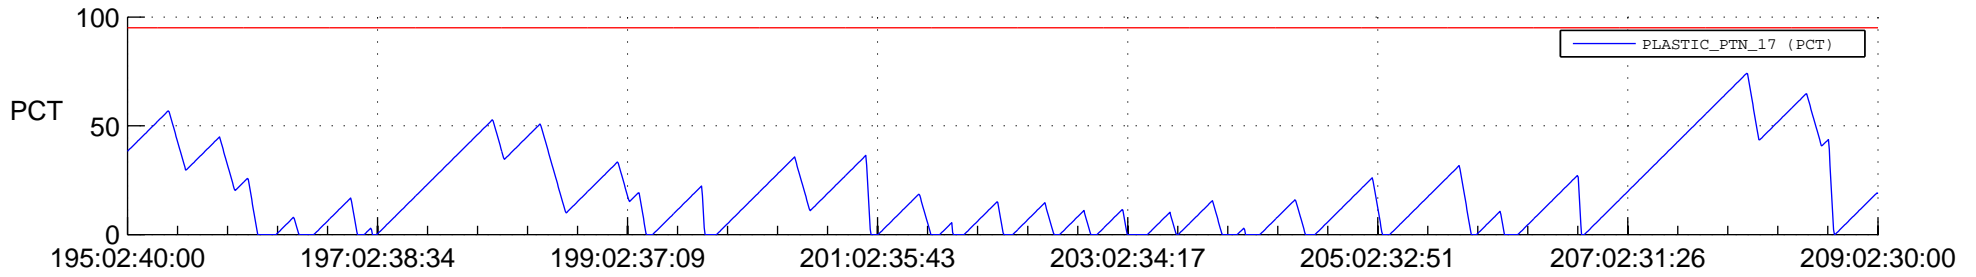

STEREO AHEAD SSR PCT Full Prediction

SWAVES_Percent_Full_Prediction

IMPACT_Percent_Full_Prediction

PLASTIC_Percent_Full_Prediction

Spacecraft_DownLink_Rate

Ground Time (2018:195:02:40:00.000 -2018:209:02:30:00.000)