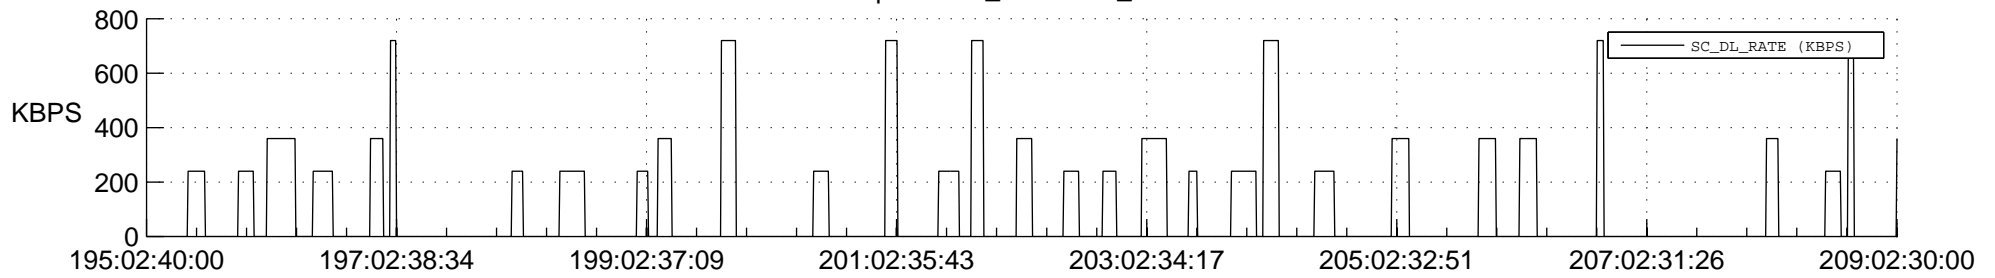

STEREO AHEAD SSR PCT Full Prediction

SWAVES_Percent_Full_Prediction

IMPACT_Percent_Full_Prediction

PLASTIC_Percent_Full_Prediction

Spacecraft_DownLink_Rate

Ground Time (2018:195:02:40:00.000 -2018:209:02:30:00.000)