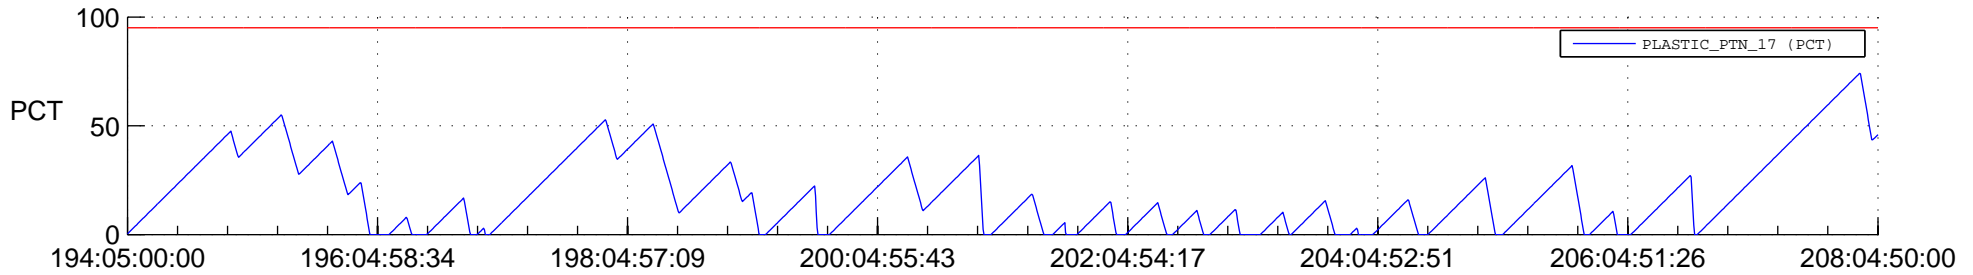

STEREO AHEAD SSR PCT Full Prediction

SWAVES_Percent_Full_Prediction

IMPACT_Percent_Full_Prediction

PLASTIC_Percent_Full_Prediction

Spacecraft_DownLink_Rate

Ground Time (2018:194:05:00:00.000 -2018:208:04:50:00.000)