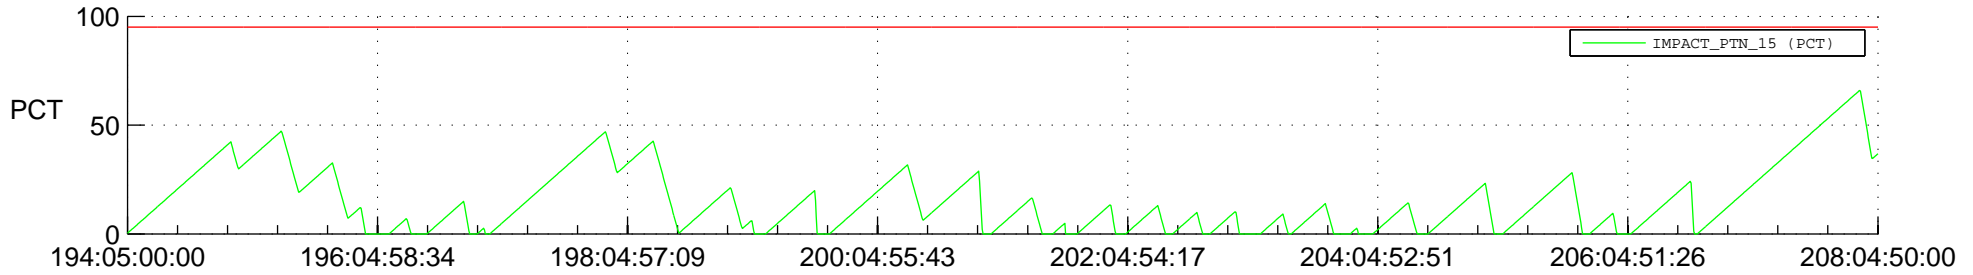

STEREO AHEAD SSR PCT Full Prediction

SWAVES_Percent_Full_Prediction

IMPACT_Percent_Full_Prediction

PLASTIC_Percent_Full_Prediction

Spacecraft_DownLink_Rate

Ground Time (2018:194:05:00:00.000 -2018:208:04:50:00.000)