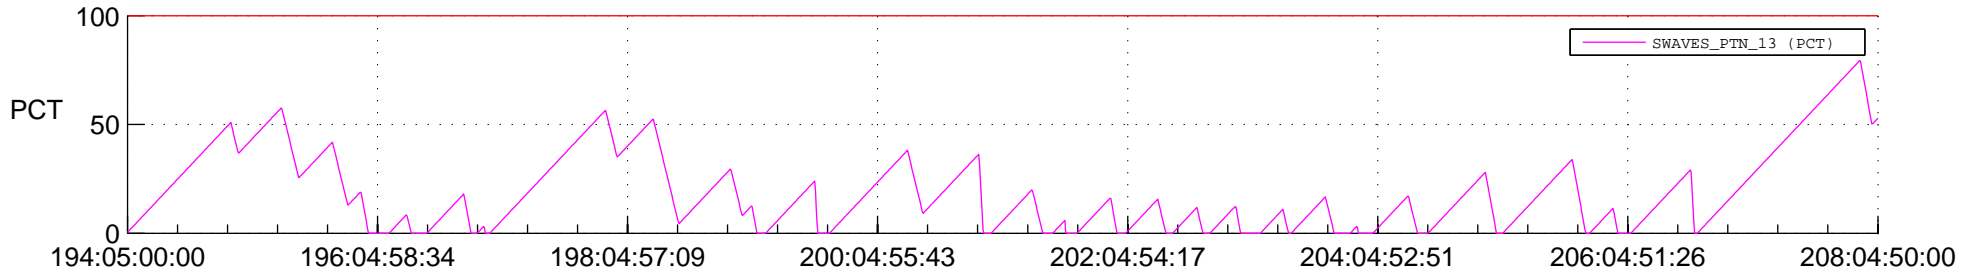

STEREO AHEAD SSR PCT Full Prediction

SWAVES_Percent_Full_Prediction

IMPACT_Percent_Full_Prediction

PLASTIC_Percent_Full_Prediction

Spacecraft_DownLink_Rate

Ground Time (2018:194:05:00:00.000 -2018:208:04:50:00.000)