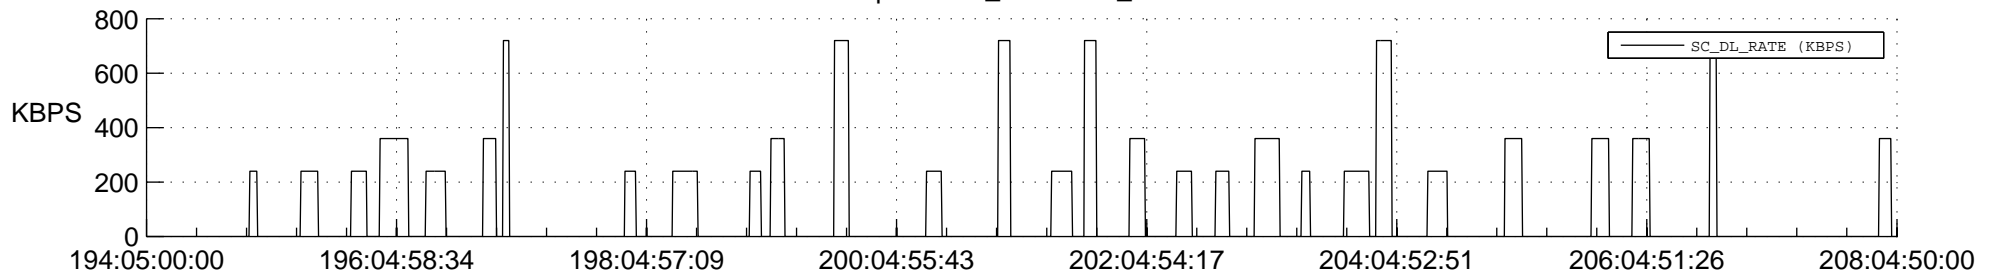

STEREO AHEAD SSR PCT Full Prediction

SWAVES_Percent_Full_Prediction

IMPACT_Percent_Full_Prediction

PLASTIC_Percent_Full_Prediction

Spacecraft_DownLink_Rate

Ground Time (2018:194:05:00:00.000 -2018:208:04:50:00.000)