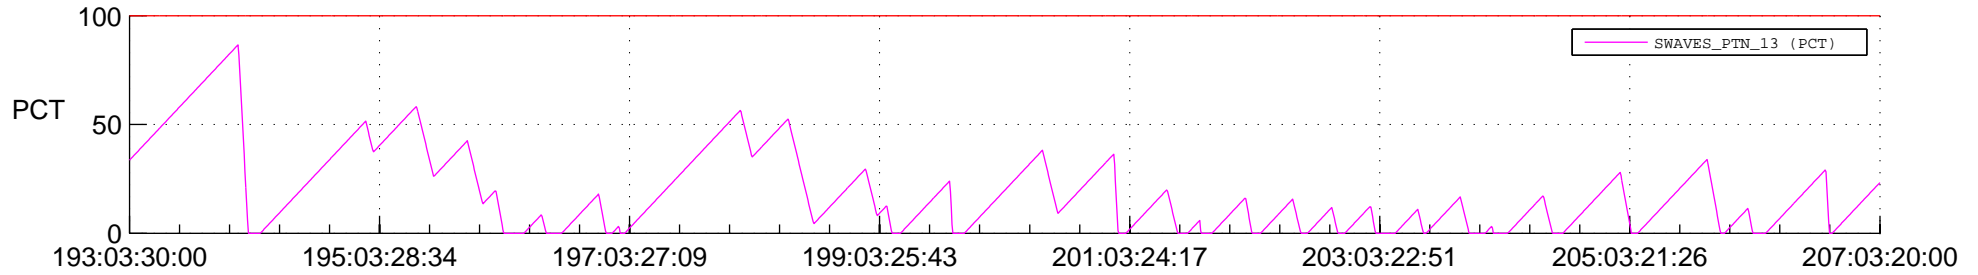

STEREO AHEAD SSR PCT Full Prediction

SWAVES_Percent_Full_Prediction

IMPACT_Percent_Full_Prediction

PLASTIC_Percent_Full_Prediction

Spacecraft_DownLink_Rate

Ground Time (2018:193:03:30:00.000 -2018:207:03:20:00.000)