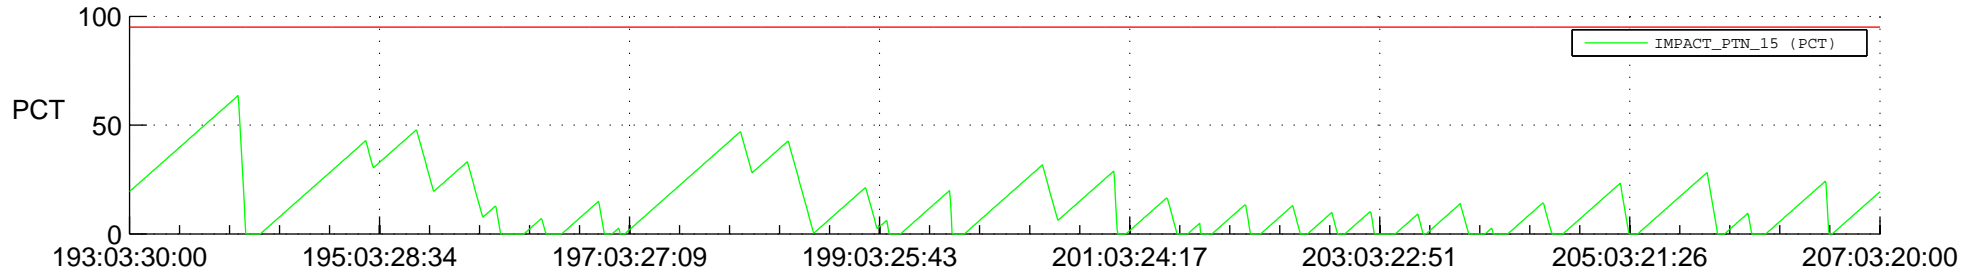

STEREO AHEAD SSR PCT Full Prediction

SWAVES_Percent_Full_Prediction

IMPACT_Percent_Full_Prediction

PLASTIC_Percent_Full_Prediction

Spacecraft_DownLink_Rate

Ground Time (2018:193:03:30:00.000 -2018:207:03:20:00.000)