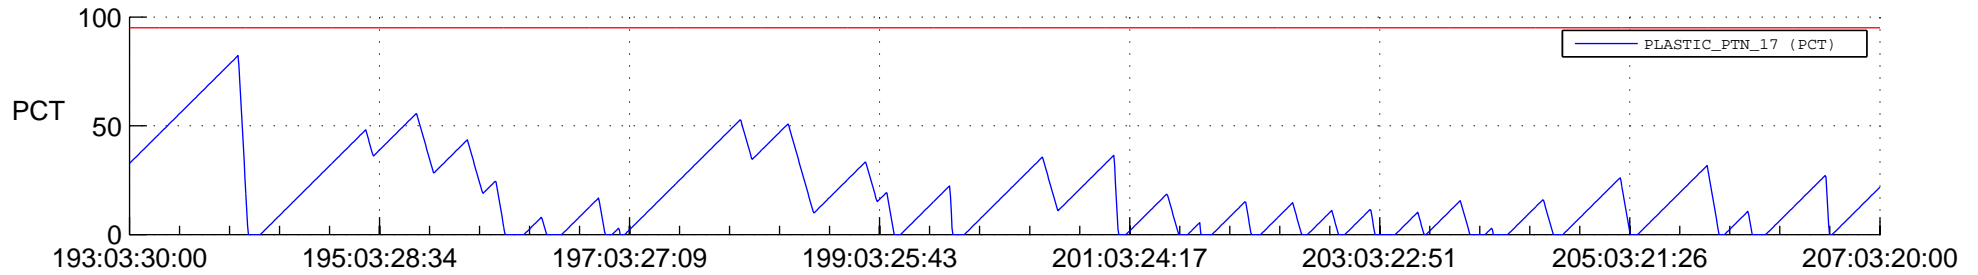

STEREO AHEAD SSR PCT Full Prediction

SWAVES_Percent_Full_Prediction

IMPACT_Percent_Full_Prediction

PLASTIC_Percent_Full_Prediction

Spacecraft_DownLink_Rate

Ground Time (2018:193:03:30:00.000 -2018:207:03:20:00.000)