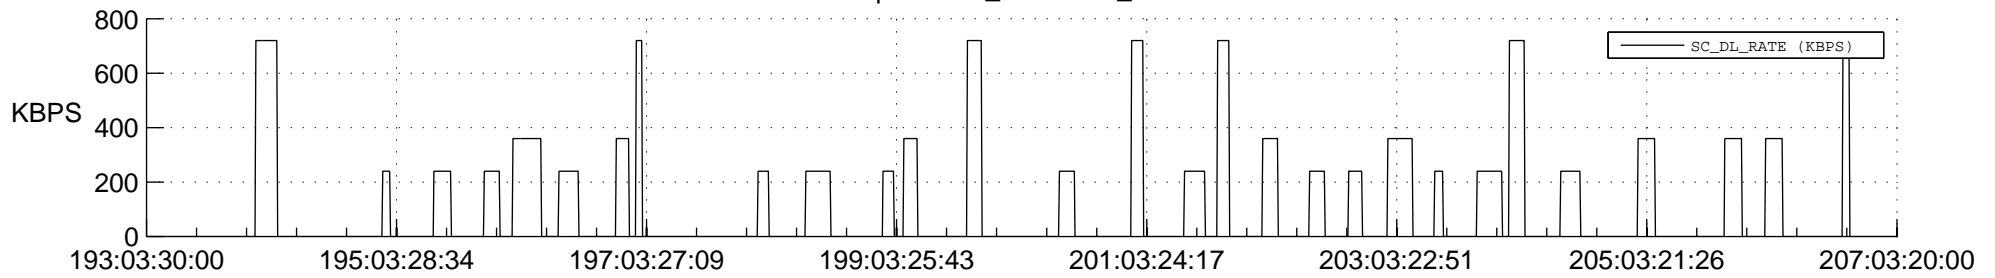

STEREO AHEAD SSR PCT Full Prediction

SWAVES_Percent_Full_Prediction

IMPACT_Percent_Full_Prediction

PLASTIC_Percent_Full_Prediction

Spacecraft_DownLink_Rate

Ground Time (2018:193:03:30:00.000 -2018:207:03:20:00.000)