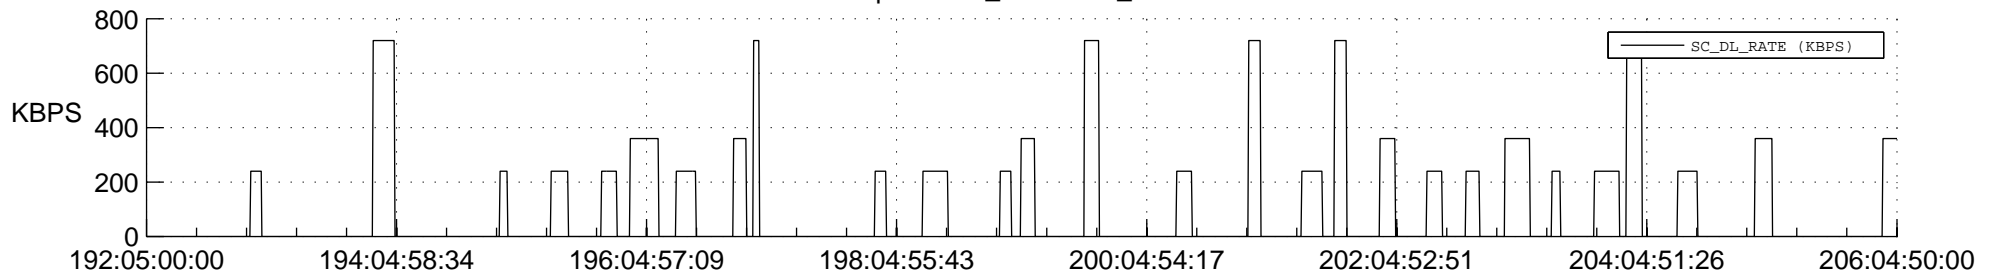

## Spacecraft\_DownLink\_Rate

Ground Time (2018:192:05:00:00.000 -2018:206:04:50:00.000)