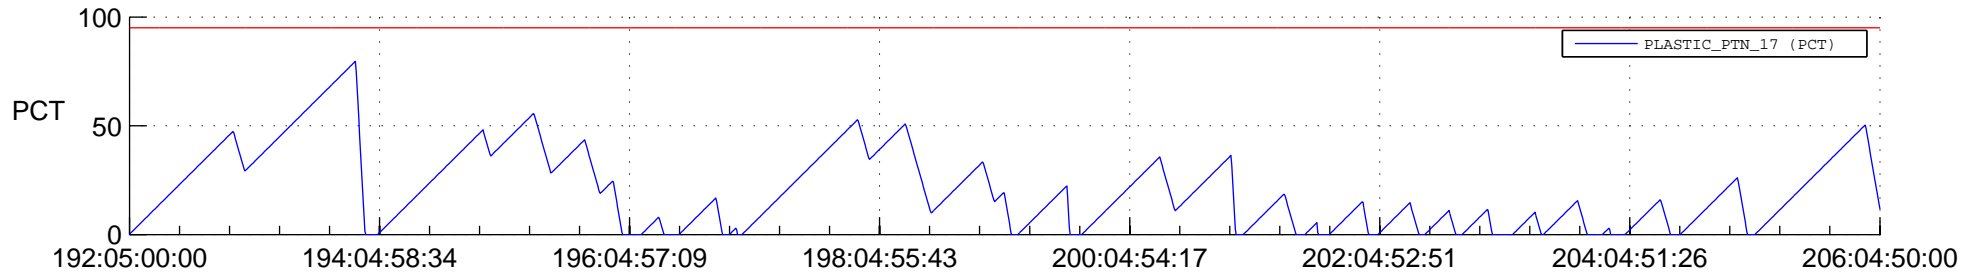

# STEREO AHEAD SSR PCT Full Prediction

## SWAVES\_Percent\_Full\_Prediction

## Spacecraft\_DownLink\_Rate

Ground Time (2018:192:05:00:00.000 -2018:206:04:50:00.000)