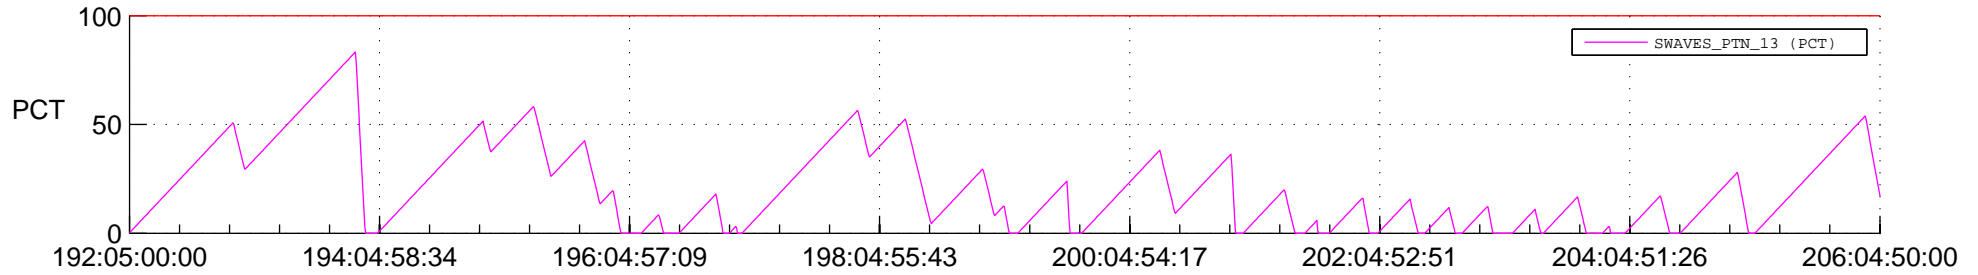

# STEREO AHEAD SSR PCT Full Prediction

## SWAVES\_Percent\_Full\_Prediction

## Spacecraft\_DownLink\_Rate

Ground Time (2018:192:05:00:00.000 -2018:206:04:50:00.000)