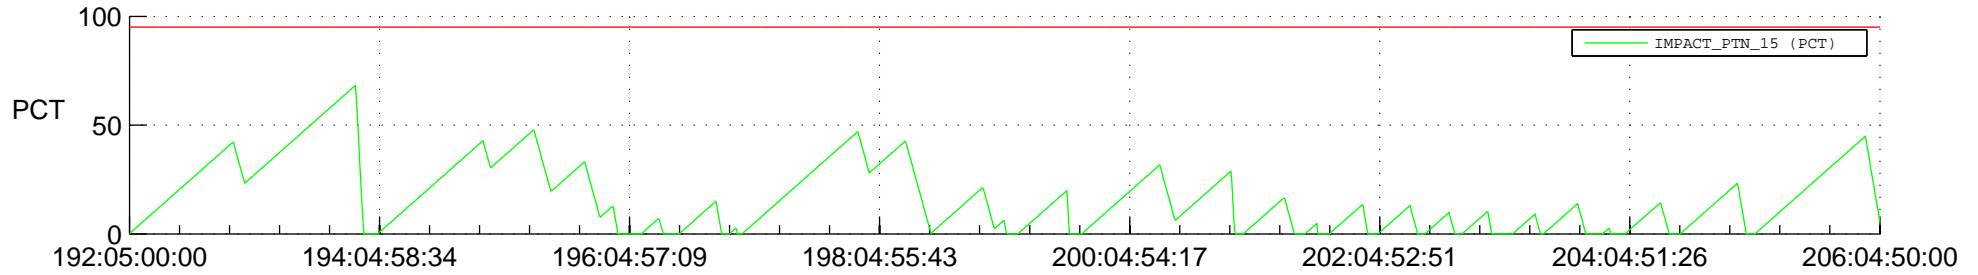

IMPACT_Percent_Full_Prediction