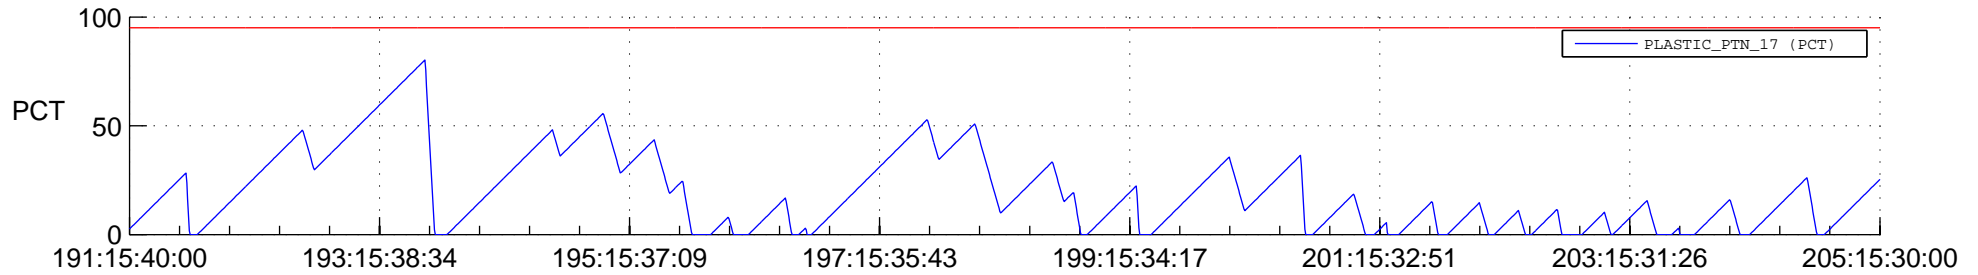

STEREO AHEAD SSR PCT Full Prediction

SWAVES_Percent_Full_Prediction

IMPACT_Percent_Full_Prediction

PLASTIC_Percent_Full_Prediction

Spacecraft_DownLink_Rate

Ground Time (2018:191:15:40:00.000 -2018:205:15:30:00.000)