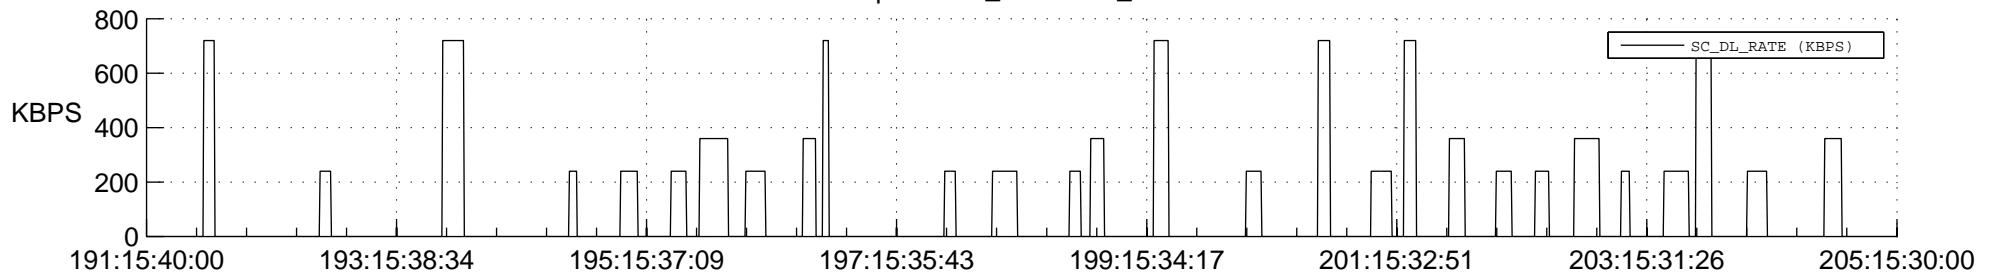

STEREO AHEAD SSR PCT Full Prediction

SWAVES_Percent_Full_Prediction

IMPACT_Percent_Full_Prediction

PLASTIC_Percent_Full_Prediction

Spacecraft_DownLink_Rate

Ground Time (2018:191:15:40:00.000 -2018:205:15:30:00.000)