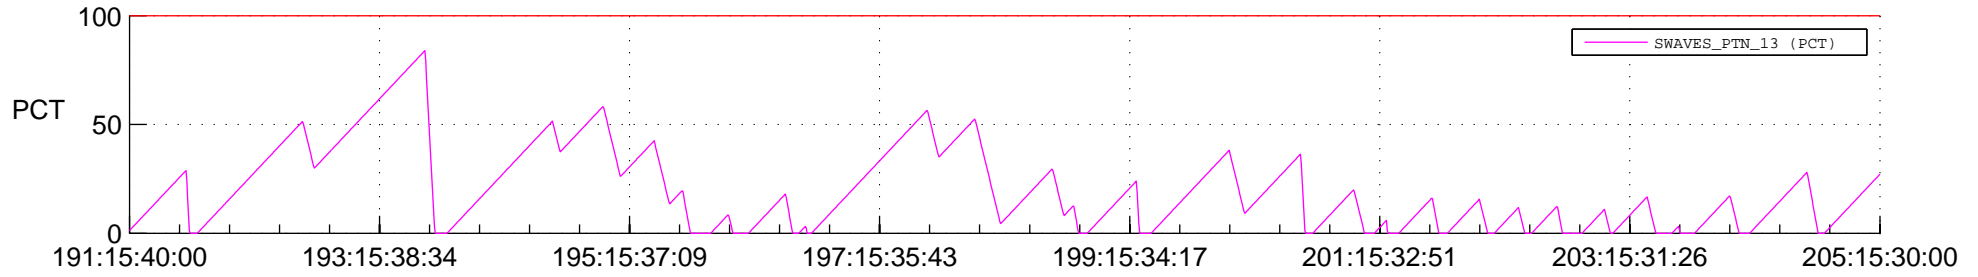

STEREO AHEAD SSR PCT Full Prediction

SWAVES_Percent_Full_Prediction

IMPACT_Percent_Full_Prediction

PLASTIC_Percent_Full_Prediction

Spacecraft_DownLink_Rate

Ground Time (2018:191:15:40:00.000 -2018:205:15:30:00.000)