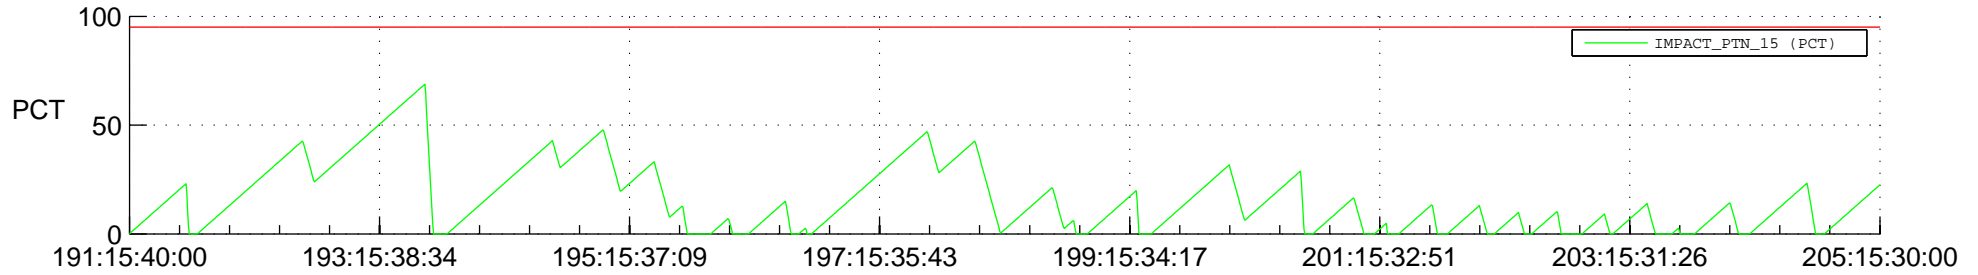

STEREO AHEAD SSR PCT Full Prediction

SWAVES_Percent_Full_Prediction

IMPACT_Percent_Full_Prediction

PLASTIC_Percent_Full_Prediction

Spacecraft_DownLink_Rate

Ground Time (2018:191:15:40:00.000 -2018:205:15:30:00.000)