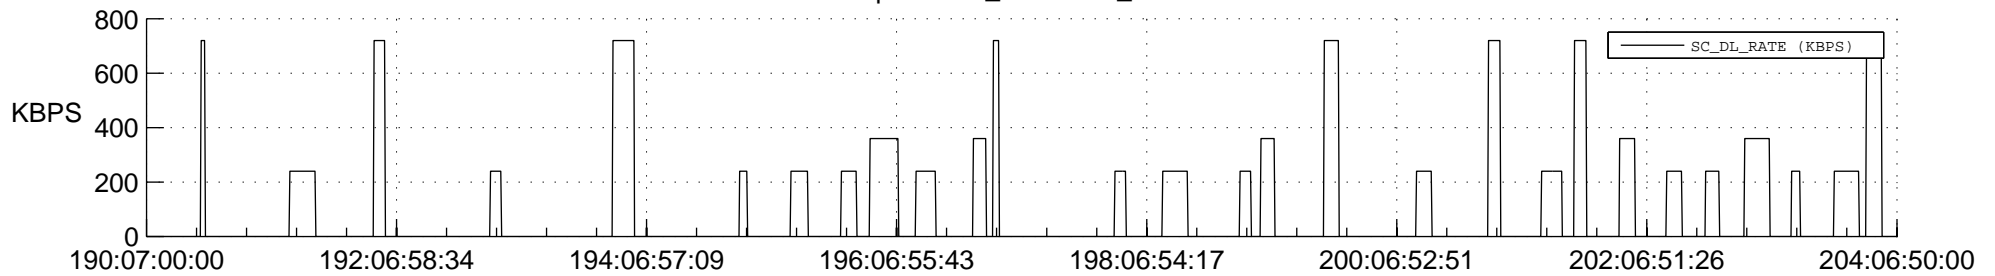

STEREO AHEAD SSR PCT Full Prediction

SWAVES_Percent_Full_Prediction

IMPACT_Percent_Full_Prediction

PLASTIC_Percent_Full_Prediction

Spacecraft_DownLink_Rate

Ground Time (2018:190:07:00:00.000 -2018:204:06:50:00.000)