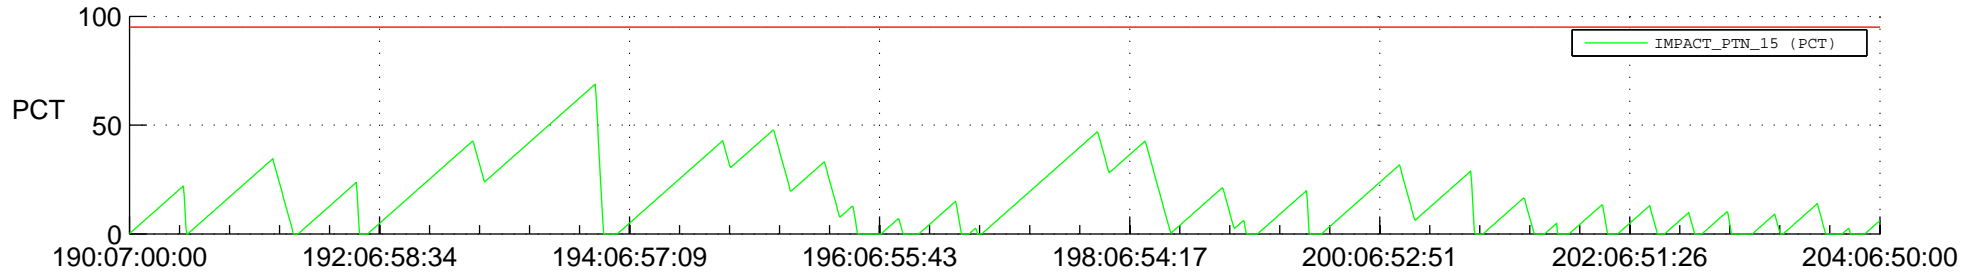

STEREO AHEAD SSR PCT Full Prediction

SWAVES_Percent_Full_Prediction

IMPACT_Percent_Full_Prediction

PLASTIC_Percent_Full_Prediction

Spacecraft_DownLink_Rate

Ground Time (2018:190:07:00:00.000 -2018:204:06:50:00.000)