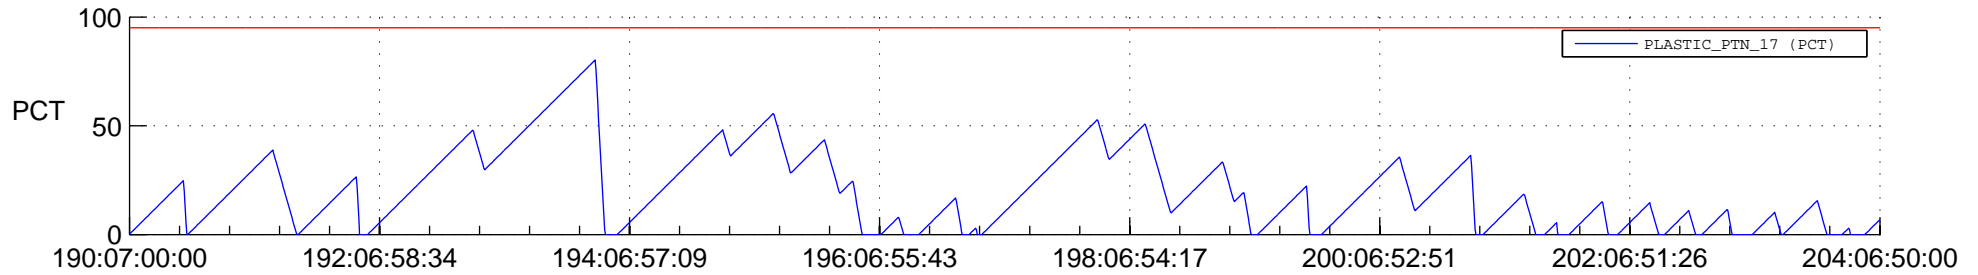

STEREO AHEAD SSR PCT Full Prediction

SWAVES_Percent_Full_Prediction

IMPACT_Percent_Full_Prediction

PLASTIC_Percent_Full_Prediction

Spacecraft_DownLink_Rate

Ground Time (2018:190:07:00:00.000 -2018:204:06:50:00.000)