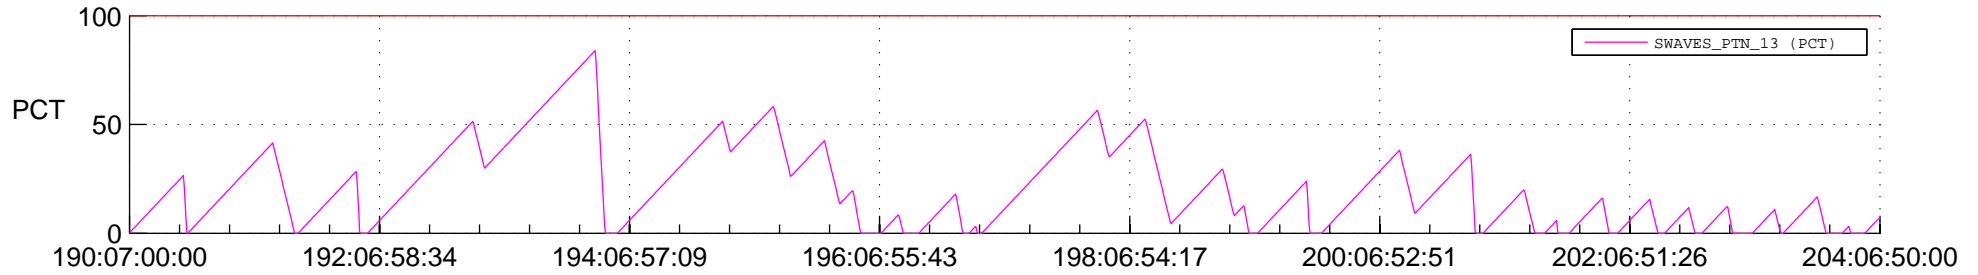

STEREO AHEAD SSR PCT Full Prediction

SWAVES_Percent_Full_Prediction

IMPACT_Percent_Full_Prediction

PLASTIC_Percent_Full_Prediction

Spacecraft_DownLink_Rate

Ground Time (2018:190:07:00:00.000 -2018:204:06:50:00.000)