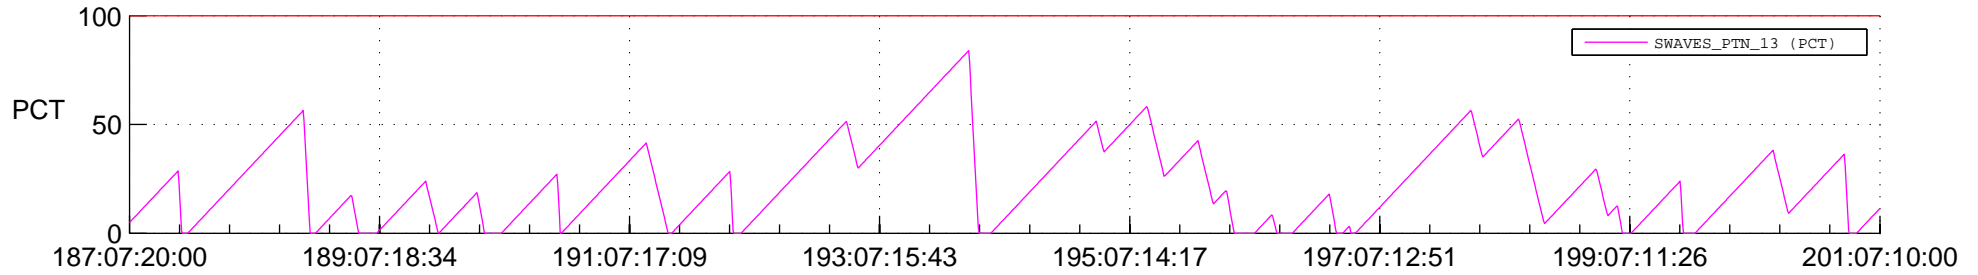

## SWAVES\_Percent\_Full\_Prediction

## Spacecraft\_DownLink\_Rate

Ground Time (2018:187:07:20:00.000 -2018:201:07:10:00.000)