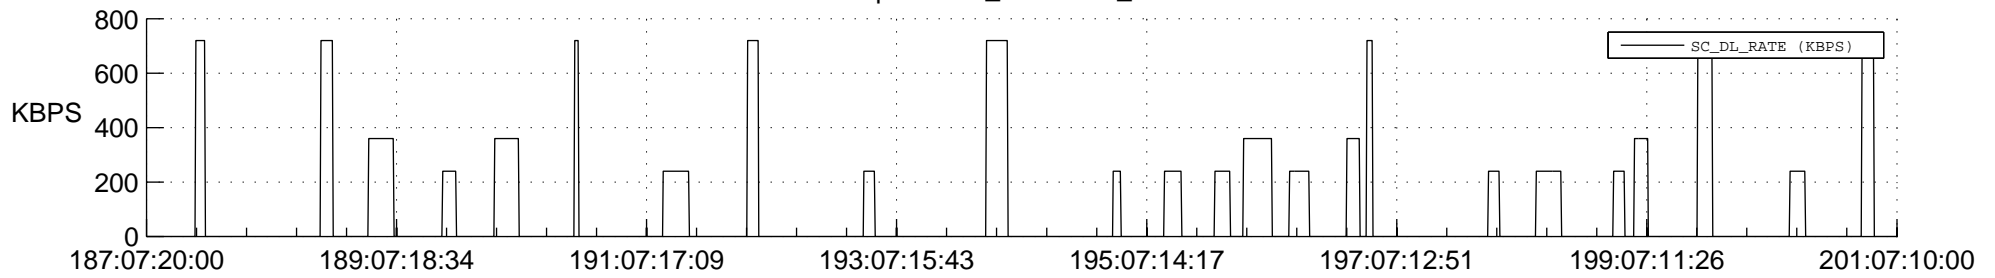

## Spacecraft\_DownLink\_Rate

Ground Time (2018:187:07:20:00.000 -2018:201:07:10:00.000)