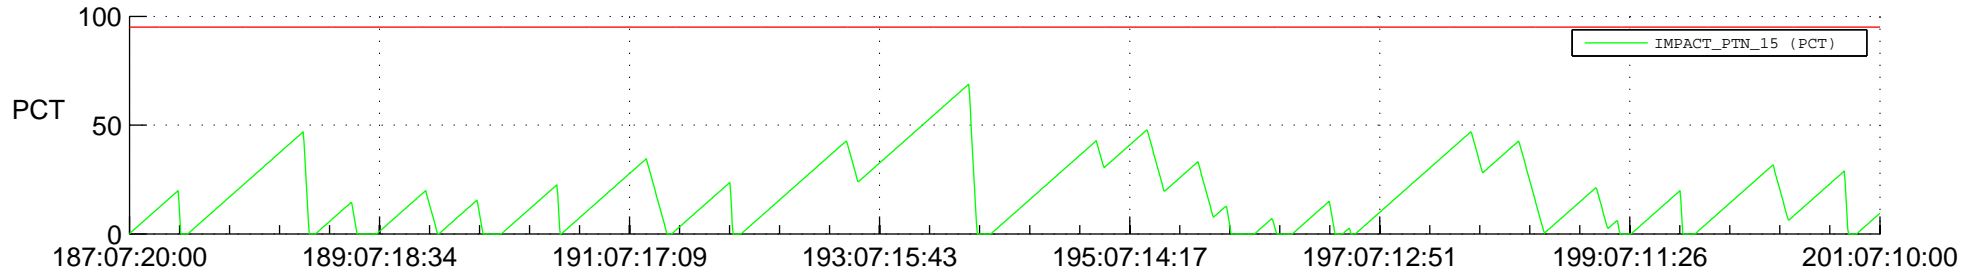

IMPACT_Percent_Full_Prediction