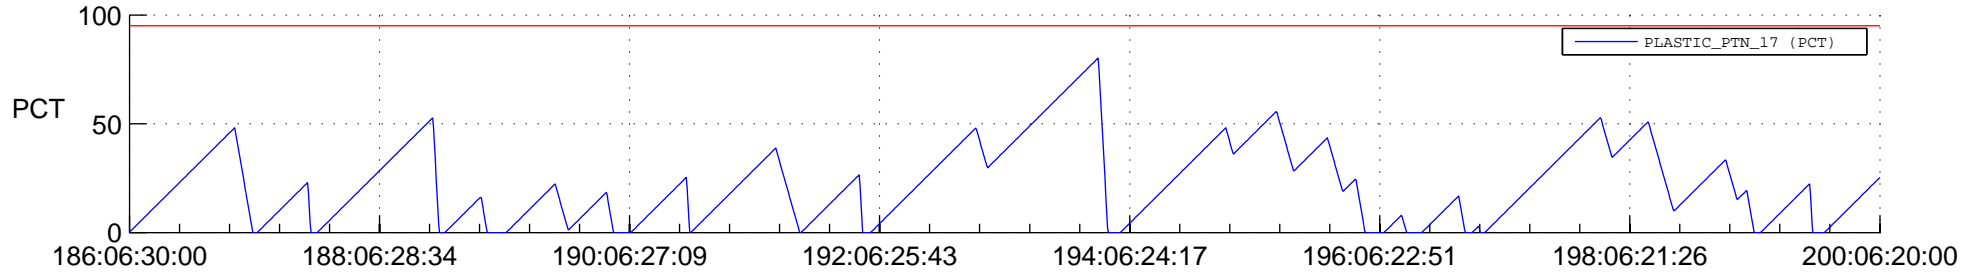

STEREO AHEAD SSR PCT Full Prediction

SWAVES_Percent_Full_Prediction

IMPACT_Percent_Full_Prediction

PLASTIC_Percent_Full_Prediction

Spacecraft_DownLink_Rate