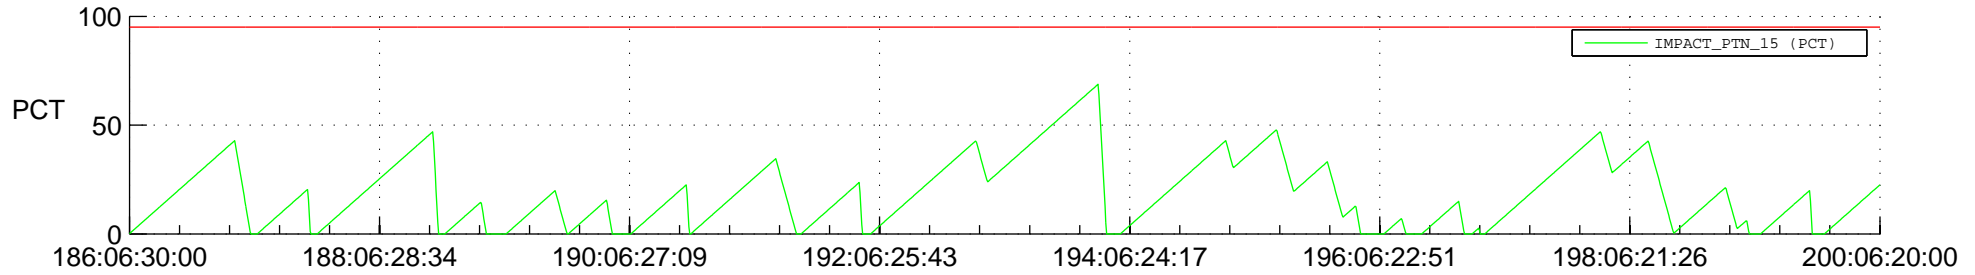

STEREO AHEAD SSR PCT Full Prediction

SWAVES_Percent_Full_Prediction

IMPACT_Percent_Full_Prediction

PLASTIC_Percent_Full_Prediction

Spacecraft_DownLink_Rate