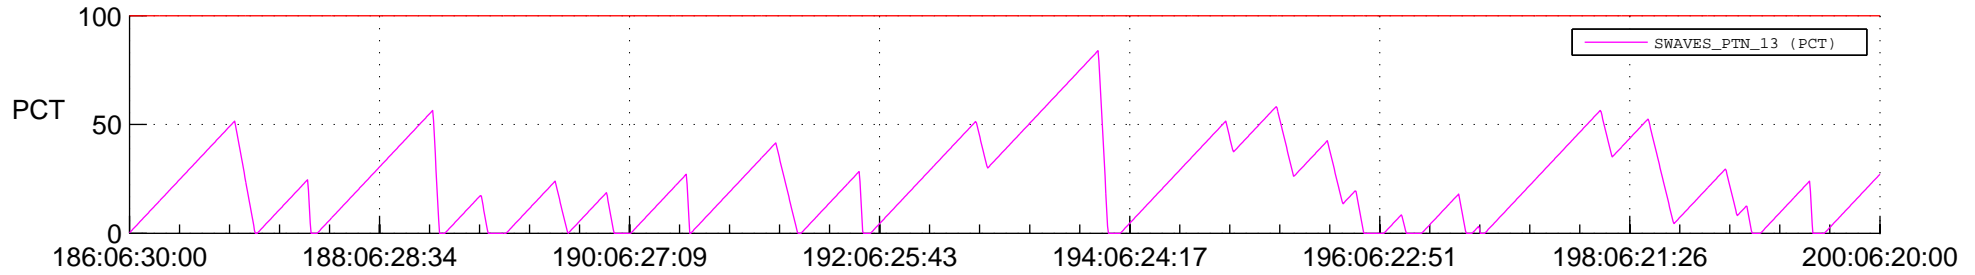

STEREO AHEAD SSR PCT Full Prediction

SWAVES_Percent_Full_Prediction

IMPACT_Percent_Full_Prediction

PLASTIC_Percent_Full_Prediction

Spacecraft_DownLink_Rate