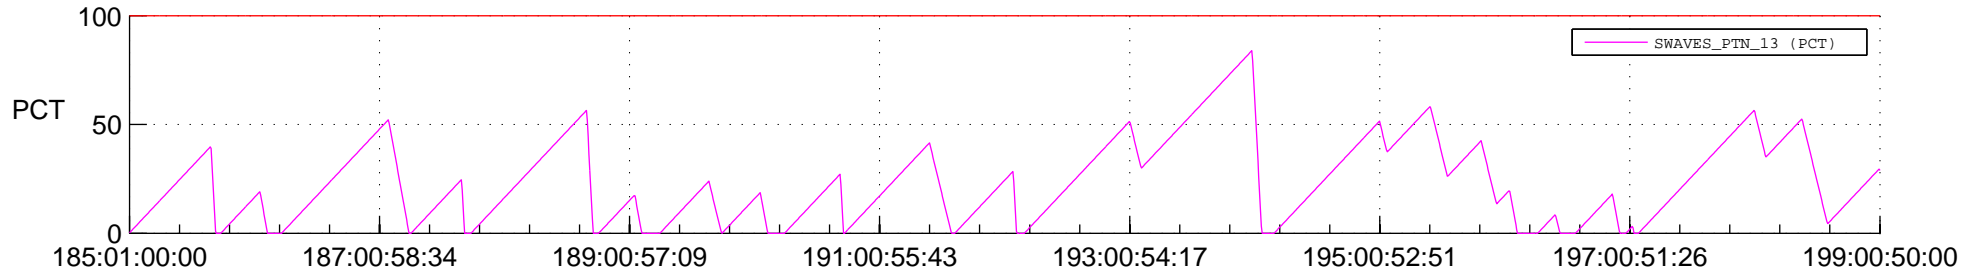

## SWAVES\_Percent\_Full\_Prediction

## Spacecraft\_DownLink\_Rate

Ground Time (2018:185:01:00:00.000 -2018:199:00:50:00.000)