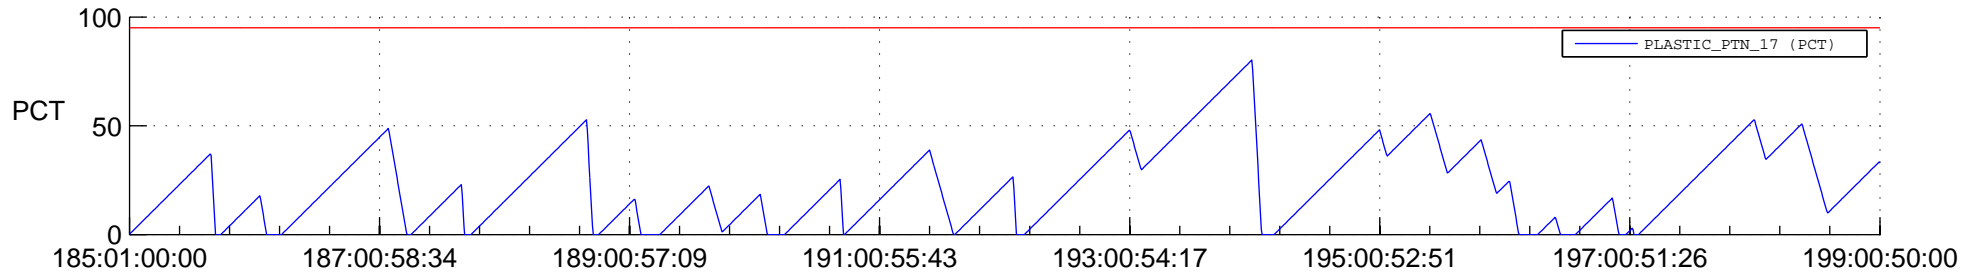

# STEREO AHEAD SSR PCT Full Prediction

## SWAVES\_Percent\_Full\_Prediction

## Spacecraft\_DownLink\_Rate

Ground Time (2018:185:01:00:00.000 -2018:199:00:50:00.000)