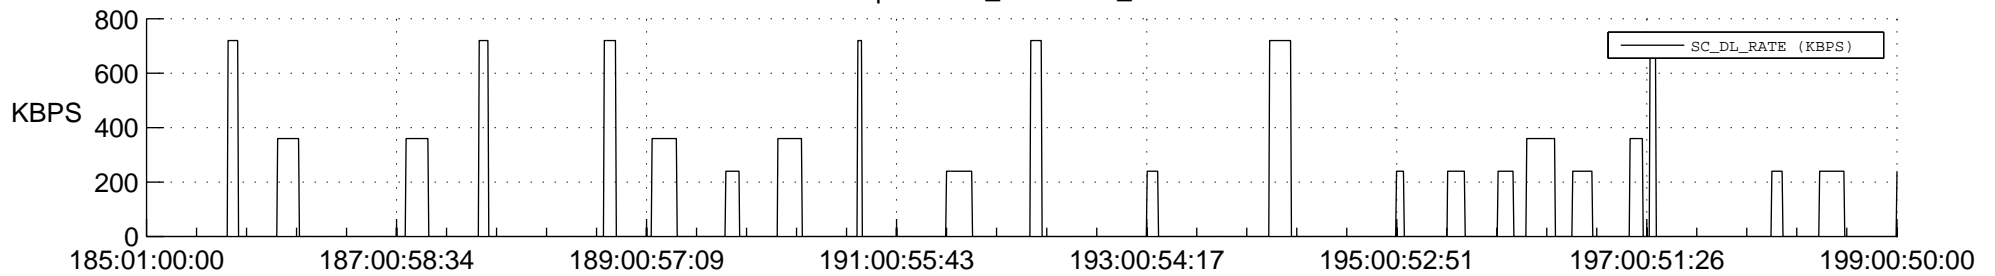

## Spacecraft\_DownLink\_Rate

Ground Time (2018:185:01:00:00.000 -2018:199:00:50:00.000)