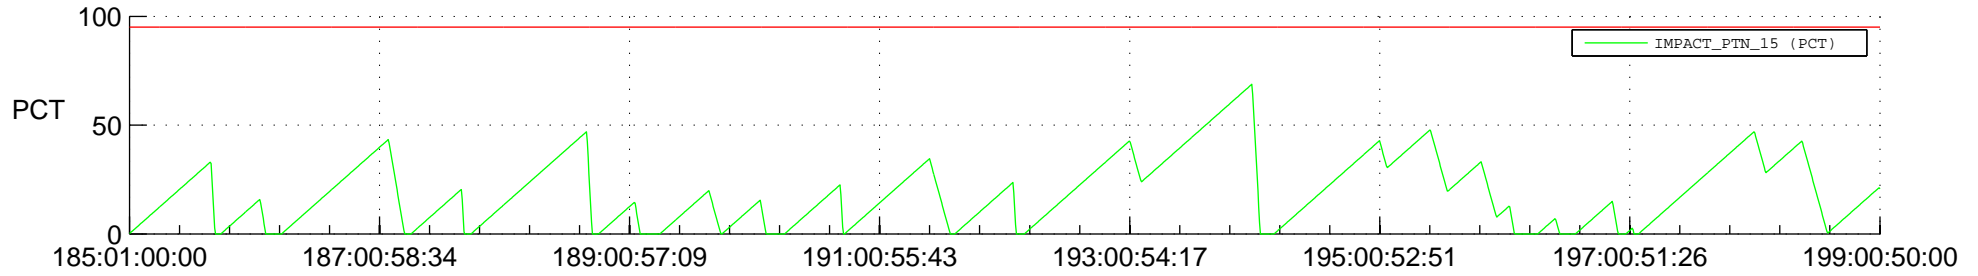

IMPACT_Percent_Full_Prediction