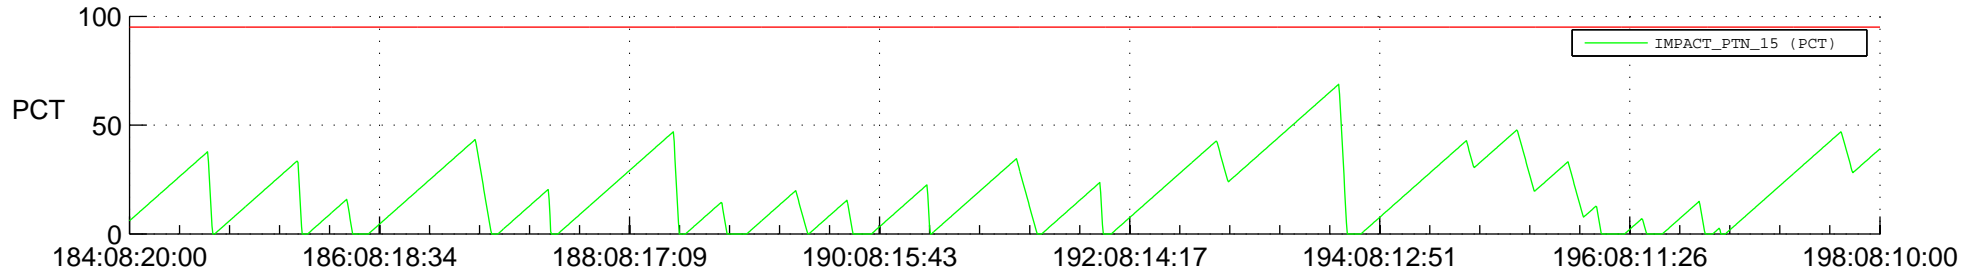

STEREO AHEAD SSR PCT Full Prediction

SWAVES_Percent_Full_Prediction

IMPACT_Percent_Full_Prediction

PLASTIC_Percent_Full_Prediction

Spacecraft_DownLink_Rate