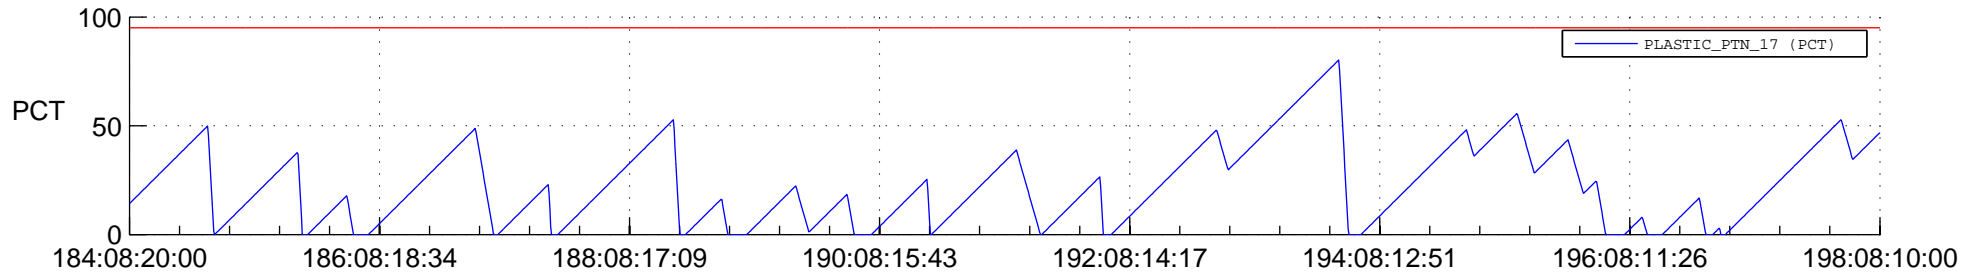

STEREO AHEAD SSR PCT Full Prediction

SWAVES_Percent_Full_Prediction

IMPACT_Percent_Full_Prediction

PLASTIC_Percent_Full_Prediction

Spacecraft_DownLink_Rate