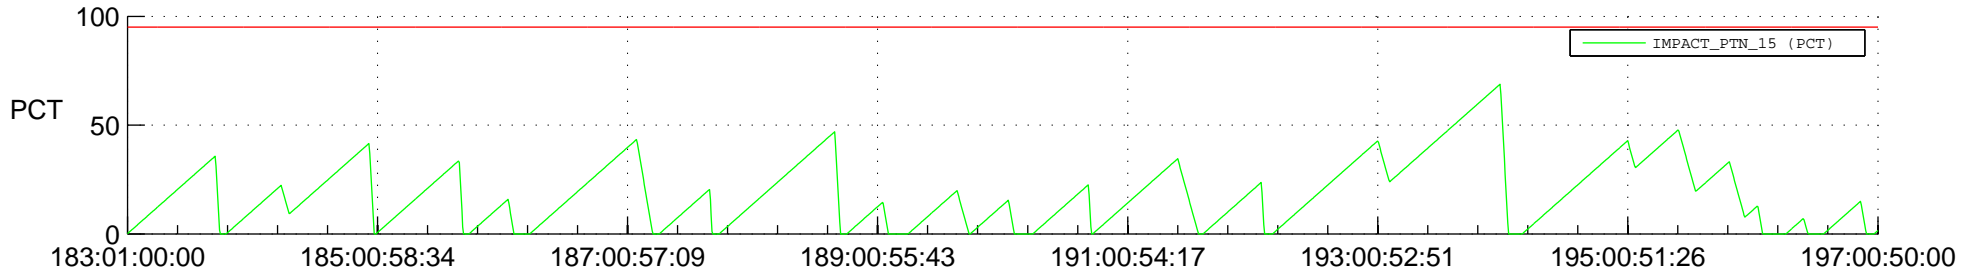

IMPACT_Percent_Full_Prediction