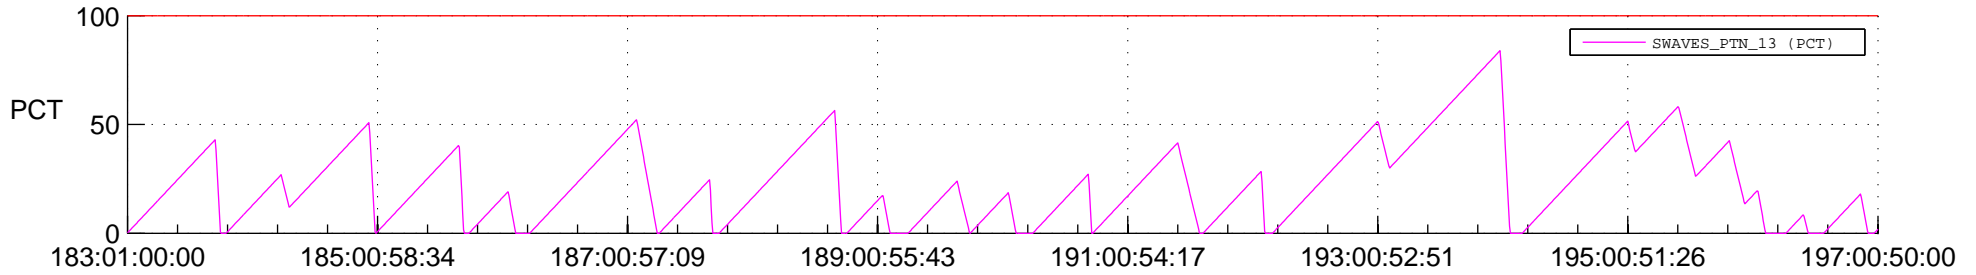

## SWAVES\_Percent\_Full\_Prediction

## Spacecraft\_DownLink\_Rate

Ground Time (2018:183:01:00:00.000 -2018:197:00:50:00.000)