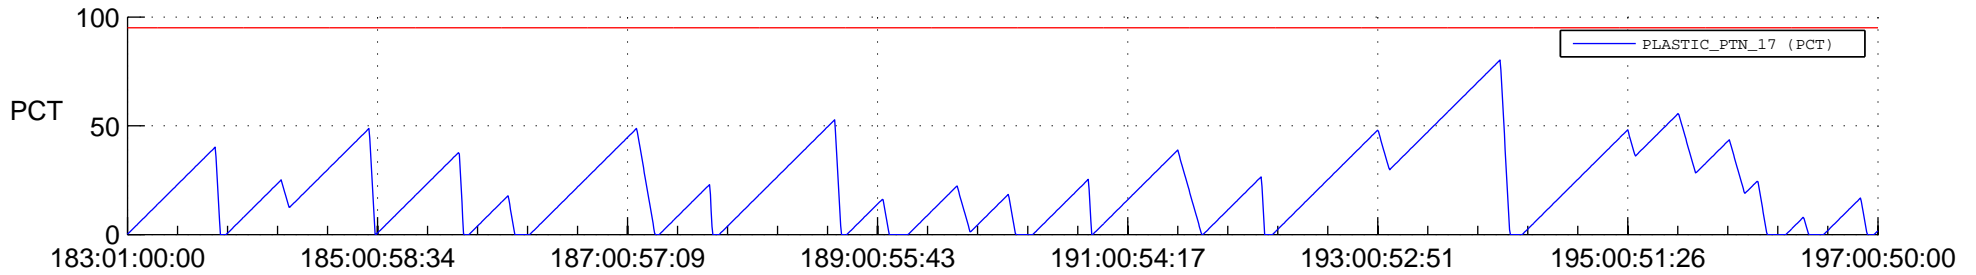

## SWAVES\_Percent\_Full\_Prediction

## Spacecraft\_DownLink\_Rate

Ground Time (2018:183:01:00:00.000 -2018:197:00:50:00.000)