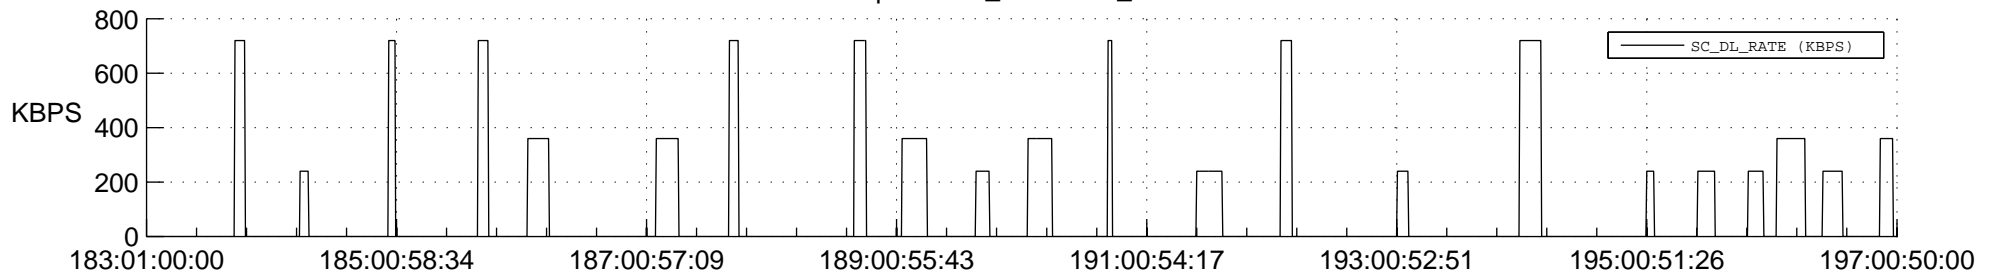

## Spacecraft\_DownLink\_Rate

Ground Time (2018:183:01:00:00.000 -2018:197:00:50:00.000)