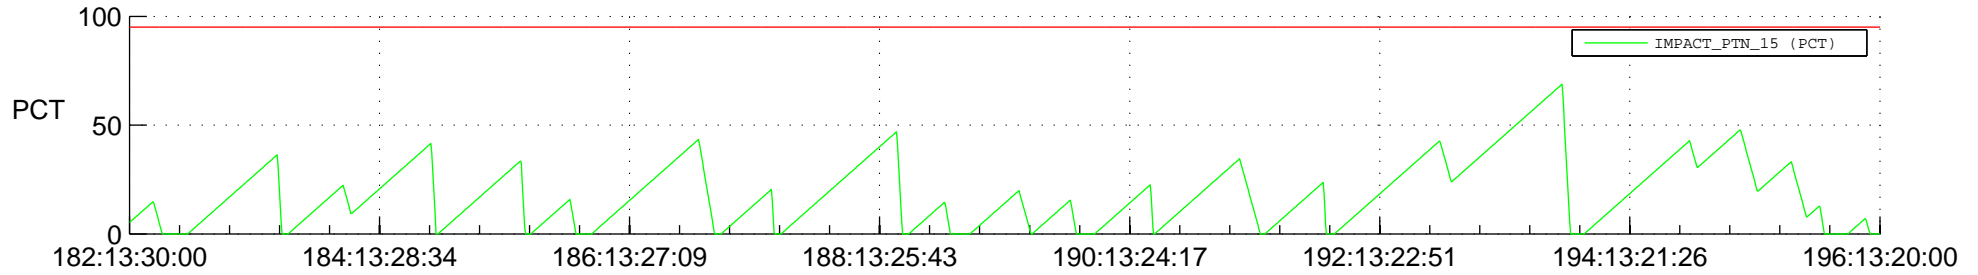

STEREO AHEAD SSR PCT Full Prediction

SWAVES_Percent_Full_Prediction

IMPACT_Percent_Full_Prediction

PLASTIC_Percent_Full_Prediction

Spacecraft_DownLink_Rate

Ground Time (2018:182:13:30:00.000 -2018:196:13:20:00.000)