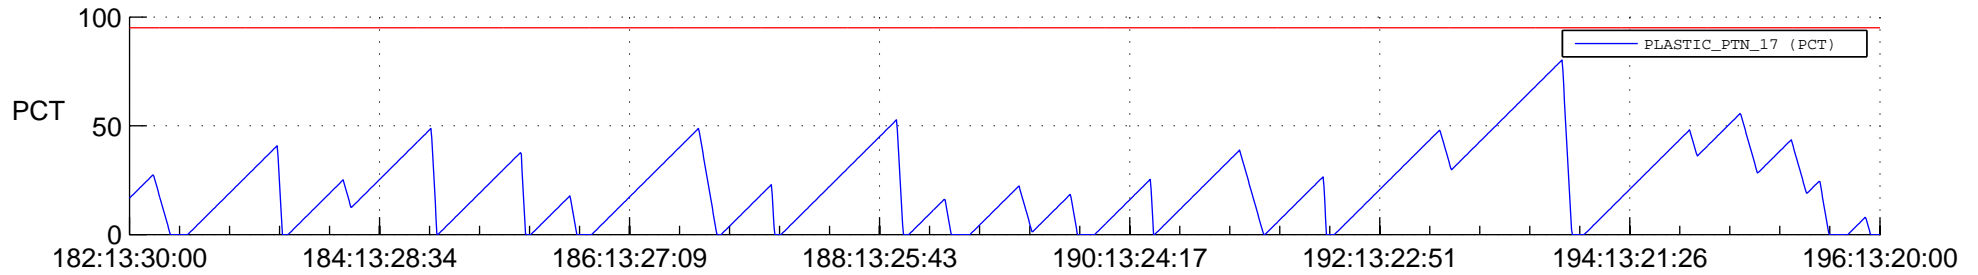

STEREO AHEAD SSR PCT Full Prediction

SWAVES_Percent_Full_Prediction

IMPACT_Percent_Full_Prediction

PLASTIC_Percent_Full_Prediction

Spacecraft_DownLink_Rate

Ground Time (2018:182:13:30:00.000 -2018:196:13:20:00.000)