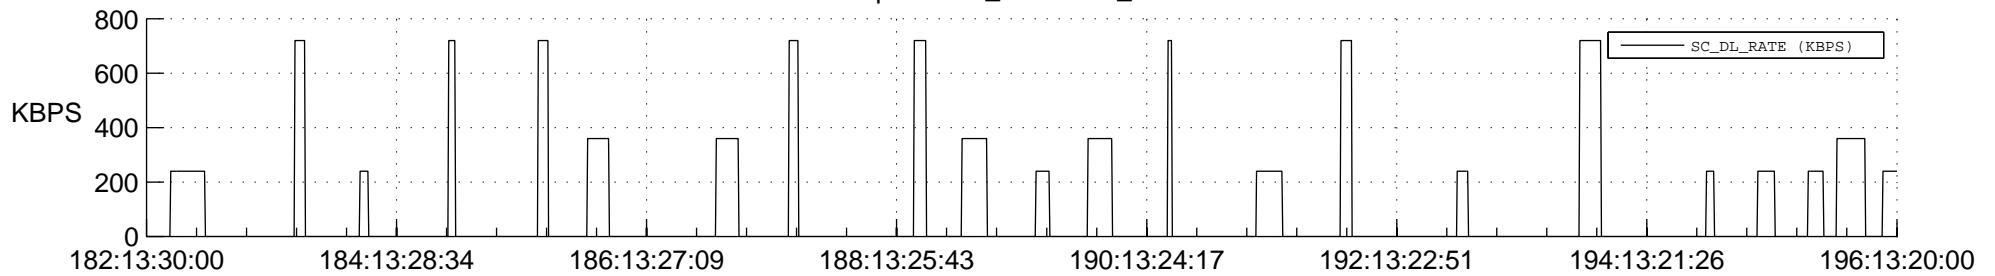

STEREO AHEAD SSR PCT Full Prediction

SWAVES_Percent_Full_Prediction

IMPACT_Percent_Full_Prediction

PLASTIC_Percent_Full_Prediction

Spacecraft_DownLink_Rate

Ground Time (2018:182:13:30:00.000 -2018:196:13:20:00.000)