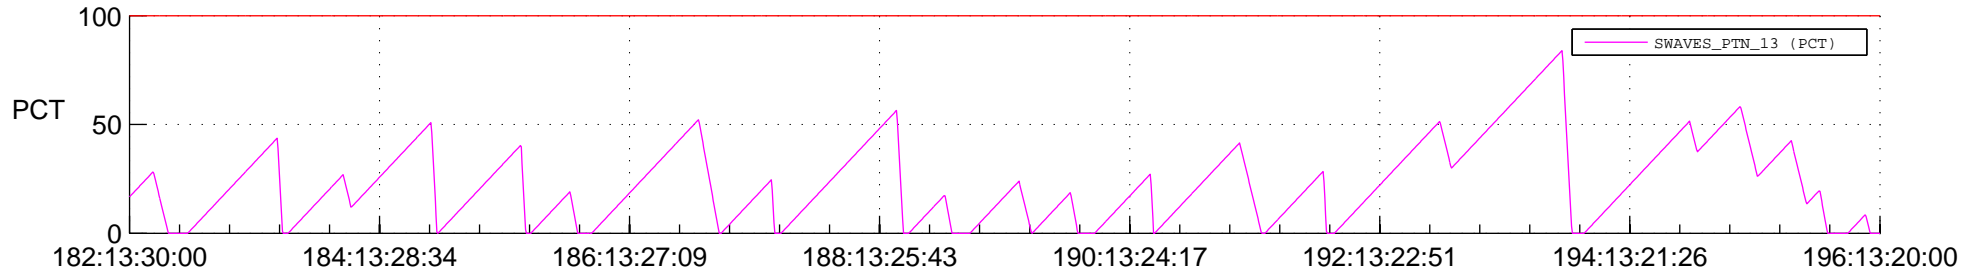

STEREO AHEAD SSR PCT Full Prediction

SWAVES_Percent_Full_Prediction

IMPACT_Percent_Full_Prediction

PLASTIC_Percent_Full_Prediction

Spacecraft_DownLink_Rate

Ground Time (2018:182:13:30:00.000 -2018:196:13:20:00.000)