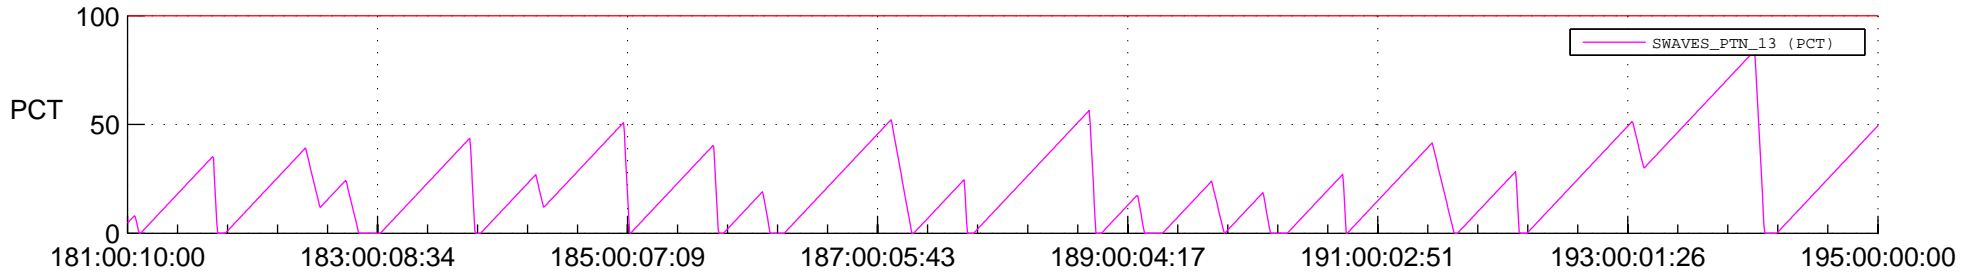

STEREO AHEAD SSR PCT Full Prediction

SWAVES_Percent_Full_Prediction

IMPACT_Percent_Full_Prediction

PLASTIC_Percent_Full_Prediction

Spacecraft_DownLink_Rate

Ground Time (2018:181:00:10:00.000 -2018:195:00:00:00.000)