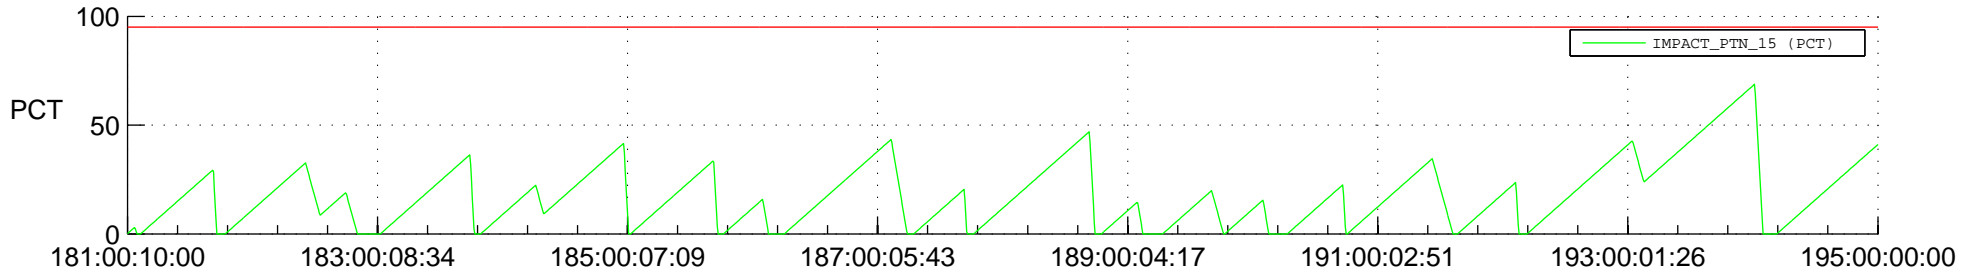

STEREO AHEAD SSR PCT Full Prediction

SWAVES_Percent_Full_Prediction

IMPACT_Percent_Full_Prediction

PLASTIC_Percent_Full_Prediction

Spacecraft_DownLink_Rate

Ground Time (2018:181:00:10:00.000 -2018:195:00:00:00.000)