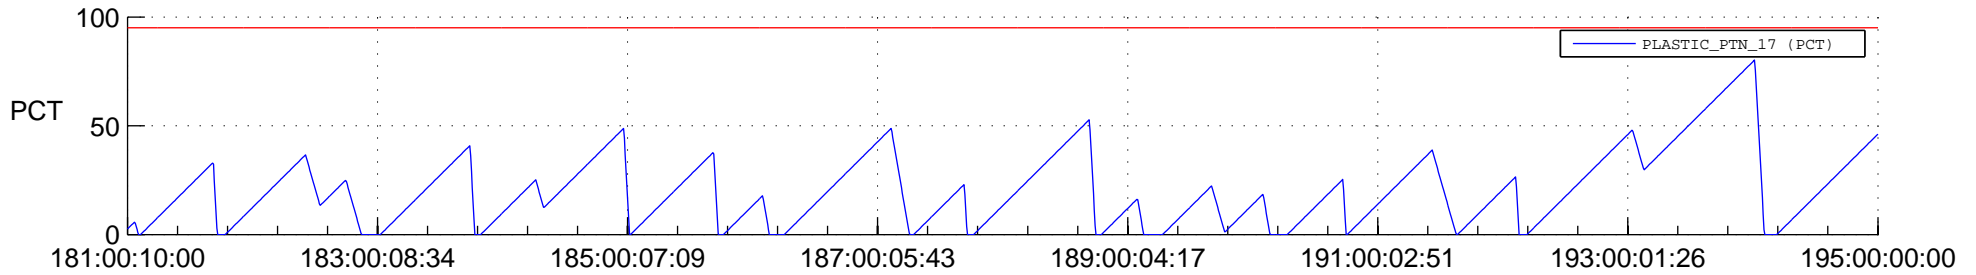

STEREO AHEAD SSR PCT Full Prediction

SWAVES_Percent_Full_Prediction

IMPACT_Percent_Full_Prediction

PLASTIC_Percent_Full_Prediction

Spacecraft_DownLink_Rate

Ground Time (2018:181:00:10:00.000 -2018:195:00:00:00.000)