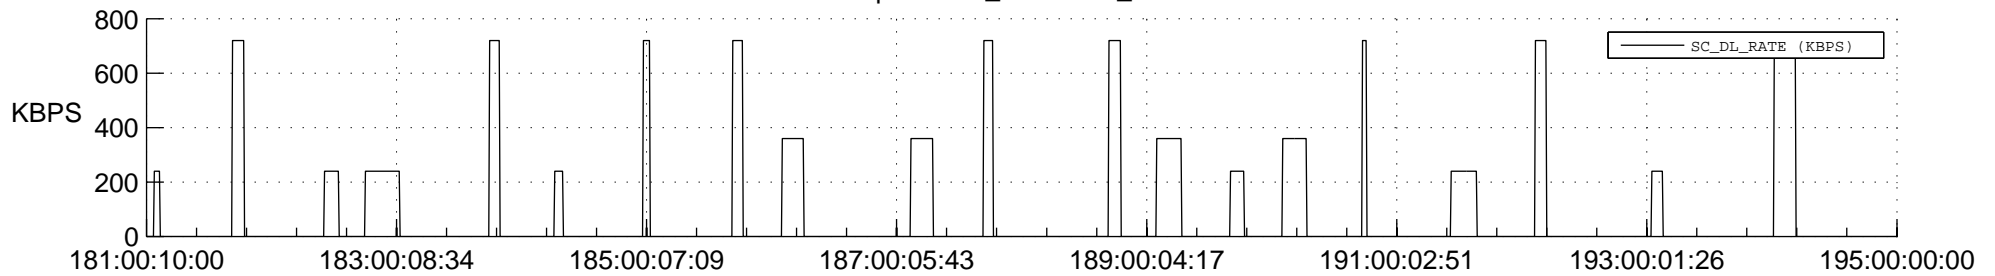

STEREO AHEAD SSR PCT Full Prediction

SWAVES_Percent_Full_Prediction

IMPACT_Percent_Full_Prediction

PLASTIC_Percent_Full_Prediction

Spacecraft_DownLink_Rate

Ground Time (2018:181:00:10:00.000 -2018:195:00:00:00.000)