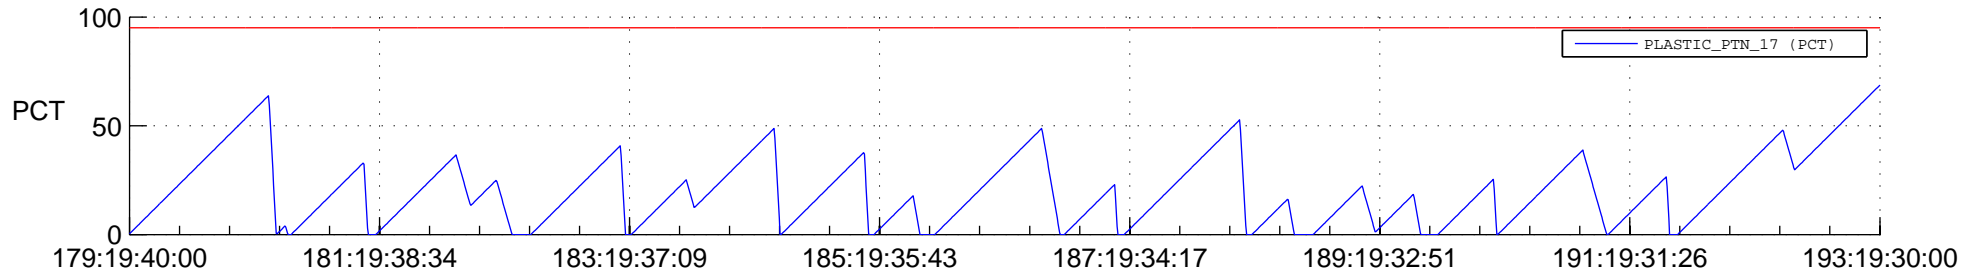

## SWAVES\_Percent\_Full\_Prediction

## Spacecraft\_DownLink\_Rate

Ground Time (2018:179:19:40:00.000 -2018:193:19:30:00.000)