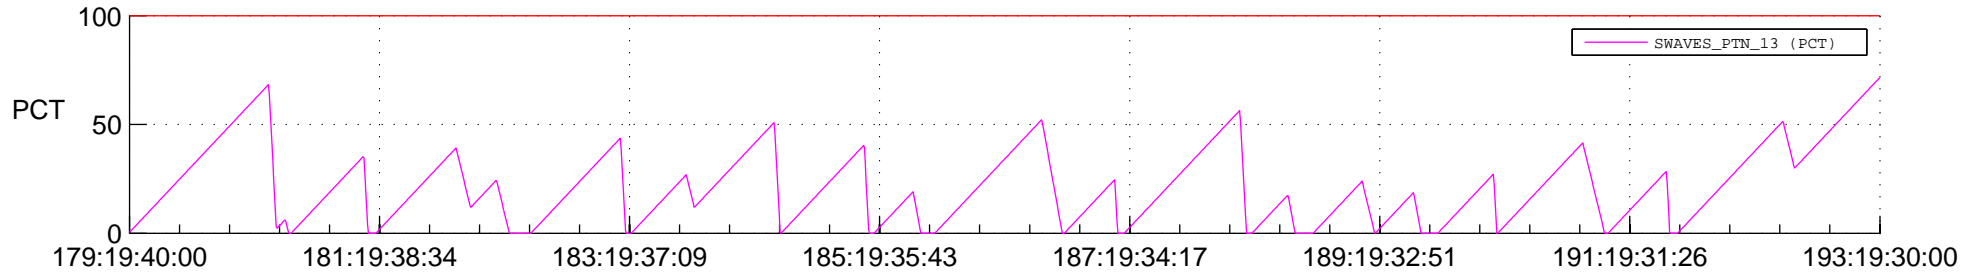

## SWAVES\_Percent\_Full\_Prediction

## Spacecraft\_DownLink\_Rate

Ground Time (2018:179:19:40:00.000 -2018:193:19:30:00.000)