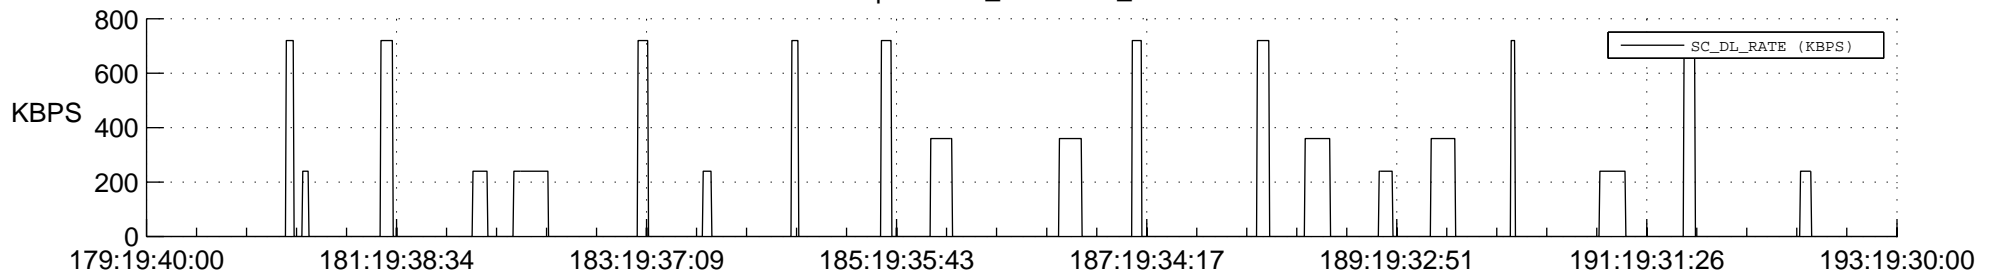

## Spacecraft\_DownLink\_Rate

Ground Time (2018:179:19:40:00.000 -2018:193:19:30:00.000)