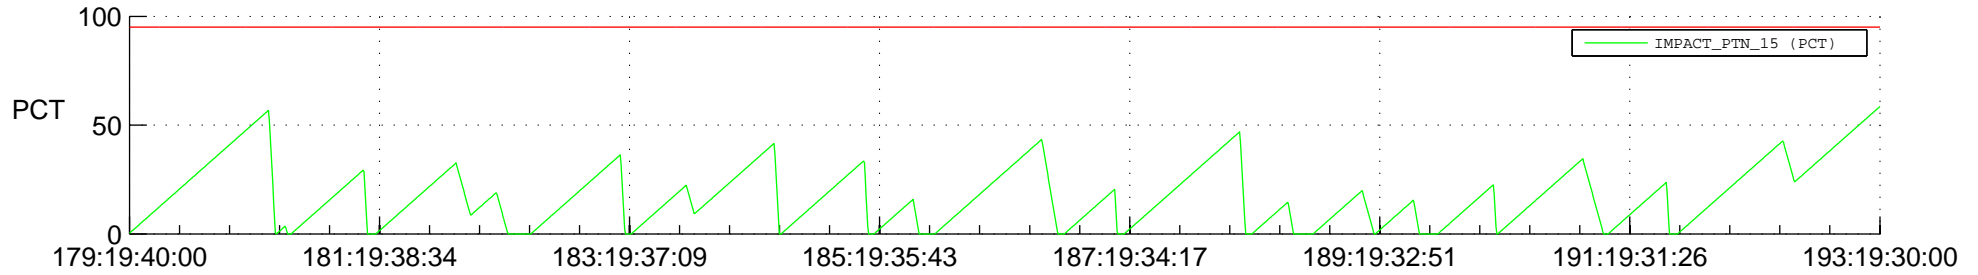

IMPACT_Percent_Full_Prediction