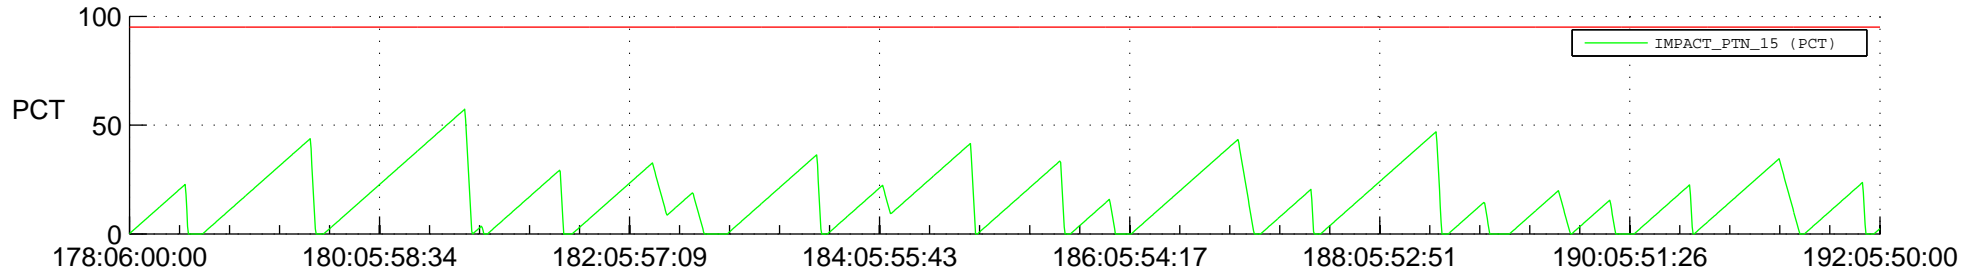

IMPACT_Percent_Full_Prediction