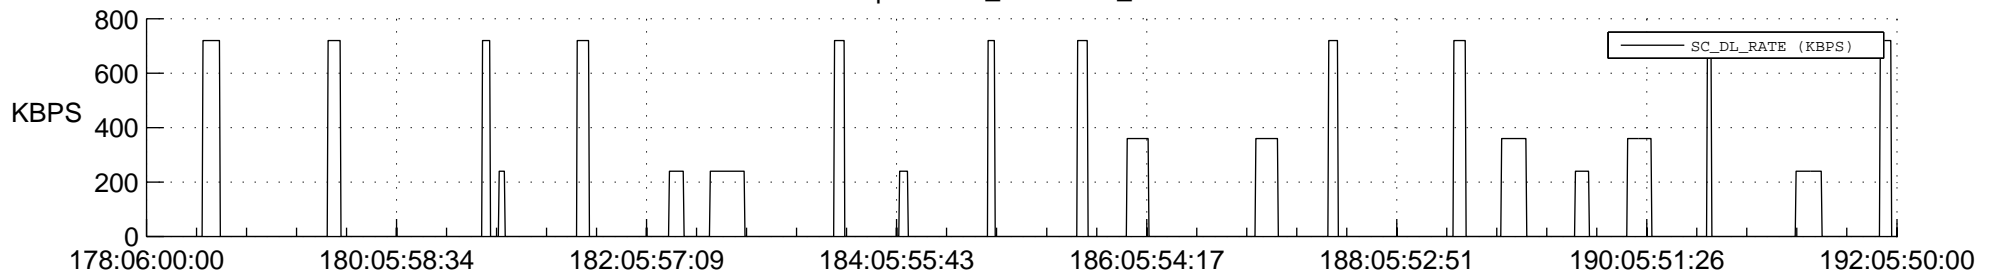

## Spacecraft\_DownLink\_Rate

Ground Time (2018:178:06:00:00.000 -2018:192:05:50:00.000)