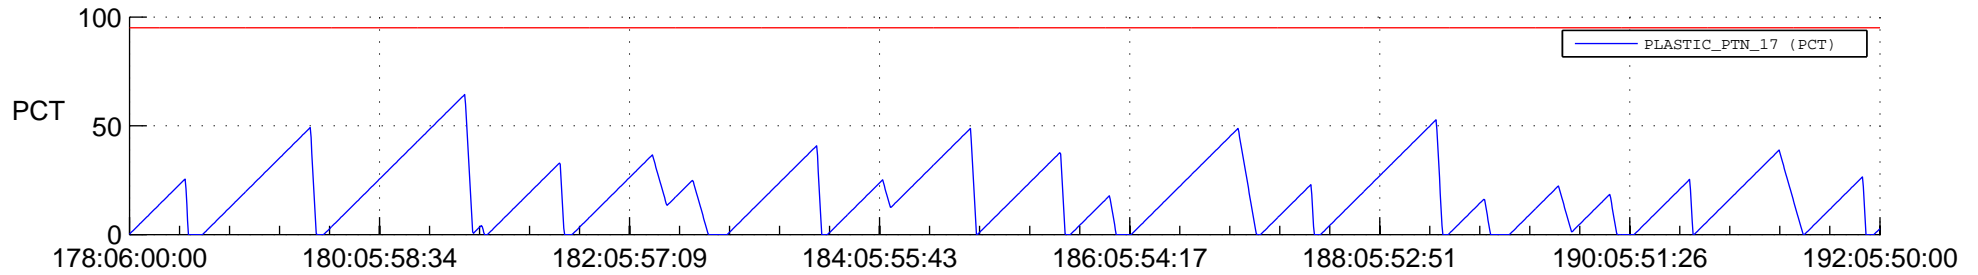

## SWAVES\_Percent\_Full\_Prediction

## Spacecraft\_DownLink\_Rate

Ground Time (2018:178:06:00:00.000 -2018:192:05:50:00.000)