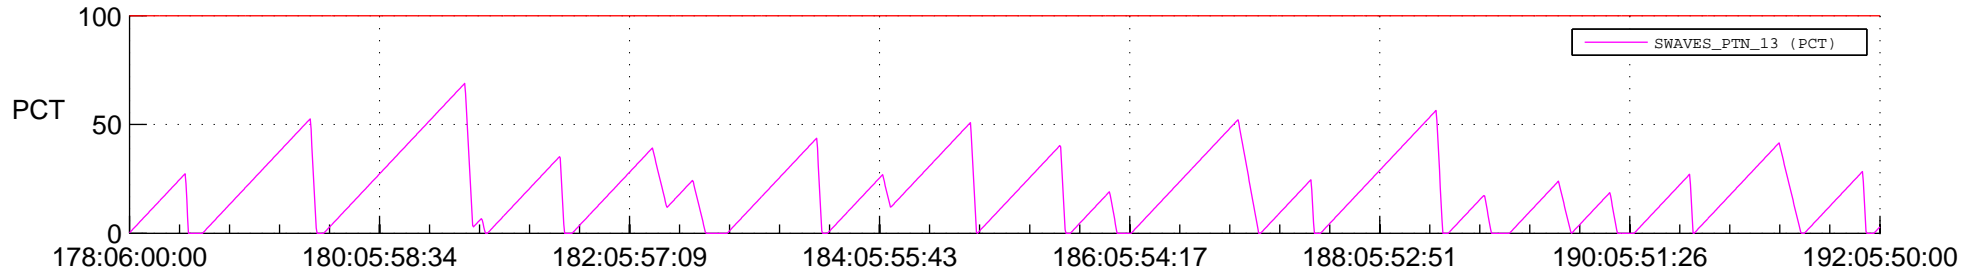

## SWAVES\_Percent\_Full\_Prediction

## Spacecraft\_DownLink\_Rate

Ground Time (2018:178:06:00:00.000 -2018:192:05:50:00.000)