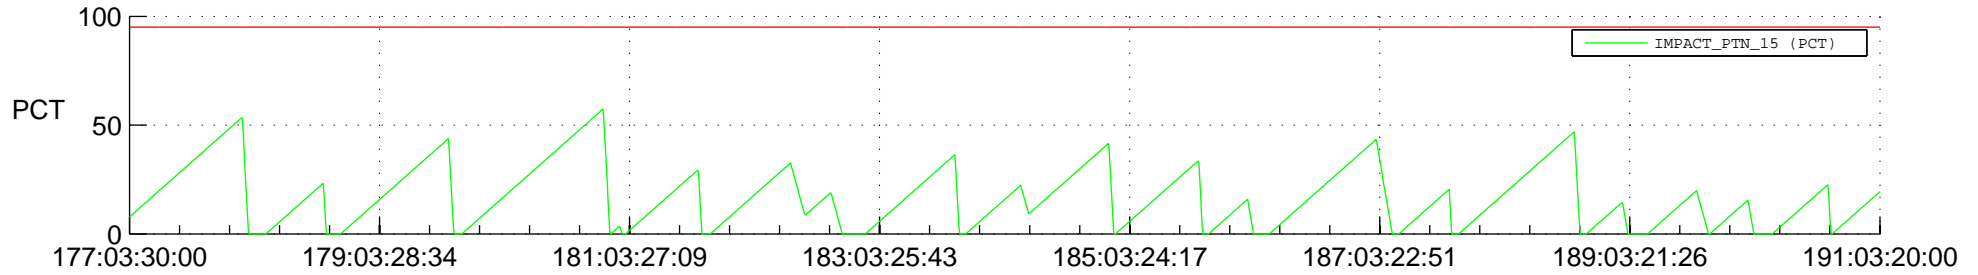

IMPACT_Percent_Full_Prediction