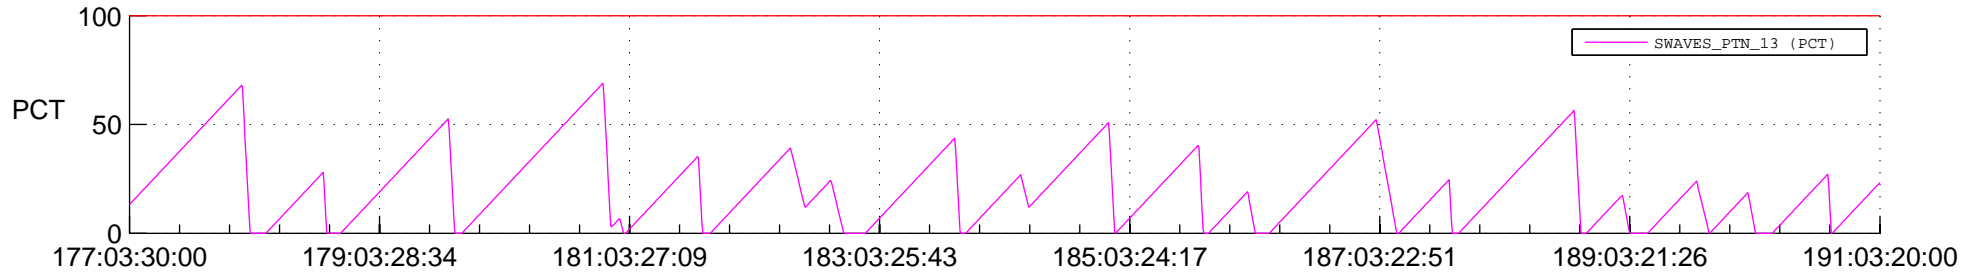

## SWAVES\_Percent\_Full\_Prediction

## Spacecraft\_DownLink\_Rate

Ground Time (2018:177:03:30:00.000 -2018:191:03:20:00.000)