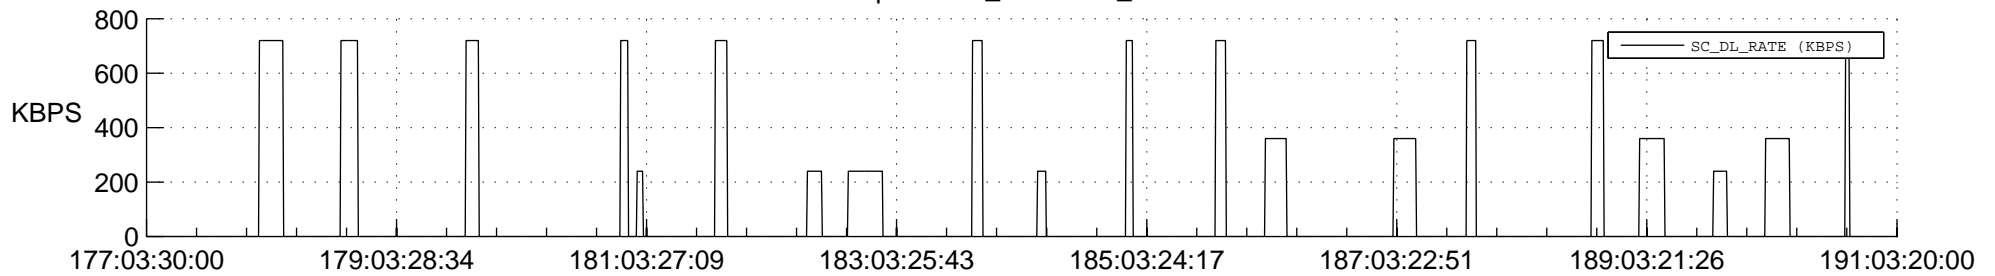

## Spacecraft\_DownLink\_Rate

Ground Time (2018:177:03:30:00.000 -2018:191:03:20:00.000)