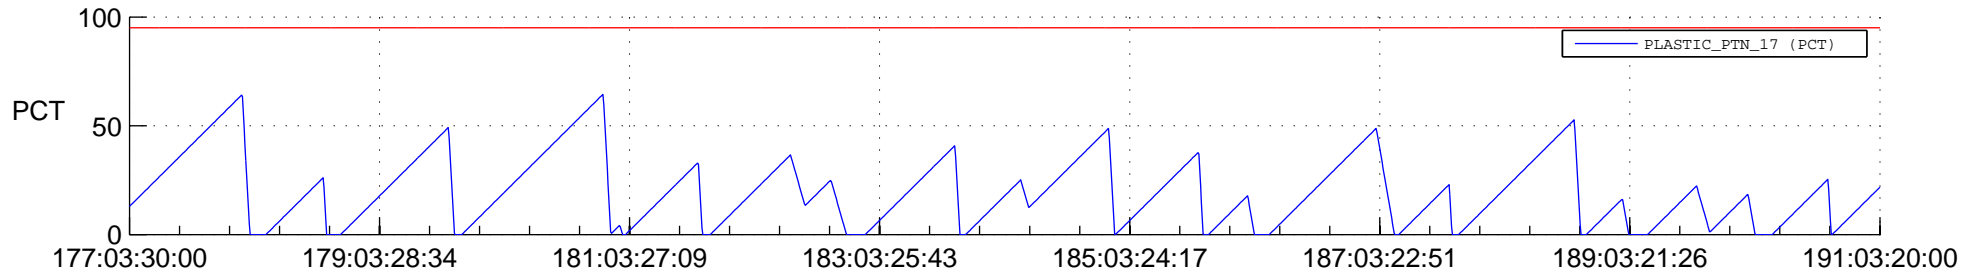

## SWAVES\_Percent\_Full\_Prediction

## Spacecraft\_DownLink\_Rate

Ground Time (2018:177:03:30:00.000 -2018:191:03:20:00.000)