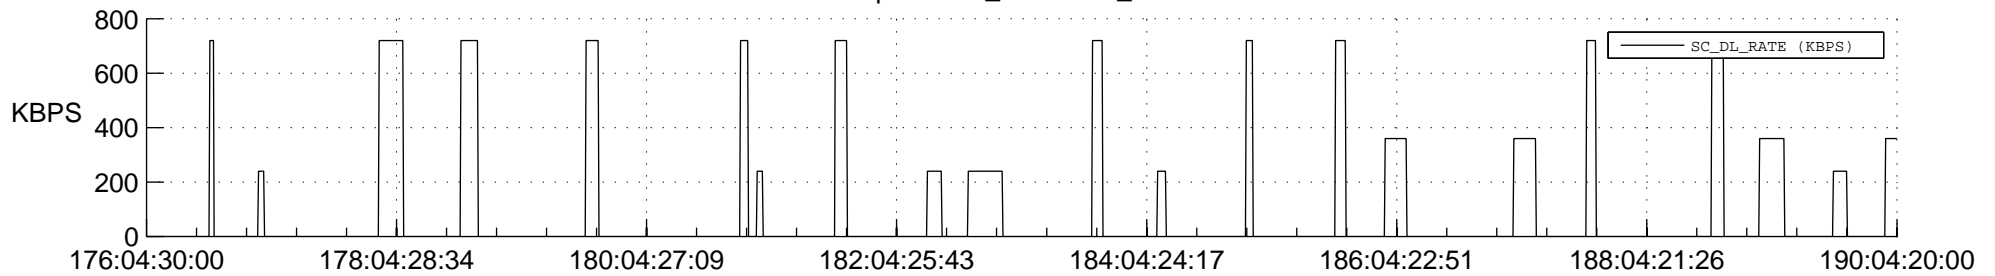

STEREO AHEAD SSR PCT Full Prediction

SWAVES_Percent_Full_Prediction

IMPACT_Percent_Full_Prediction

PLASTIC_Percent_Full_Prediction

Spacecraft_DownLink_Rate

Ground Time (2018:176:04:30:00.000 -2018:190:04:20:00.000)