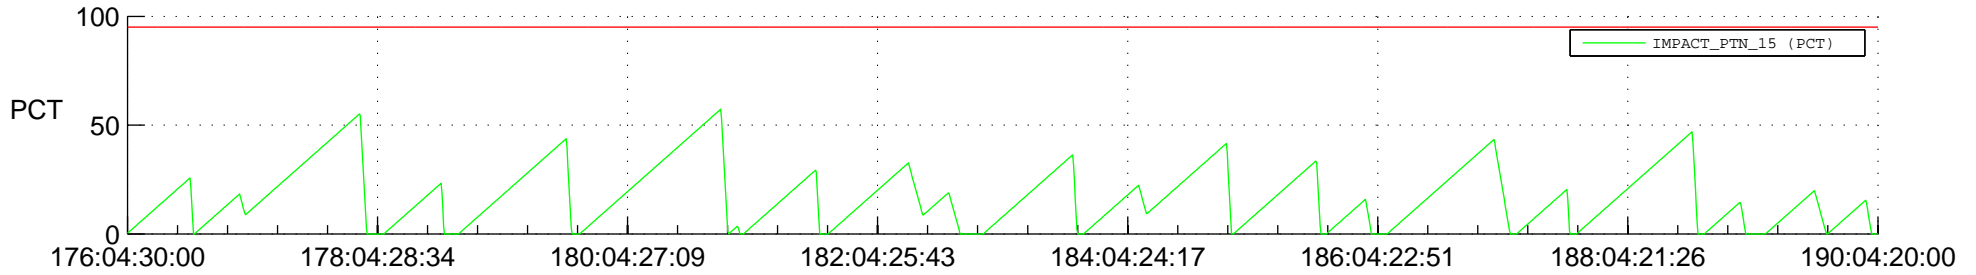

STEREO AHEAD SSR PCT Full Prediction

SWAVES_Percent_Full_Prediction

IMPACT_Percent_Full_Prediction

PLASTIC_Percent_Full_Prediction

Spacecraft_DownLink_Rate

Ground Time (2018:176:04:30:00.000 -2018:190:04:20:00.000)