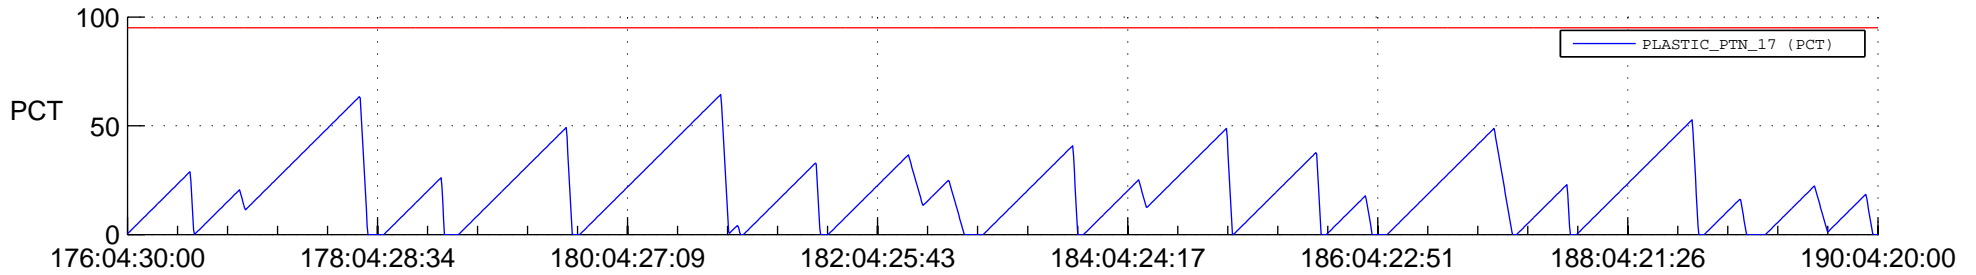

STEREO AHEAD SSR PCT Full Prediction

SWAVES_Percent_Full_Prediction

IMPACT_Percent_Full_Prediction

PLASTIC_Percent_Full_Prediction

Spacecraft_DownLink_Rate

Ground Time (2018:176:04:30:00.000 -2018:190:04:20:00.000)