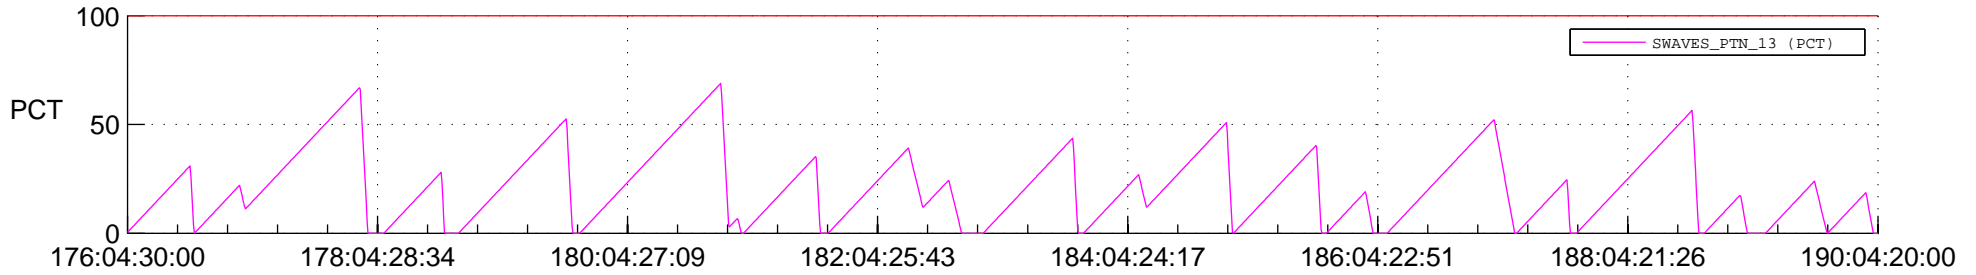

STEREO AHEAD SSR PCT Full Prediction

SWAVES_Percent_Full_Prediction

IMPACT_Percent_Full_Prediction

PLASTIC_Percent_Full_Prediction

Spacecraft_DownLink_Rate

Ground Time (2018:176:04:30:00.000 -2018:190:04:20:00.000)