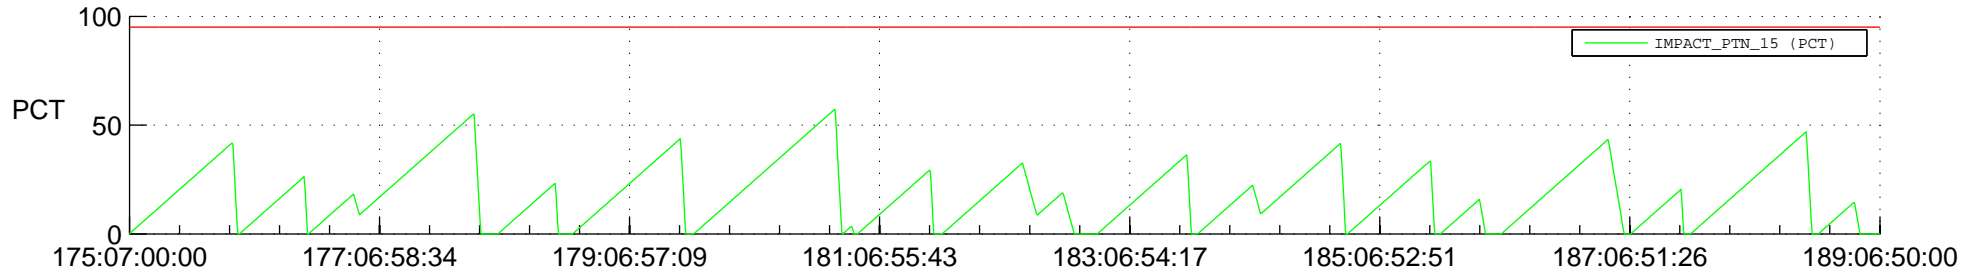

STEREO AHEAD SSR PCT Full Prediction

SWAVES_Percent_Full_Prediction

IMPACT_Percent_Full_Prediction

PLASTIC_Percent_Full_Prediction

Spacecraft_DownLink_Rate