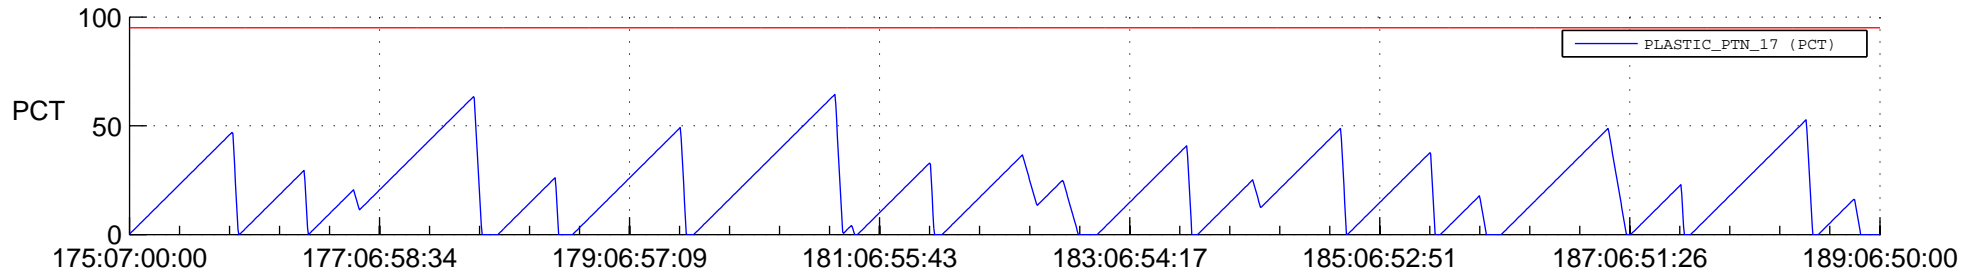

STEREO AHEAD SSR PCT Full Prediction

SWAVES_Percent_Full_Prediction

IMPACT_Percent_Full_Prediction

PLASTIC_Percent_Full_Prediction

Spacecraft_DownLink_Rate