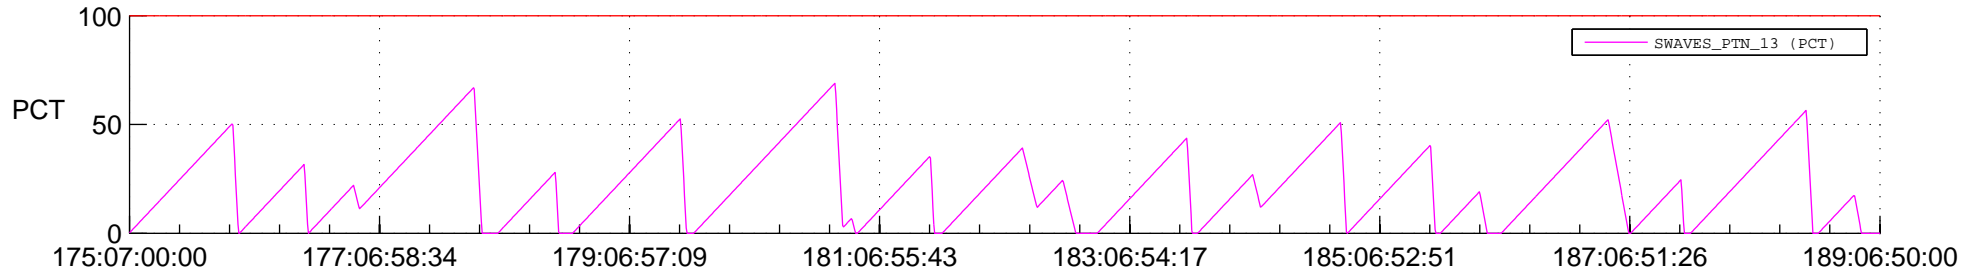

STEREO AHEAD SSR PCT Full Prediction

SWAVES_Percent_Full_Prediction

IMPACT_Percent_Full_Prediction

PLASTIC_Percent_Full_Prediction

Spacecraft_DownLink_Rate