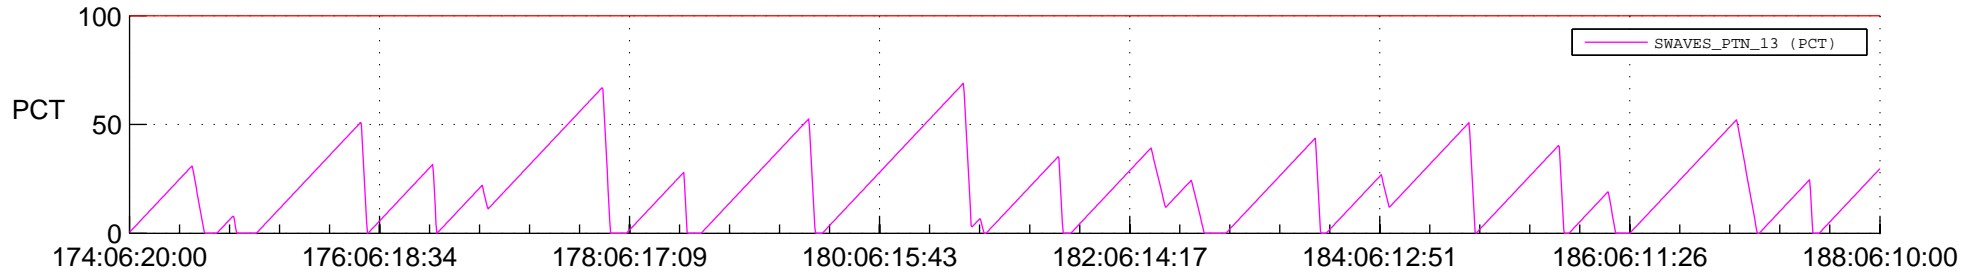

STEREO AHEAD SSR PCT Full Prediction

SWAVES_Percent_Full_Prediction

IMPACT_Percent_Full_Prediction

PLASTIC_Percent_Full_Prediction

Spacecraft_DownLink_Rate

Ground Time (2018:174:06:20:00.000 -2018:188:06:10:00.000)