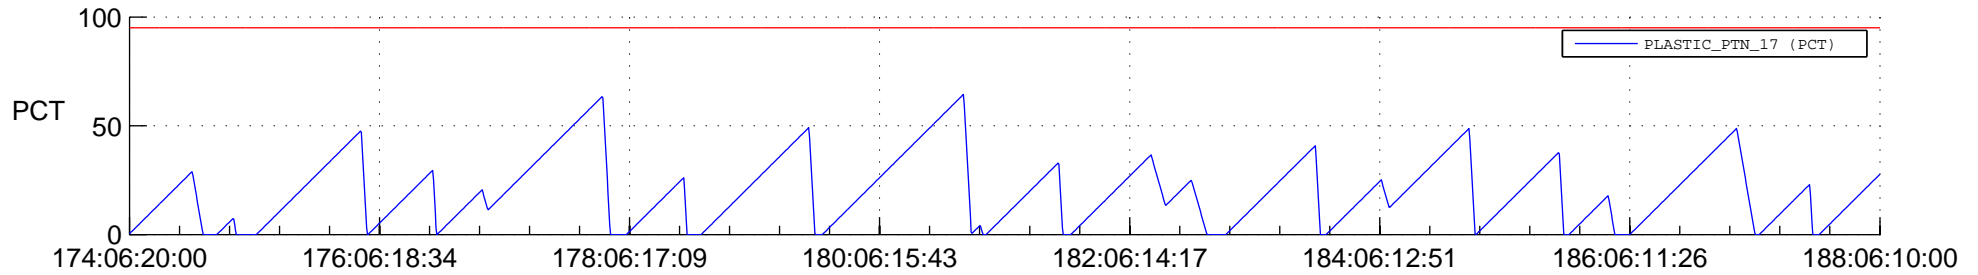

STEREO AHEAD SSR PCT Full Prediction

SWAVES_Percent_Full_Prediction

IMPACT_Percent_Full_Prediction

PLASTIC_Percent_Full_Prediction

Spacecraft_DownLink_Rate

Ground Time (2018:174:06:20:00.000 -2018:188:06:10:00.000)