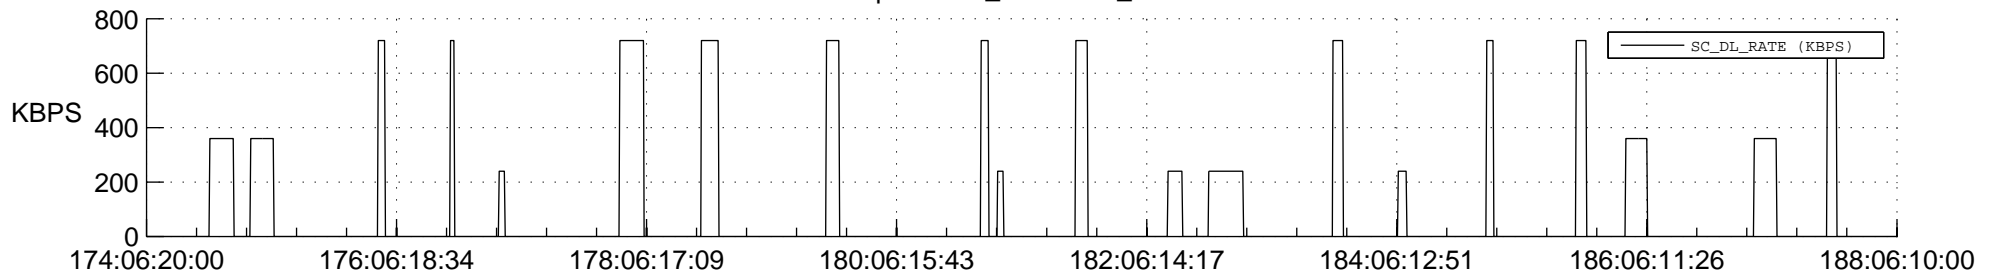

STEREO AHEAD SSR PCT Full Prediction

SWAVES_Percent_Full_Prediction

IMPACT_Percent_Full_Prediction

PLASTIC_Percent_Full_Prediction

Spacecraft_DownLink_Rate

Ground Time (2018:174:06:20:00.000 -2018:188:06:10:00.000)