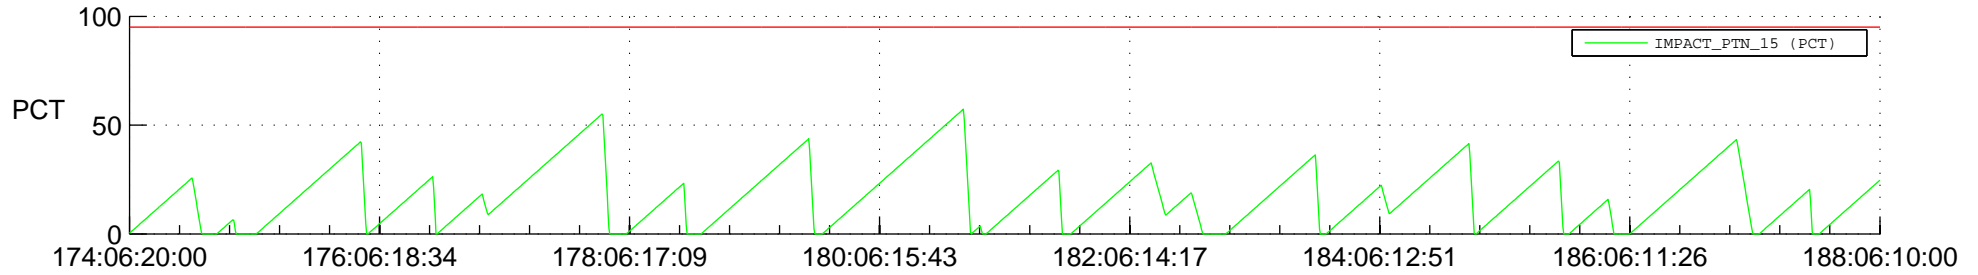

STEREO AHEAD SSR PCT Full Prediction

SWAVES_Percent_Full_Prediction

IMPACT_Percent_Full_Prediction

PLASTIC_Percent_Full_Prediction

Spacecraft_DownLink_Rate

Ground Time (2018:174:06:20:00.000 -2018:188:06:10:00.000)