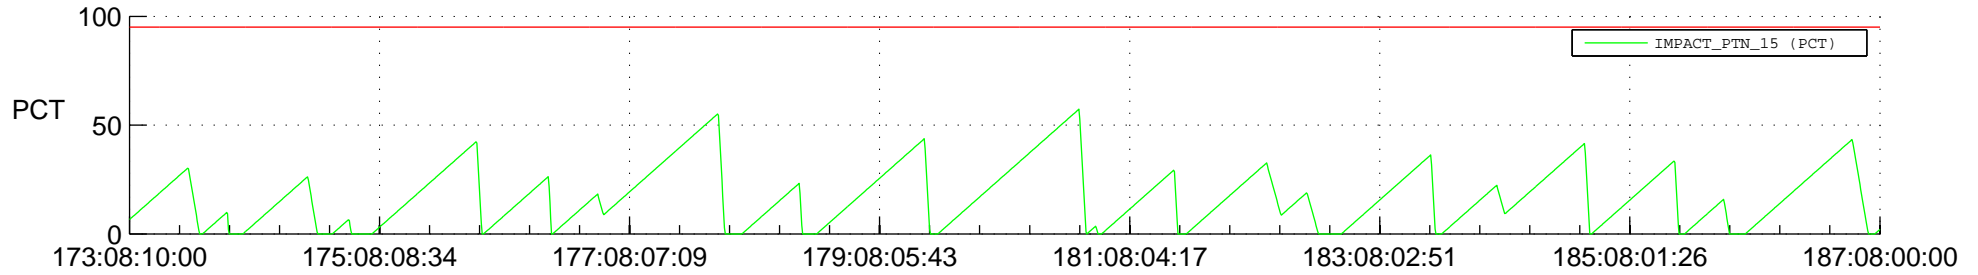

STEREO AHEAD SSR PCT Full Prediction

SWAVES_Percent_Full_Prediction

IMPACT_Percent_Full_Prediction

PLASTIC_Percent_Full_Prediction

Spacecraft_DownLink_Rate