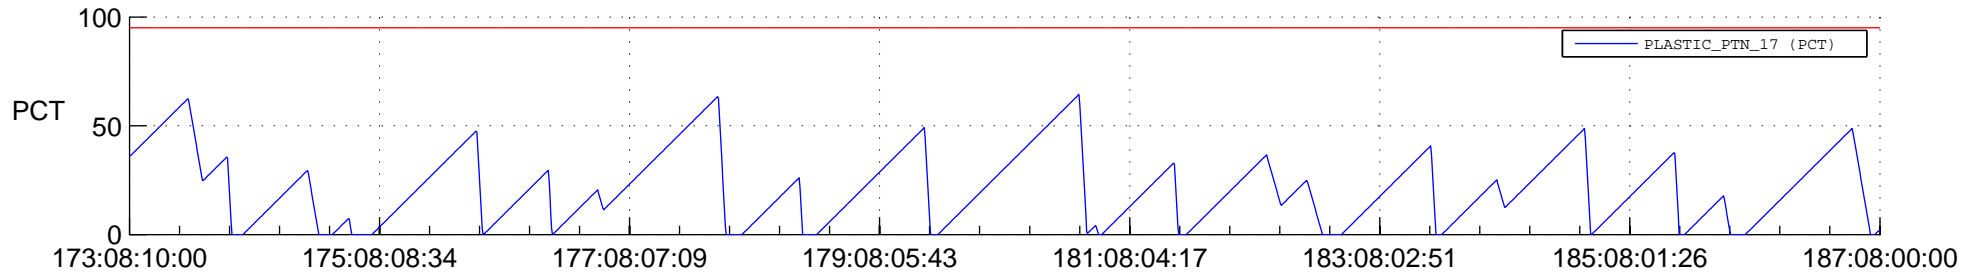

STEREO AHEAD SSR PCT Full Prediction

SWAVES_Percent_Full_Prediction

IMPACT_Percent_Full_Prediction

PLASTIC_Percent_Full_Prediction

Spacecraft_DownLink_Rate