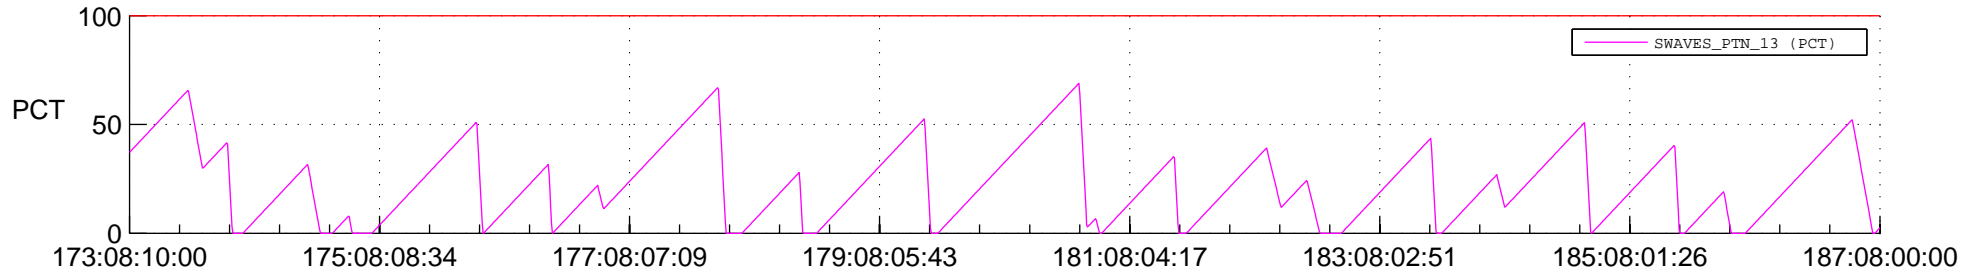

STEREO AHEAD SSR PCT Full Prediction

SWAVES_Percent_Full_Prediction

IMPACT_Percent_Full_Prediction

PLASTIC_Percent_Full_Prediction

Spacecraft_DownLink_Rate