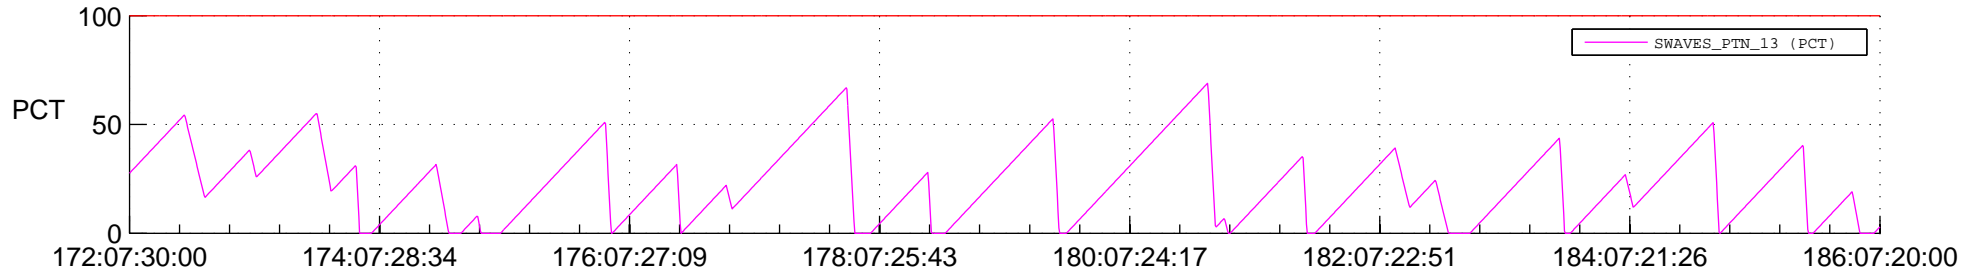

## SWAVES\_Percent\_Full\_Prediction

## Spacecraft\_DownLink\_Rate

Ground Time (2018:172:07:30:00.000 -2018:186:07:20:00.000)