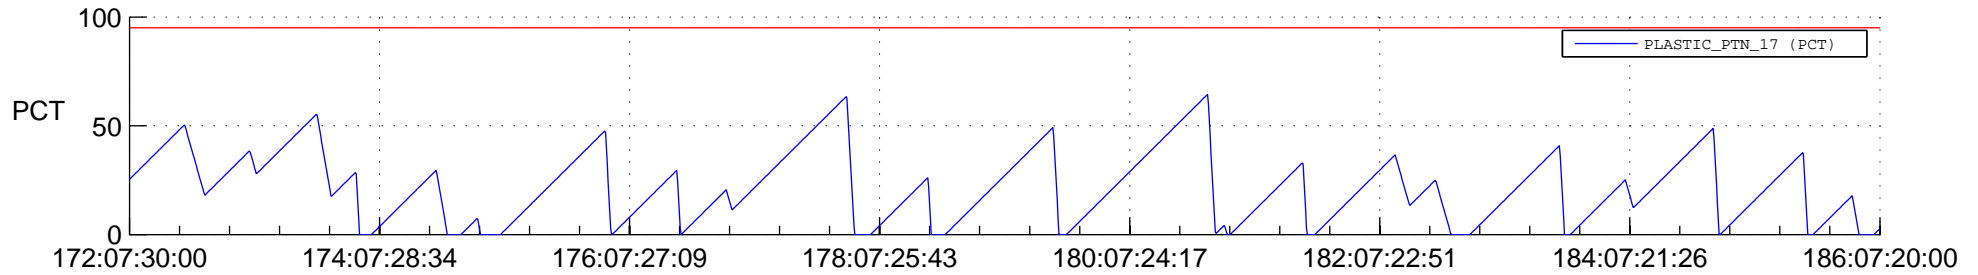

## SWAVES\_Percent\_Full\_Prediction

## Spacecraft\_DownLink\_Rate

Ground Time (2018:172:07:30:00.000 -2018:186:07:20:00.000)