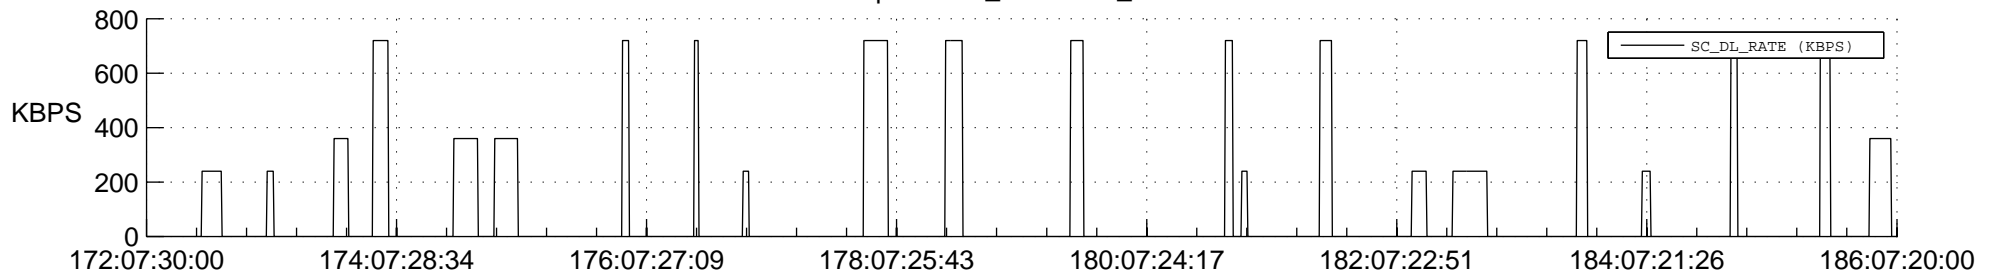

## Spacecraft\_DownLink\_Rate

Ground Time (2018:172:07:30:00.000 -2018:186:07:20:00.000)