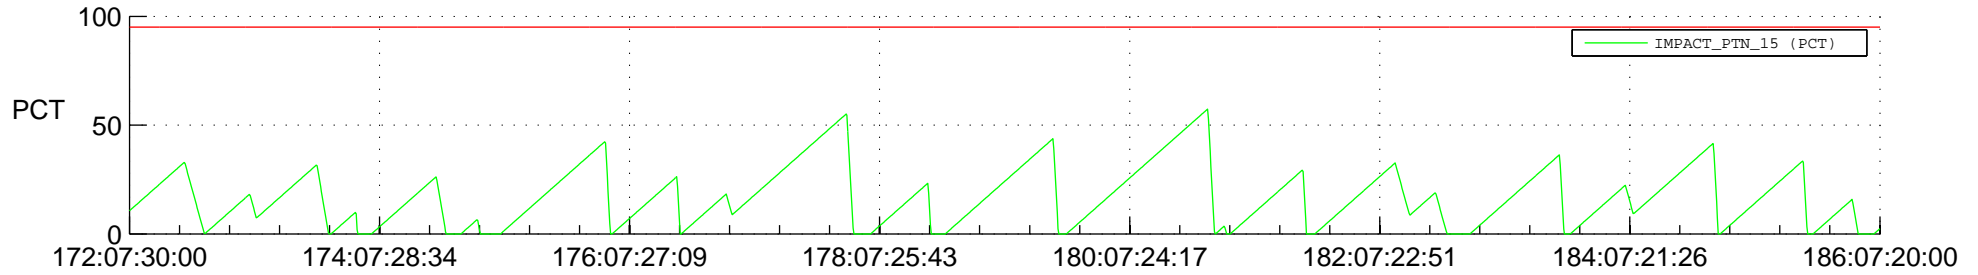

IMPACT_Percent_Full_Prediction