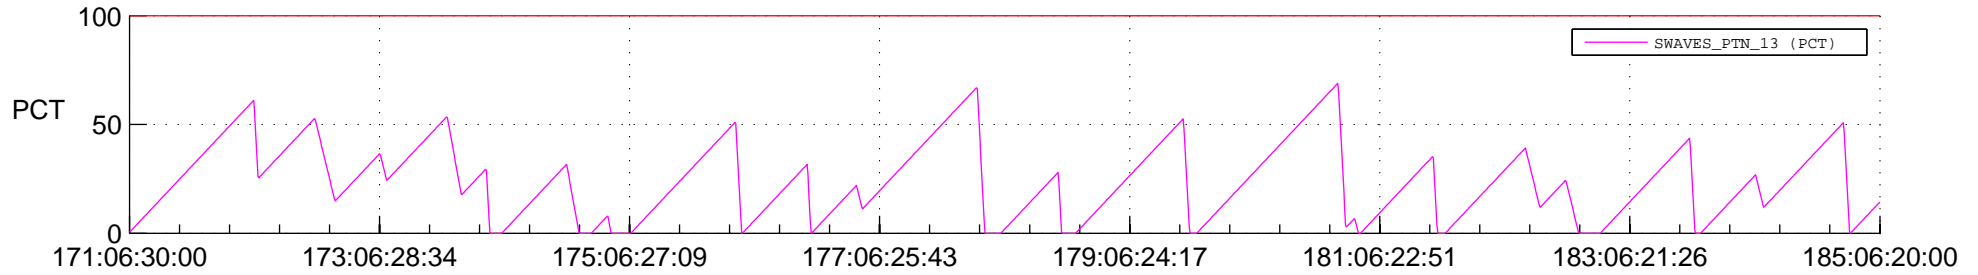

STEREO AHEAD SSR PCT Full Prediction

SWAVES_Percent_Full_Prediction

IMPACT_Percent_Full_Prediction

PLASTIC_Percent_Full_Prediction

Spacecraft_DownLink_Rate