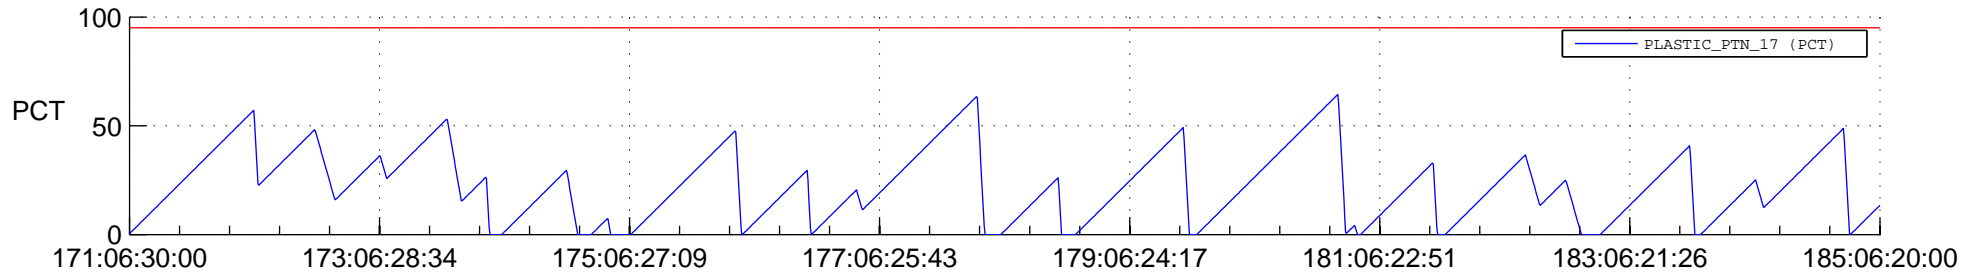

STEREO AHEAD SSR PCT Full Prediction

SWAVES_Percent_Full_Prediction

IMPACT_Percent_Full_Prediction

PLASTIC_Percent_Full_Prediction

Spacecraft_DownLink_Rate