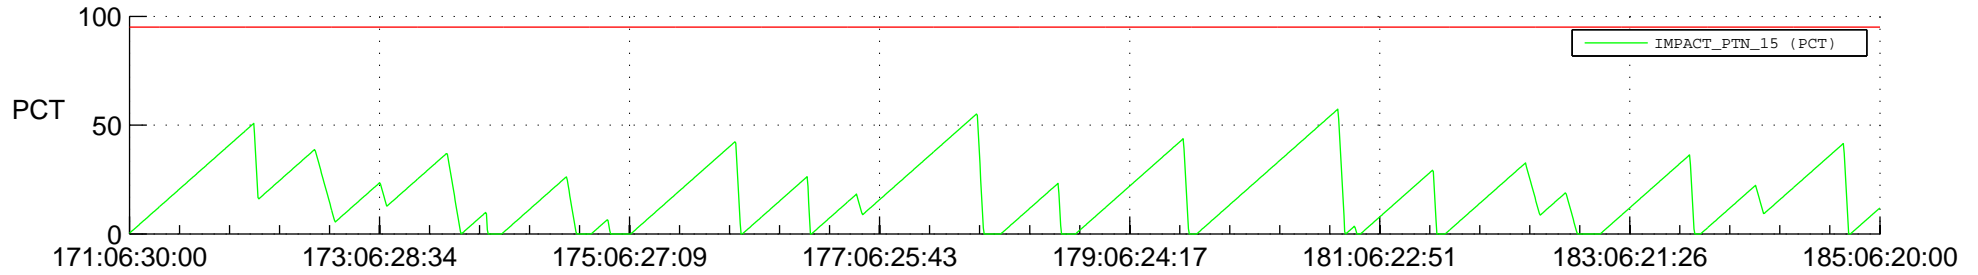

STEREO AHEAD SSR PCT Full Prediction

SWAVES_Percent_Full_Prediction

IMPACT_Percent_Full_Prediction

PLASTIC_Percent_Full_Prediction

Spacecraft_DownLink_Rate