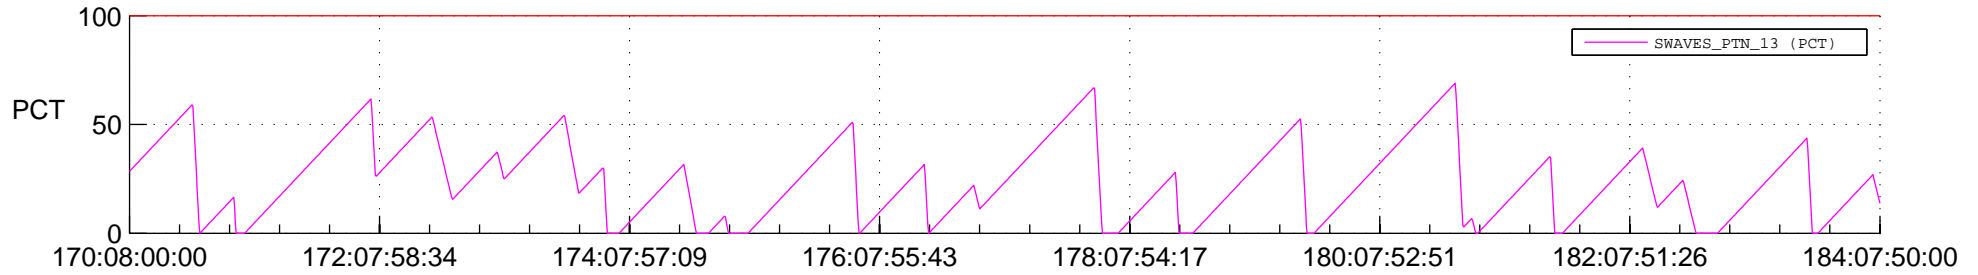

STEREO AHEAD SSR PCT Full Prediction

SWAVES_Percent_Full_Prediction

IMPACT_Percent_Full_Prediction

PLASTIC_Percent_Full_Prediction

Spacecraft_DownLink_Rate