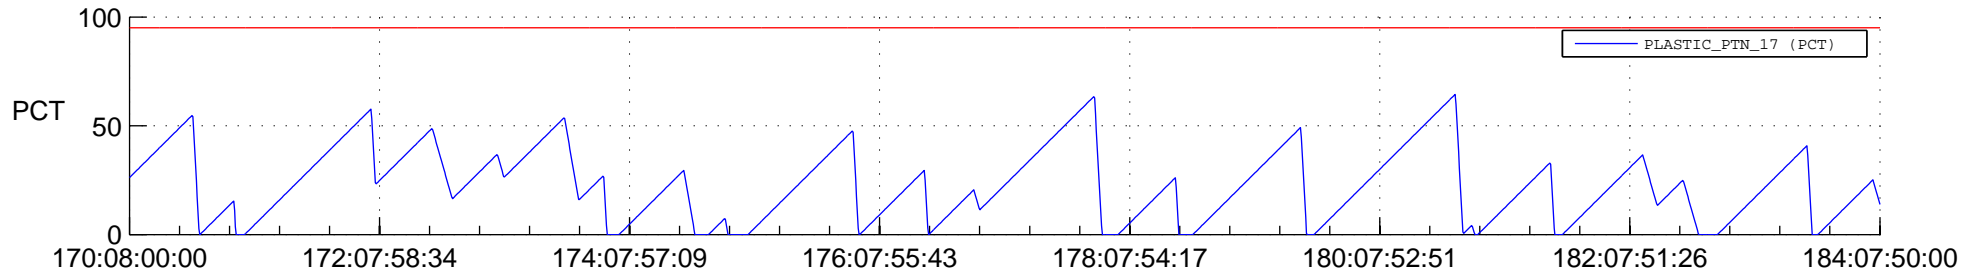

STEREO AHEAD SSR PCT Full Prediction

SWAVES_Percent_Full_Prediction

IMPACT_Percent_Full_Prediction

PLASTIC_Percent_Full_Prediction

Spacecraft_DownLink_Rate