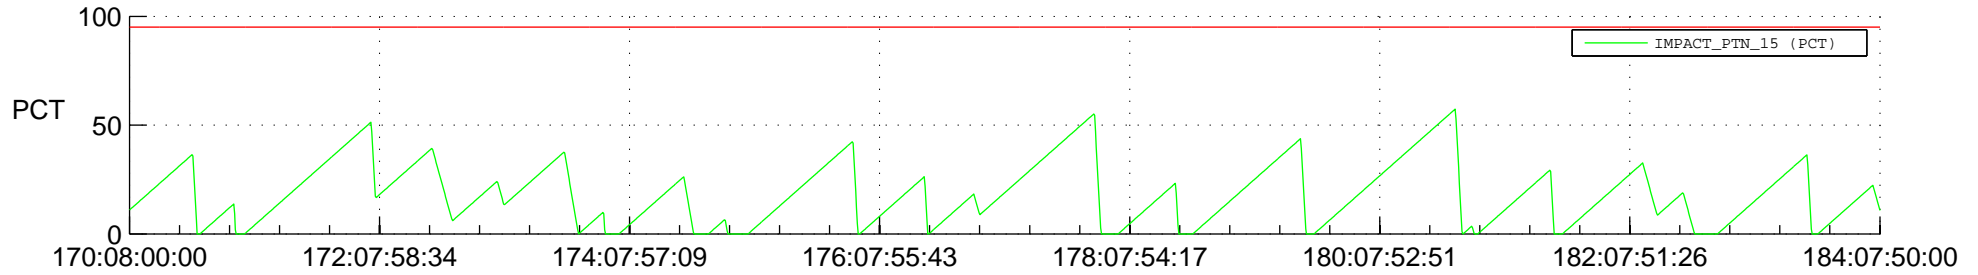

STEREO AHEAD SSR PCT Full Prediction

SWAVES_Percent_Full_Prediction

IMPACT_Percent_Full_Prediction

PLASTIC_Percent_Full_Prediction

Spacecraft_DownLink_Rate