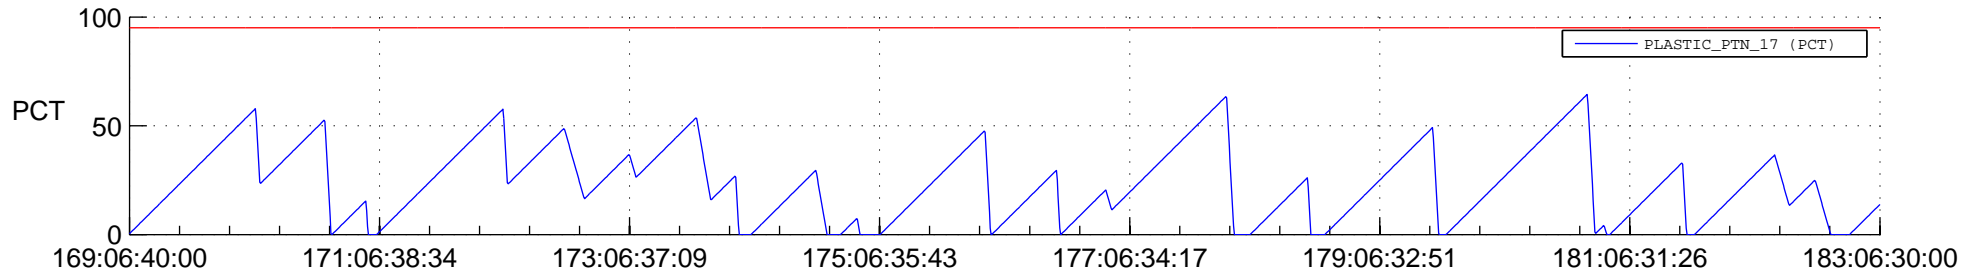

STEREO AHEAD SSR PCT Full Prediction

SWAVES_Percent_Full_Prediction

IMPACT_Percent_Full_Prediction

PLASTIC_Percent_Full_Prediction

Spacecraft_DownLink_Rate

Ground Time (2018:169:06:40:00.000 -2018:183:06:30:00.000)