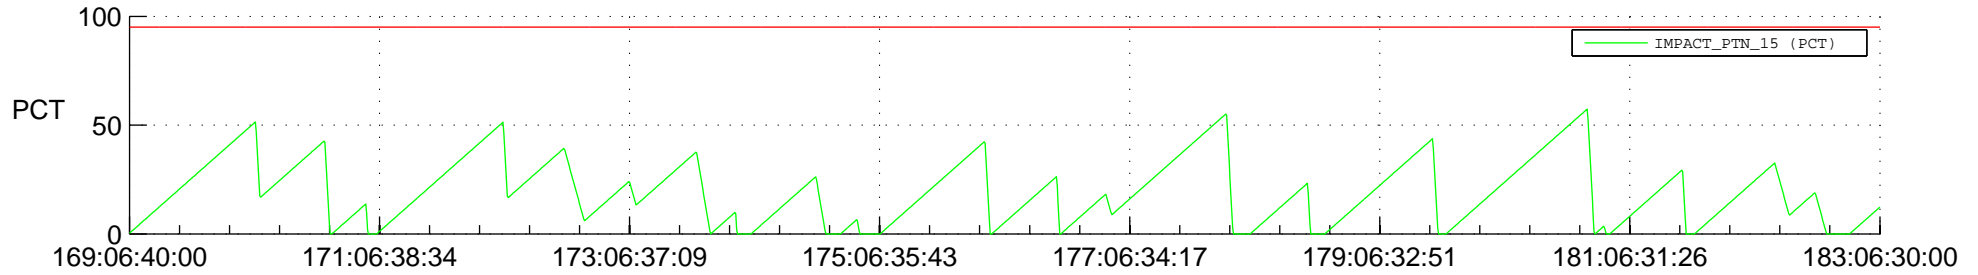

STEREO AHEAD SSR PCT Full Prediction

SWAVES_Percent_Full_Prediction

IMPACT_Percent_Full_Prediction

PLASTIC_Percent_Full_Prediction

Spacecraft_DownLink_Rate

Ground Time (2018:169:06:40:00.000 -2018:183:06:30:00.000)