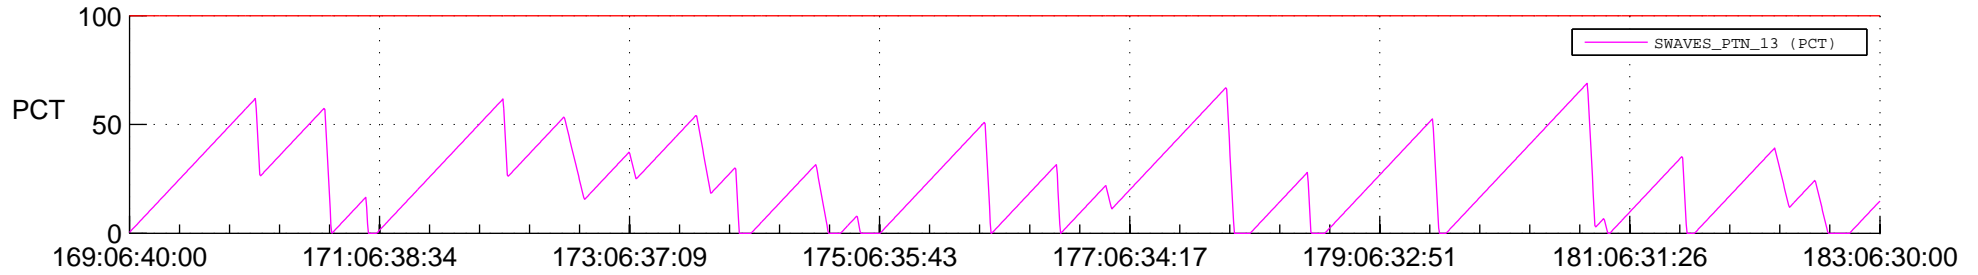

STEREO AHEAD SSR PCT Full Prediction

SWAVES_Percent_Full_Prediction

IMPACT_Percent_Full_Prediction

PLASTIC_Percent_Full_Prediction

Spacecraft_DownLink_Rate

Ground Time (2018:169:06:40:00.000 -2018:183:06:30:00.000)