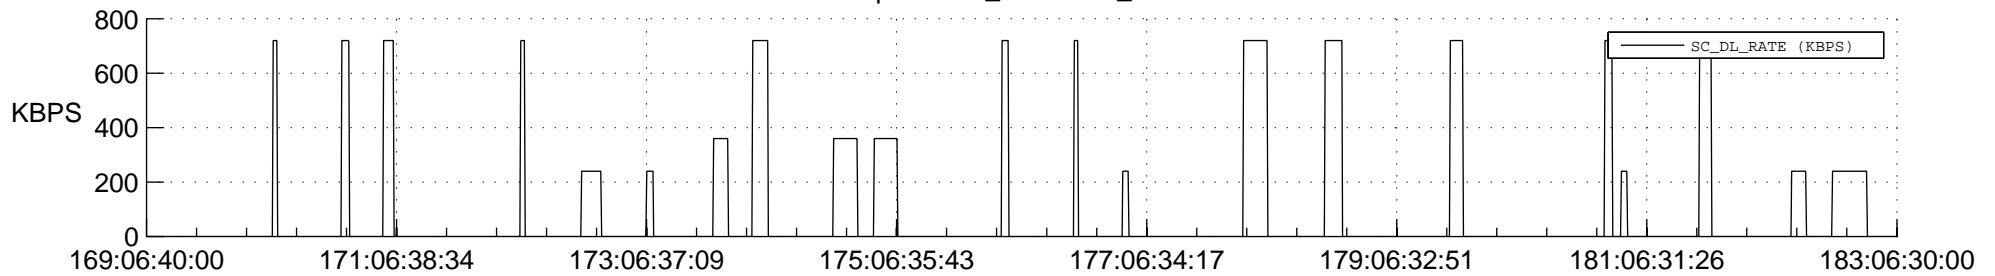

STEREO AHEAD SSR PCT Full Prediction

SWAVES_Percent_Full_Prediction

IMPACT_Percent_Full_Prediction

PLASTIC_Percent_Full_Prediction

Spacecraft_DownLink_Rate

Ground Time (2018:169:06:40:00.000 -2018:183:06:30:00.000)