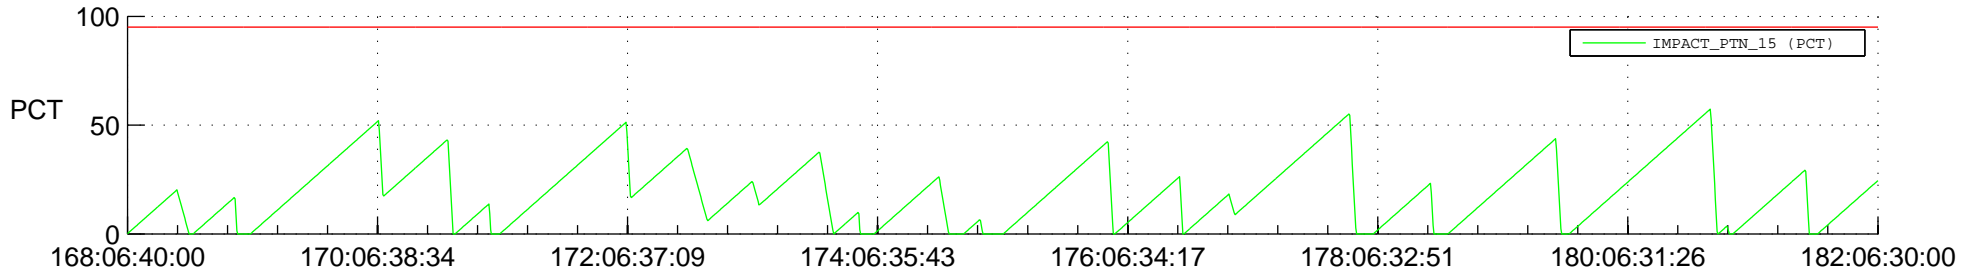

IMPACT_Percent_Full_Prediction