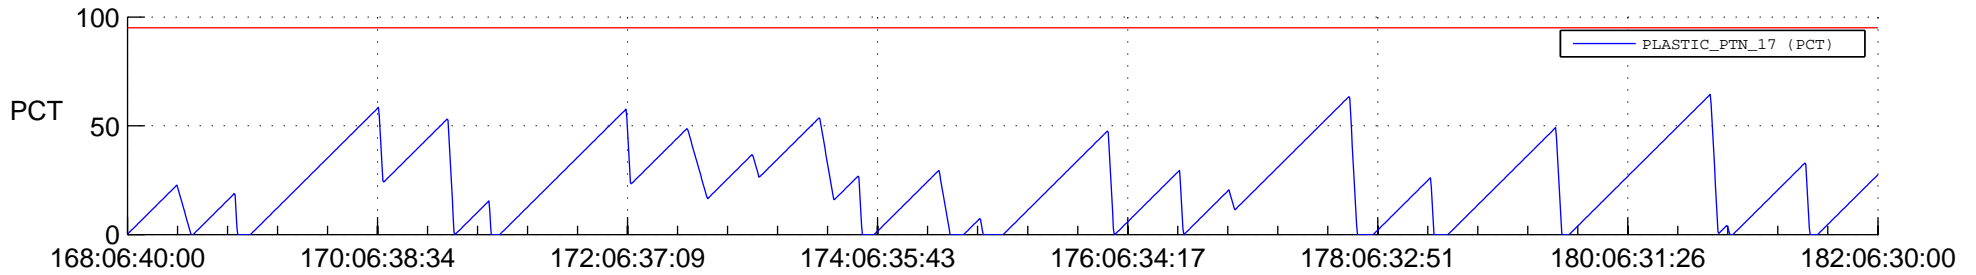

PLASTIC_Percent_Full_Prediction