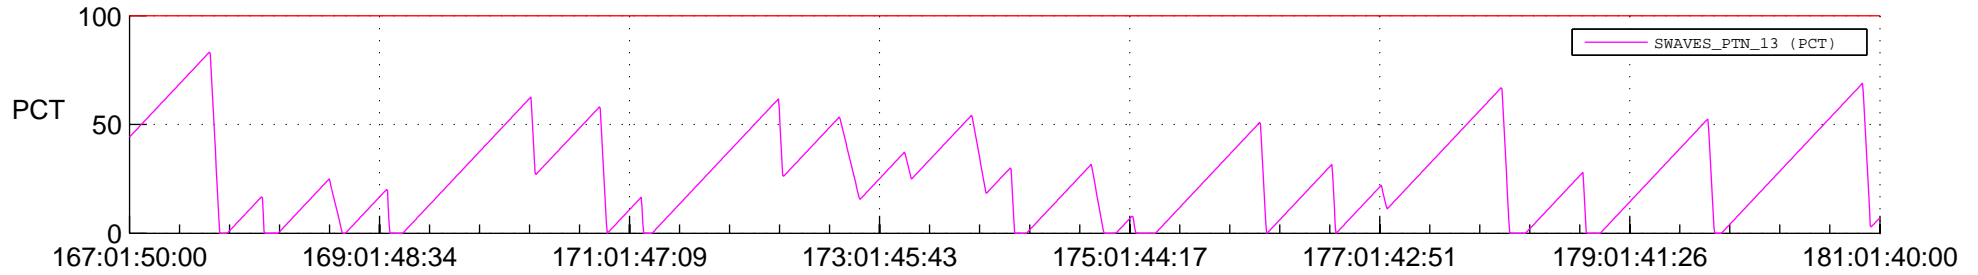

STEREO AHEAD SSR PCT Full Prediction

SWAVES_Percent_Full_Prediction

IMPACT_Percent_Full_Prediction

PLASTIC_Percent_Full_Prediction

Spacecraft_DownLink_Rate

Ground Time (2018:167:01:50:00.000 -2018:181:01:40:00.000)