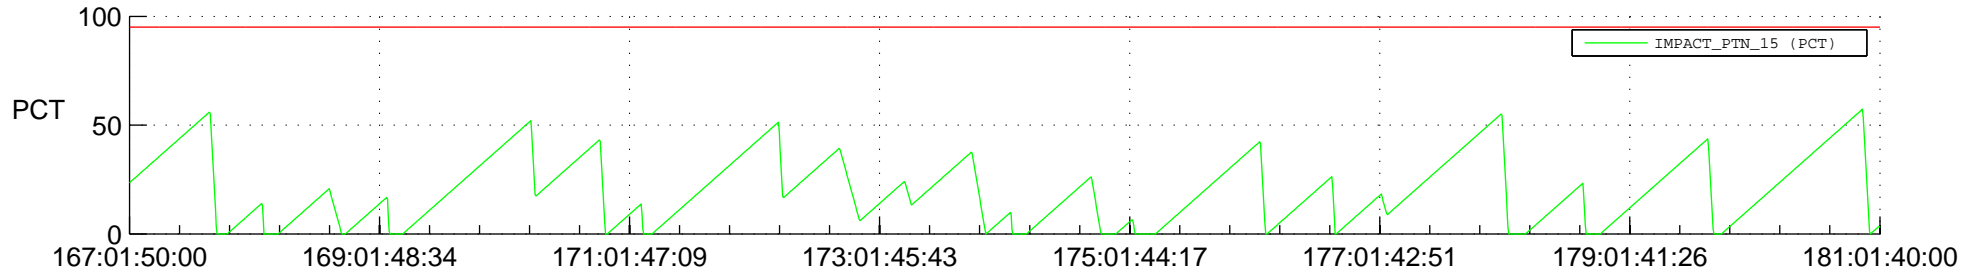

STEREO AHEAD SSR PCT Full Prediction

SWAVES_Percent_Full_Prediction

IMPACT_Percent_Full_Prediction

PLASTIC_Percent_Full_Prediction

Spacecraft_DownLink_Rate

Ground Time (2018:167:01:50:00.000 -2018:181:01:40:00.000)