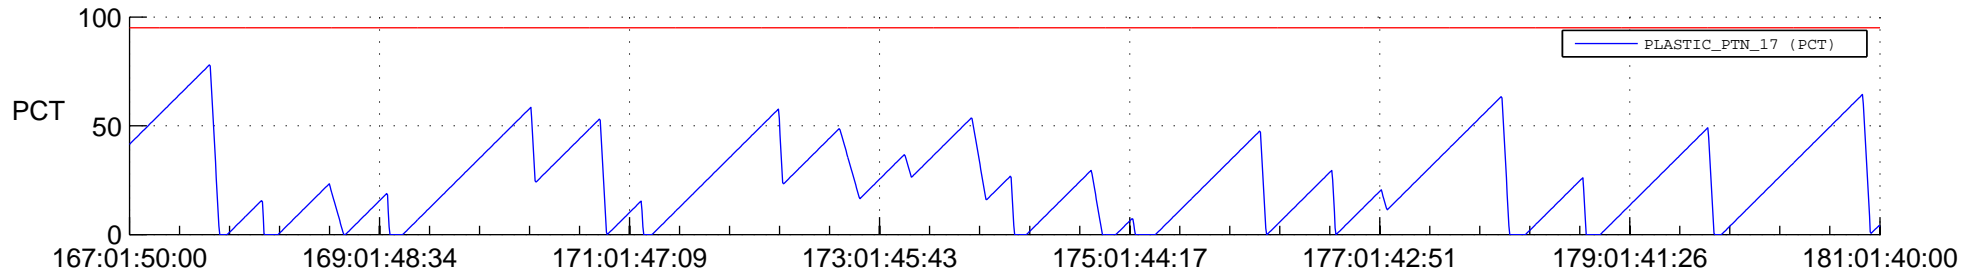

STEREO AHEAD SSR PCT Full Prediction

SWAVES_Percent_Full_Prediction

IMPACT_Percent_Full_Prediction

PLASTIC_Percent_Full_Prediction

Spacecraft_DownLink_Rate

Ground Time (2018:167:01:50:00.000 -2018:181:01:40:00.000)