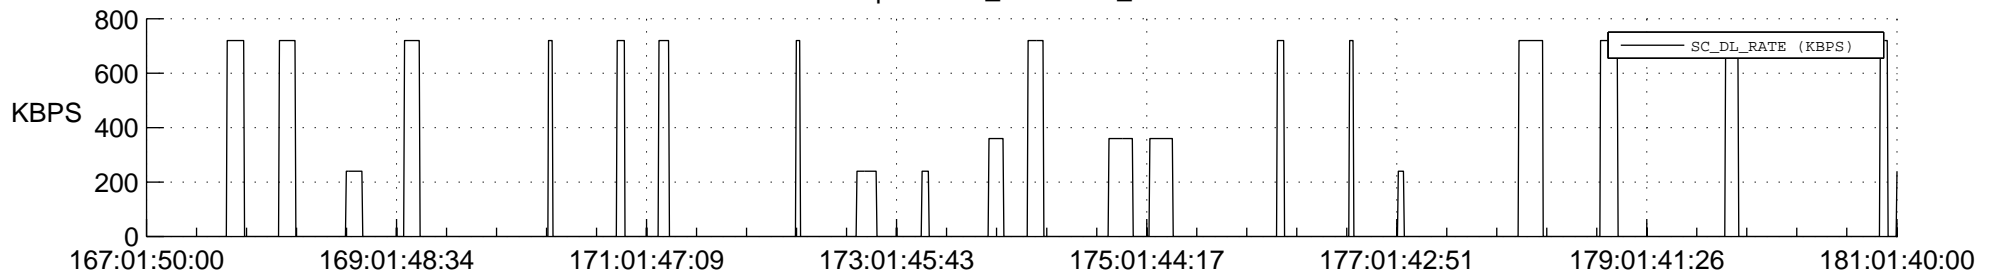

STEREO AHEAD SSR PCT Full Prediction

SWAVES_Percent_Full_Prediction

IMPACT_Percent_Full_Prediction

PLASTIC_Percent_Full_Prediction

Spacecraft_DownLink_Rate

Ground Time (2018:167:01:50:00.000 -2018:181:01:40:00.000)