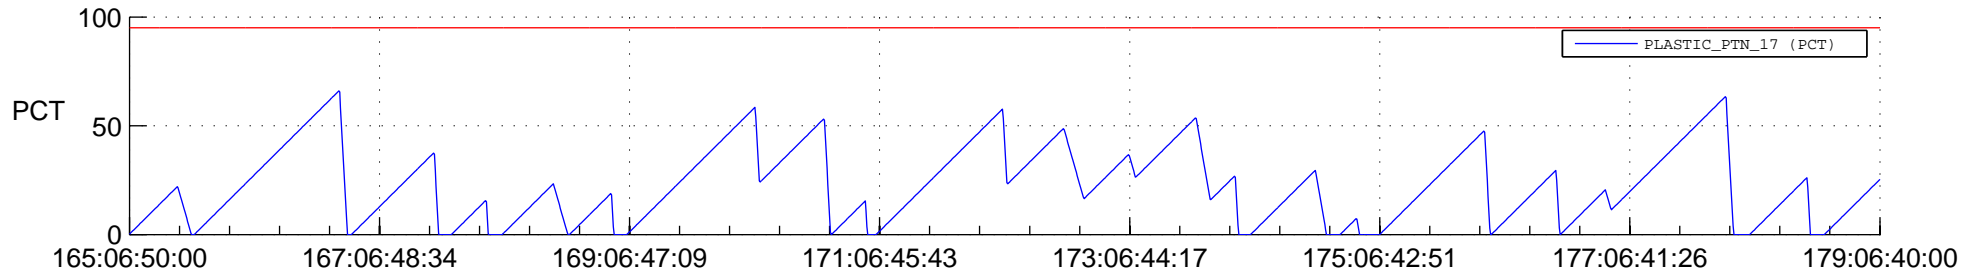

STEREO AHEAD SSR PCT Full Prediction

SWAVES_Percent_Full_Prediction

IMPACT_Percent_Full_Prediction

PLASTIC_Percent_Full_Prediction

Spacecraft_DownLink_Rate

Ground Time (2018:165:06:50:00.000 -2018:179:06:40:00.000)