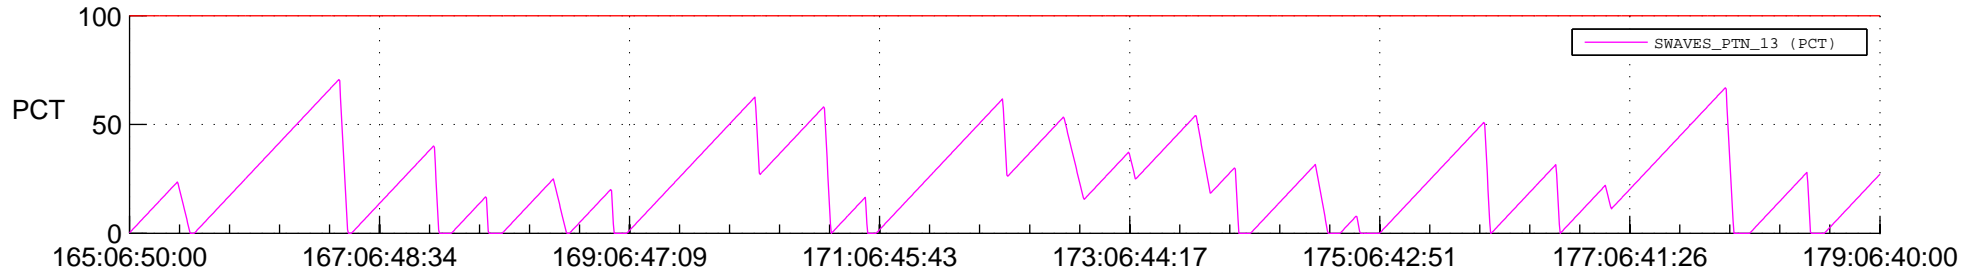

STEREO AHEAD SSR PCT Full Prediction

SWAVES_Percent_Full_Prediction

IMPACT_Percent_Full_Prediction

PLASTIC_Percent_Full_Prediction

Spacecraft_DownLink_Rate

Ground Time (2018:165:06:50:00.000 -2018:179:06:40:00.000)