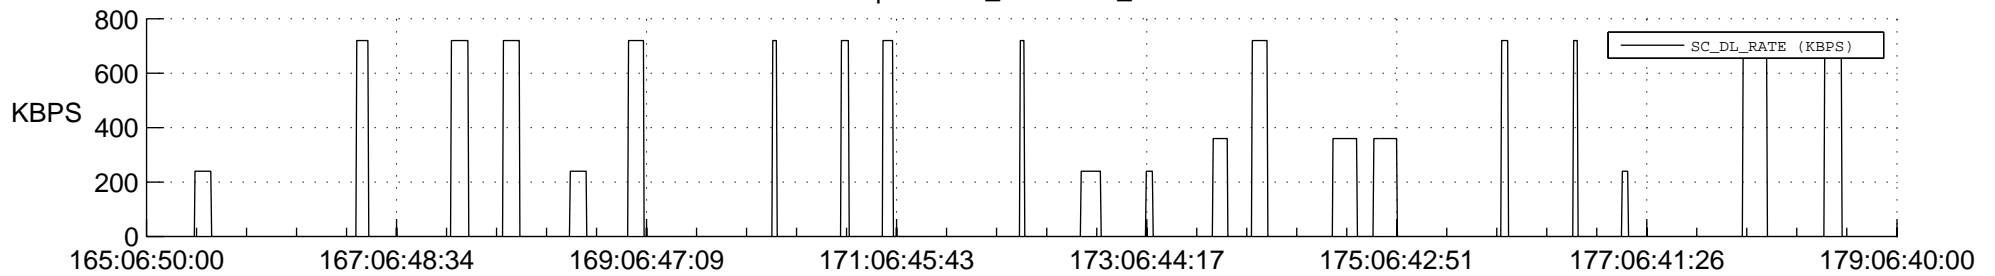

STEREO AHEAD SSR PCT Full Prediction

SWAVES_Percent_Full_Prediction

IMPACT_Percent_Full_Prediction

PLASTIC_Percent_Full_Prediction

Spacecraft_DownLink_Rate

Ground Time (2018:165:06:50:00.000 -2018:179:06:40:00.000)