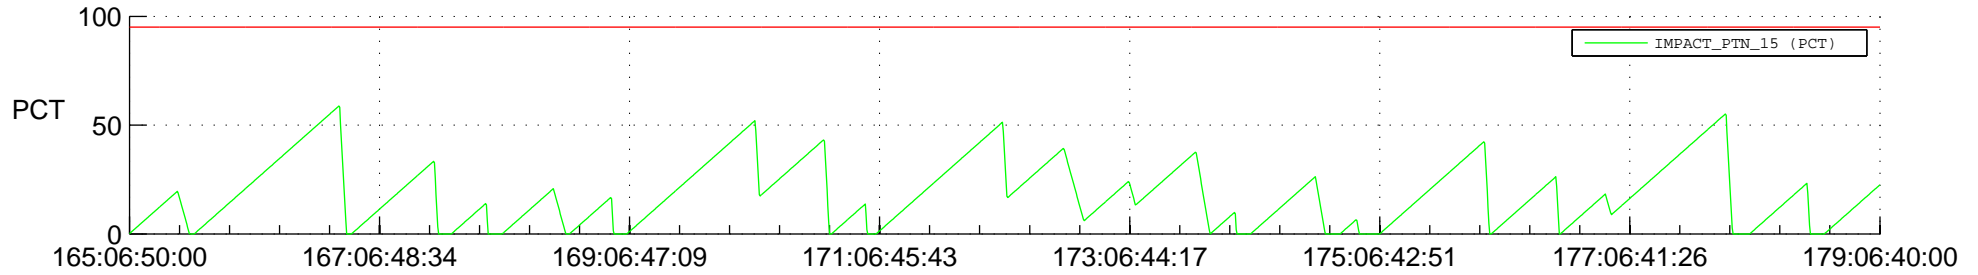

STEREO AHEAD SSR PCT Full Prediction

SWAVES_Percent_Full_Prediction

IMPACT_Percent_Full_Prediction

PLASTIC_Percent_Full_Prediction

Spacecraft_DownLink_Rate

Ground Time (2018:165:06:50:00.000 -2018:179:06:40:00.000)