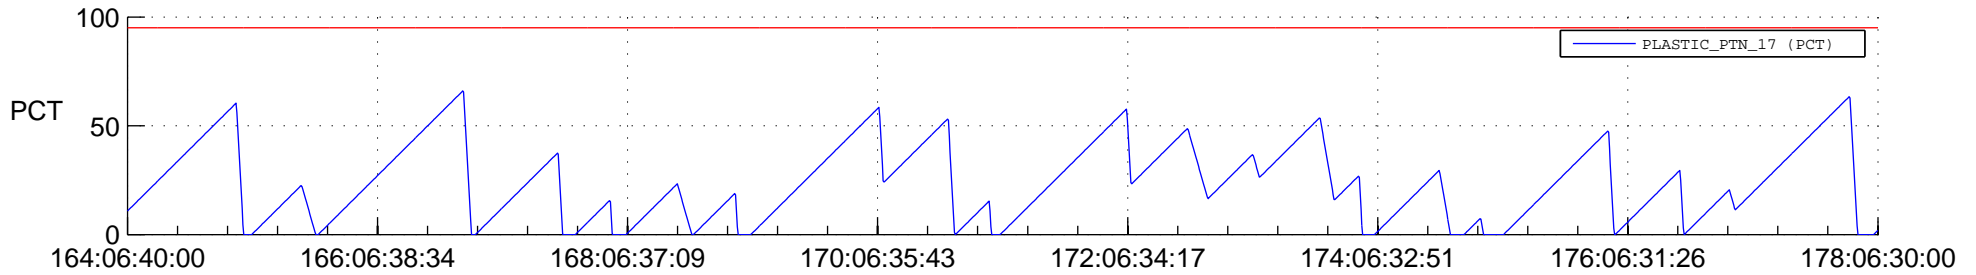

STEREO AHEAD SSR PCT Full Prediction

SWAVES_Percent_Full_Prediction

IMPACT_Percent_Full_Prediction

PLASTIC_Percent_Full_Prediction

Spacecraft_DownLink_Rate