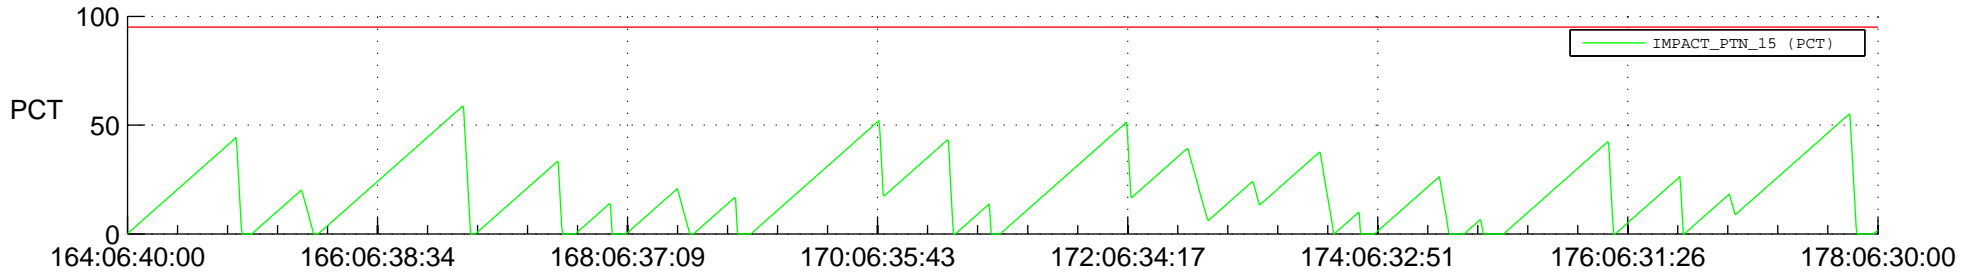

STEREO AHEAD SSR PCT Full Prediction

SWAVES_Percent_Full_Prediction

IMPACT_Percent_Full_Prediction

PLASTIC_Percent_Full_Prediction

Spacecraft_DownLink_Rate