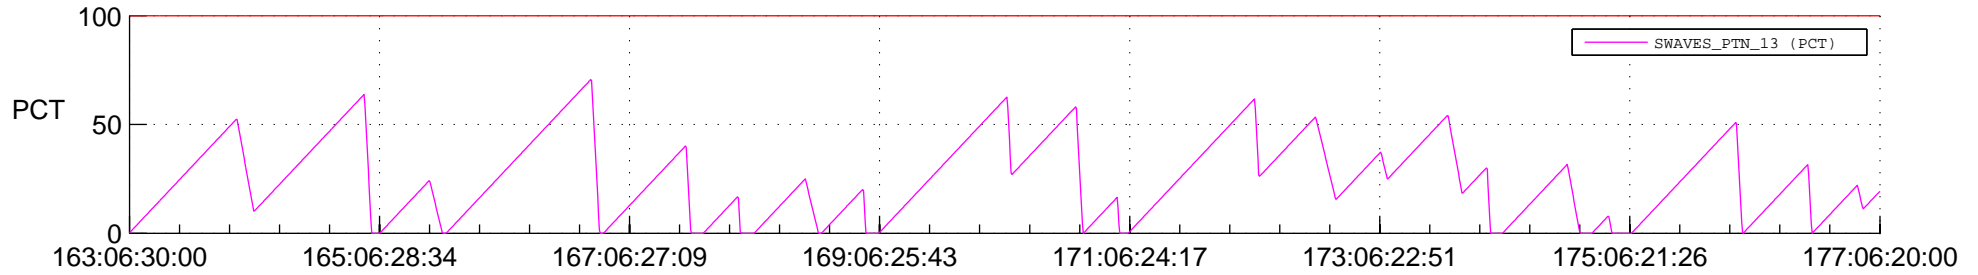

STEREO AHEAD SSR PCT Full Prediction

SWAVES_Percent_Full_Prediction

IMPACT_Percent_Full_Prediction

PLASTIC_Percent_Full_Prediction

Spacecraft_DownLink_Rate

Ground Time (2018:163:06:30:00.000 -2018:177:06:20:00.000)