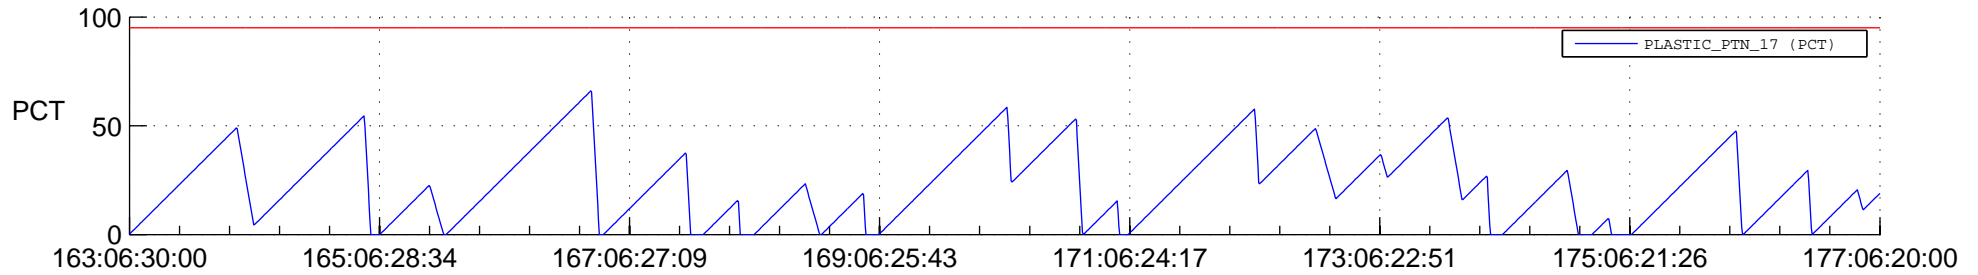

STEREO AHEAD SSR PCT Full Prediction

SWAVES_Percent_Full_Prediction

IMPACT_Percent_Full_Prediction

PLASTIC_Percent_Full_Prediction

Spacecraft_DownLink_Rate

Ground Time (2018:163:06:30:00.000 -2018:177:06:20:00.000)