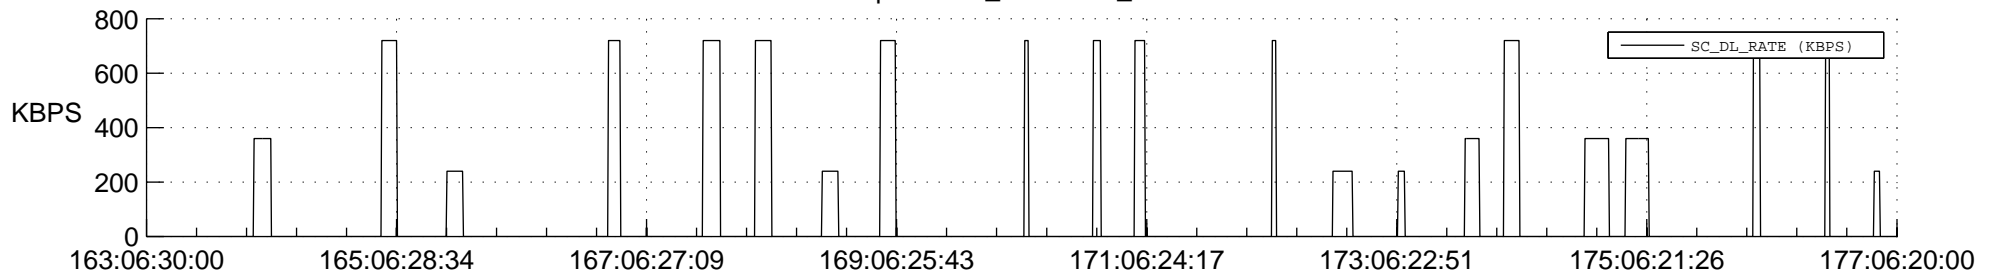

STEREO AHEAD SSR PCT Full Prediction

SWAVES_Percent_Full_Prediction

IMPACT_Percent_Full_Prediction

PLASTIC_Percent_Full_Prediction

Spacecraft_DownLink_Rate

Ground Time (2018:163:06:30:00.000 -2018:177:06:20:00.000)