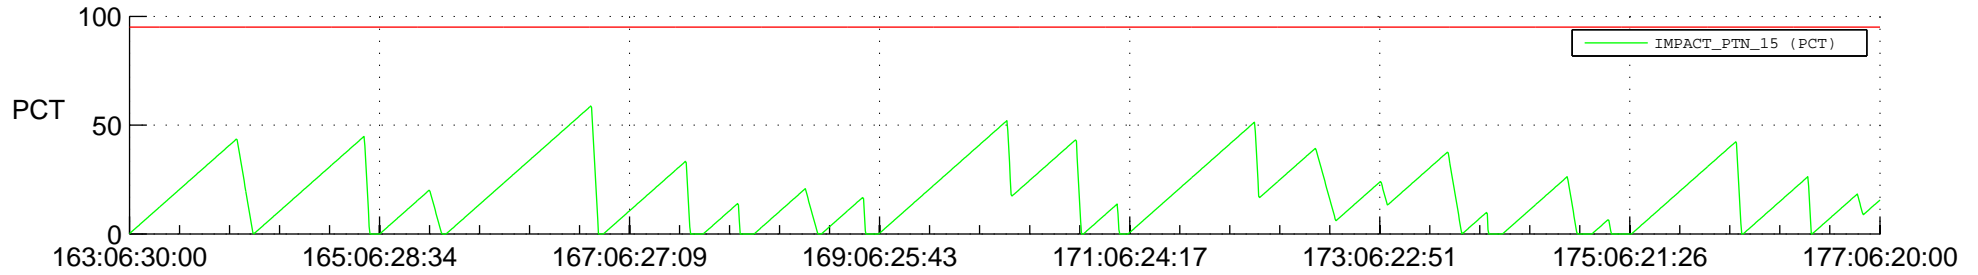

STEREO AHEAD SSR PCT Full Prediction

SWAVES_Percent_Full_Prediction

IMPACT_Percent_Full_Prediction

PLASTIC_Percent_Full_Prediction

Spacecraft_DownLink_Rate

Ground Time (2018:163:06:30:00.000 -2018:177:06:20:00.000)