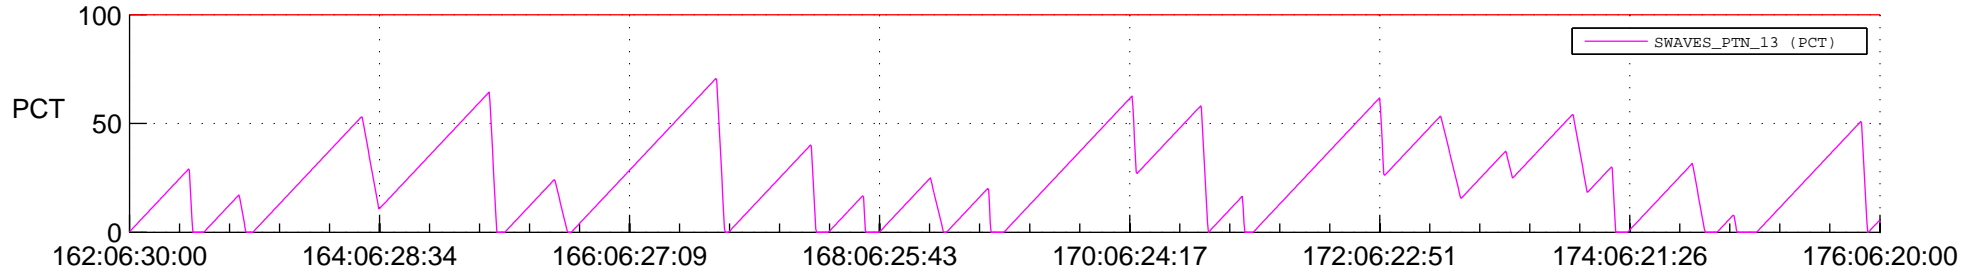

STEREO AHEAD SSR PCT Full Prediction

SWAVES_Percent_Full_Prediction

IMPACT_Percent_Full_Prediction

PLASTIC_Percent_Full_Prediction

Spacecraft_DownLink_Rate

Ground Time (2018:162:06:30:00.000 -2018:176:06:20:00.000)