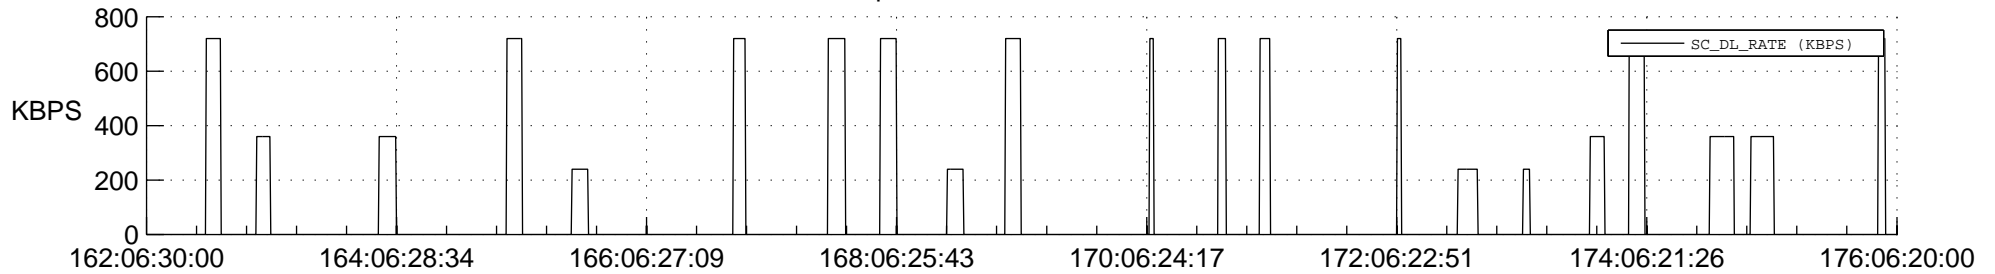

STEREO AHEAD SSR PCT Full Prediction

SWAVES_Percent_Full_Prediction

IMPACT_Percent_Full_Prediction

PLASTIC_Percent_Full_Prediction

Spacecraft_DownLink_Rate

Ground Time (2018:162:06:30:00.000 -2018:176:06:20:00.000)