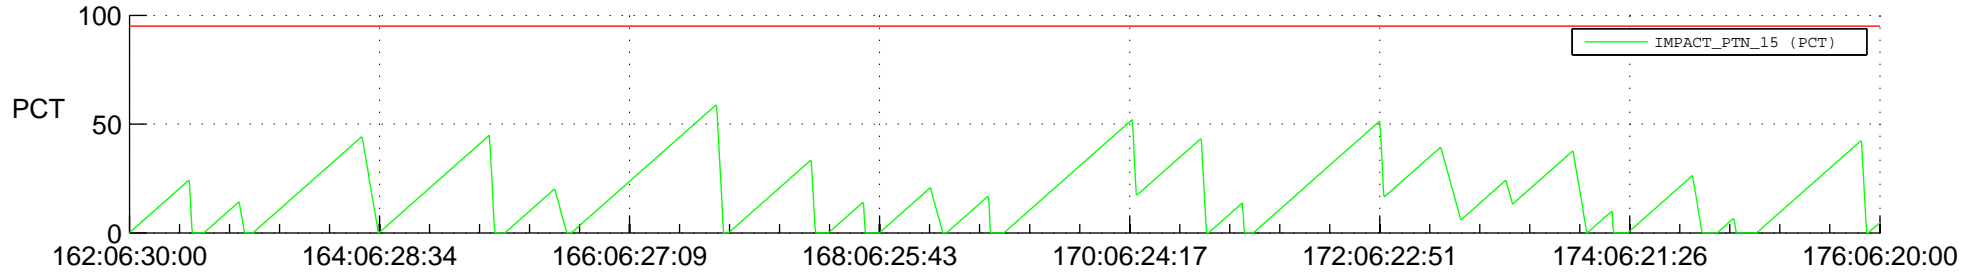

STEREO AHEAD SSR PCT Full Prediction

SWAVES_Percent_Full_Prediction

IMPACT_Percent_Full_Prediction

PLASTIC_Percent_Full_Prediction

Spacecraft_DownLink_Rate

Ground Time (2018:162:06:30:00.000 -2018:176:06:20:00.000)