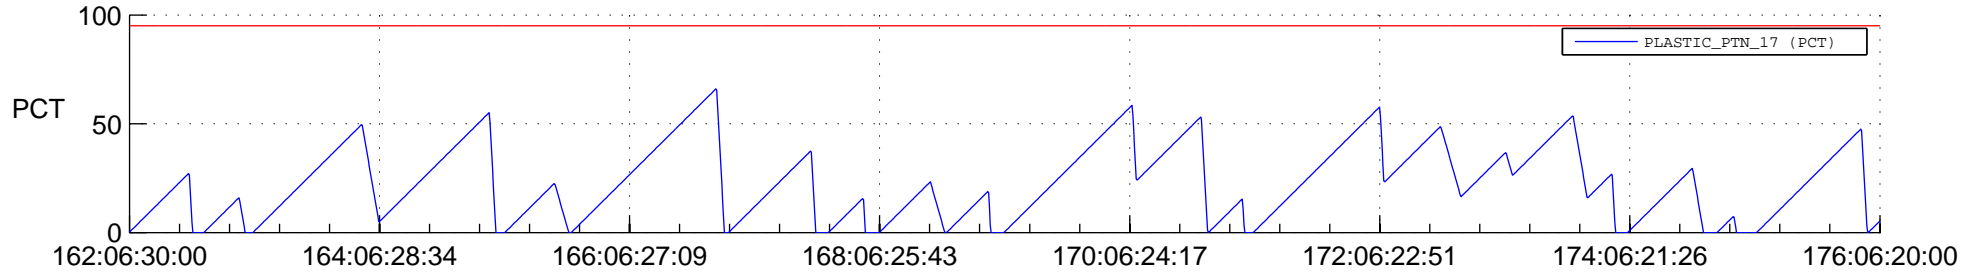

STEREO AHEAD SSR PCT Full Prediction

SWAVES_Percent_Full_Prediction

IMPACT_Percent_Full_Prediction

PLASTIC_Percent_Full_Prediction

Spacecraft_DownLink_Rate

Ground Time (2018:162:06:30:00.000 -2018:176:06:20:00.000)