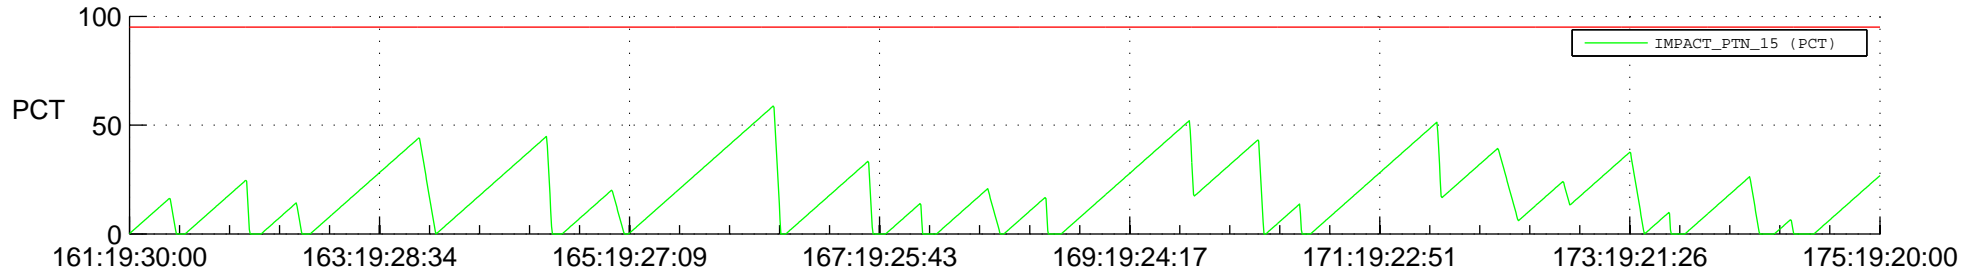

IMPACT_Percent_Full_Prediction